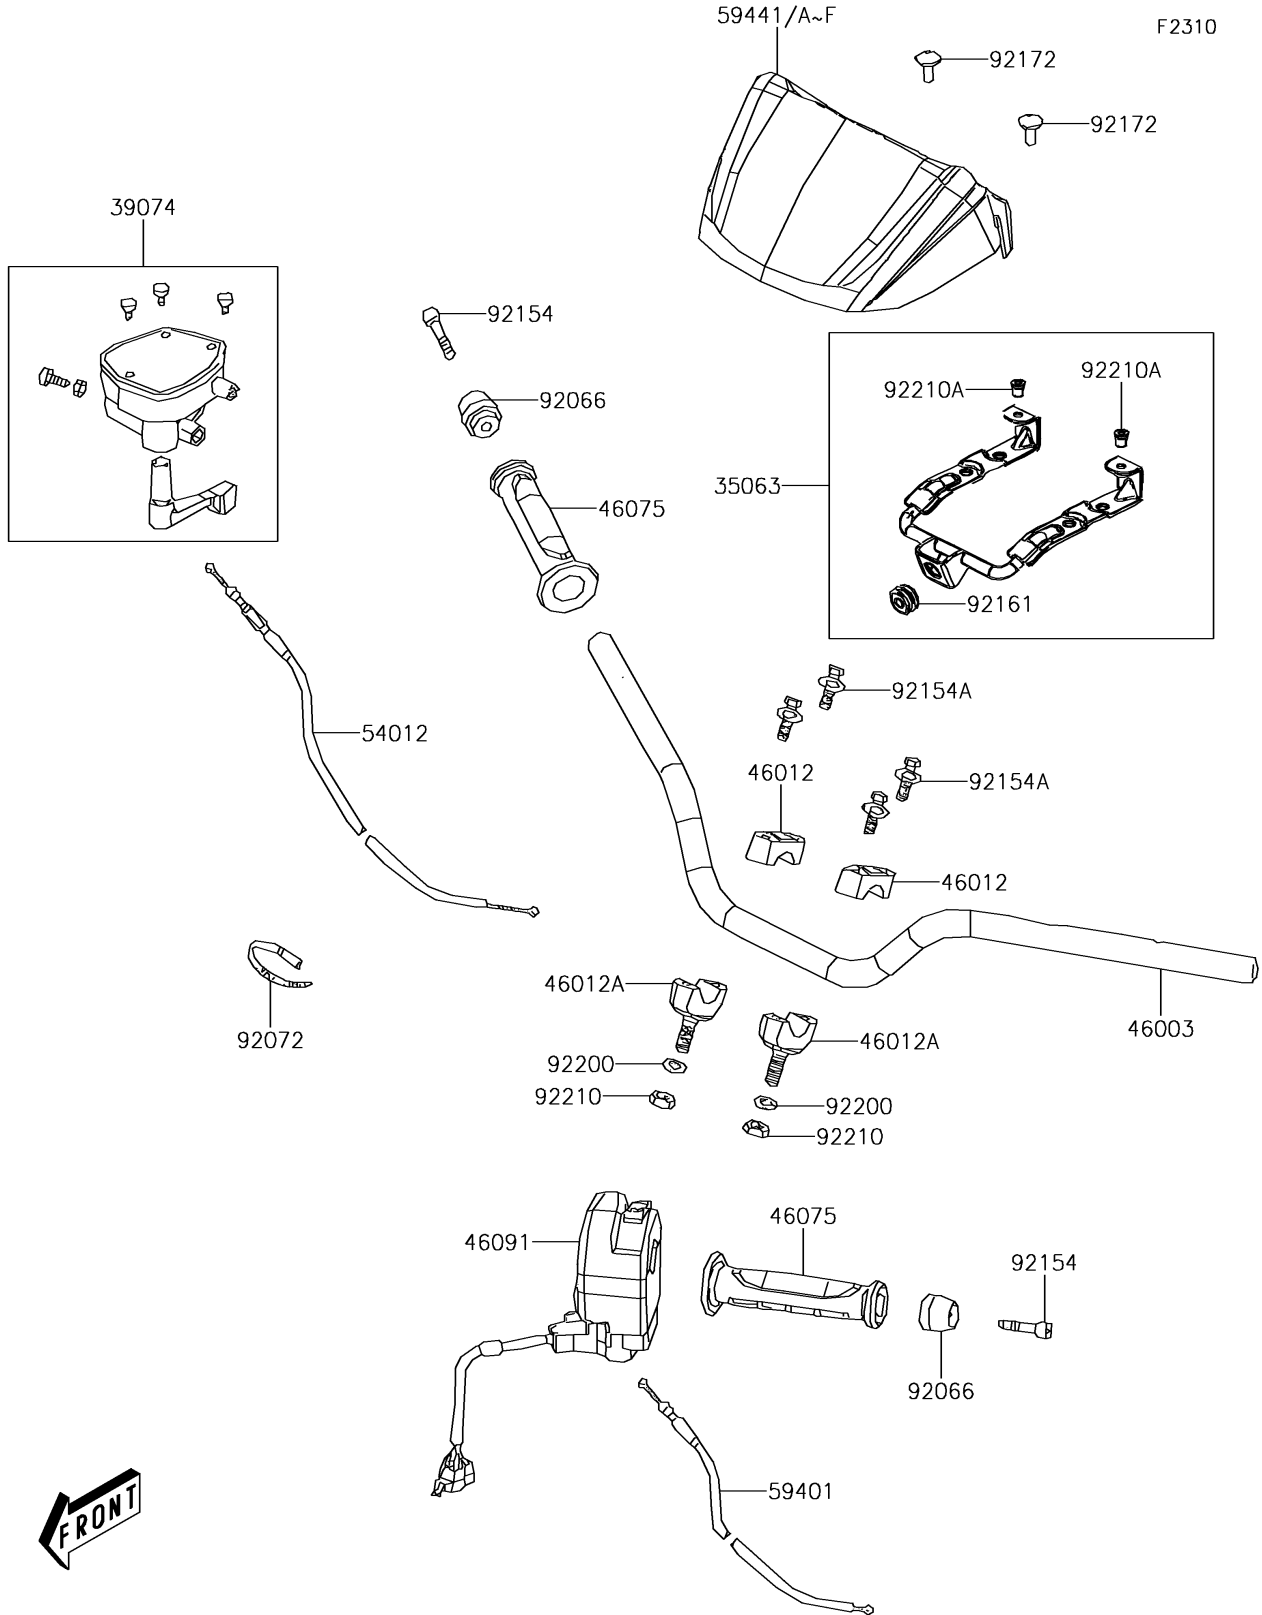

# 2016 BRUTE FORCE® 300 PARTS DIAGRAM

## Handlebar

## 2016 BRUTE FORCE® 300 PARTS LIST

### Handlebar

ITEM NAME	PART NUMBER	QUANTITY
STAY,HANDLE COVER (Ref # 35063)	35063-Y006	1
LEVER-ASSY-THROTTLE (Ref # 39074)	39074-Y001	1
HANDLE,BLACK (Ref # 46003)	46003-Y002-935	1
HOLDER-HANDLE,UPP (Ref # 46012)	46012-Y004	2
HOLDER-HANDLE,LWR (Ref # 46012A)	46012-Y005	2
GRIP,HANDLE (Ref # 46075)	46075-Y004	2
HOUSING-ASSY-CONTROL,LH (Ref # 46091)	46091-Y002	1
CABLE-THROTTLE (Ref # 54012)	54012-Y003	1
CABLE-CHOKE (Ref # 59401)	59401-Y001	1
COVER-HANDLE,B.WHITE (Ref # 59441C)	59441-Y002-932	1
COVER-HANDLE,S.BLACK (Ref # 59441D)	59441-Y002-933	1
PLUG,HANDLE (Ref # 92066)	92066-Y010	2
BAND (Ref # 92072)	92072-Y001	1
BOLT,8X42 (Ref # 92154)	92154-Y017	2
BOLT,8X35 (Ref # 92154A)	92154-Y018	4
DAMPER (Ref # 92161)	92161-Y006	1
SCREW,5X16 (Ref # 92172)	92172-Y039	2
WASHER,10MM (Ref # 92200)	92200-Y020	2
NUT,10MM (Ref # 92210)	92210-Y042	2
NUT,5MM (Ref # 92210A)	92210-Y056	2