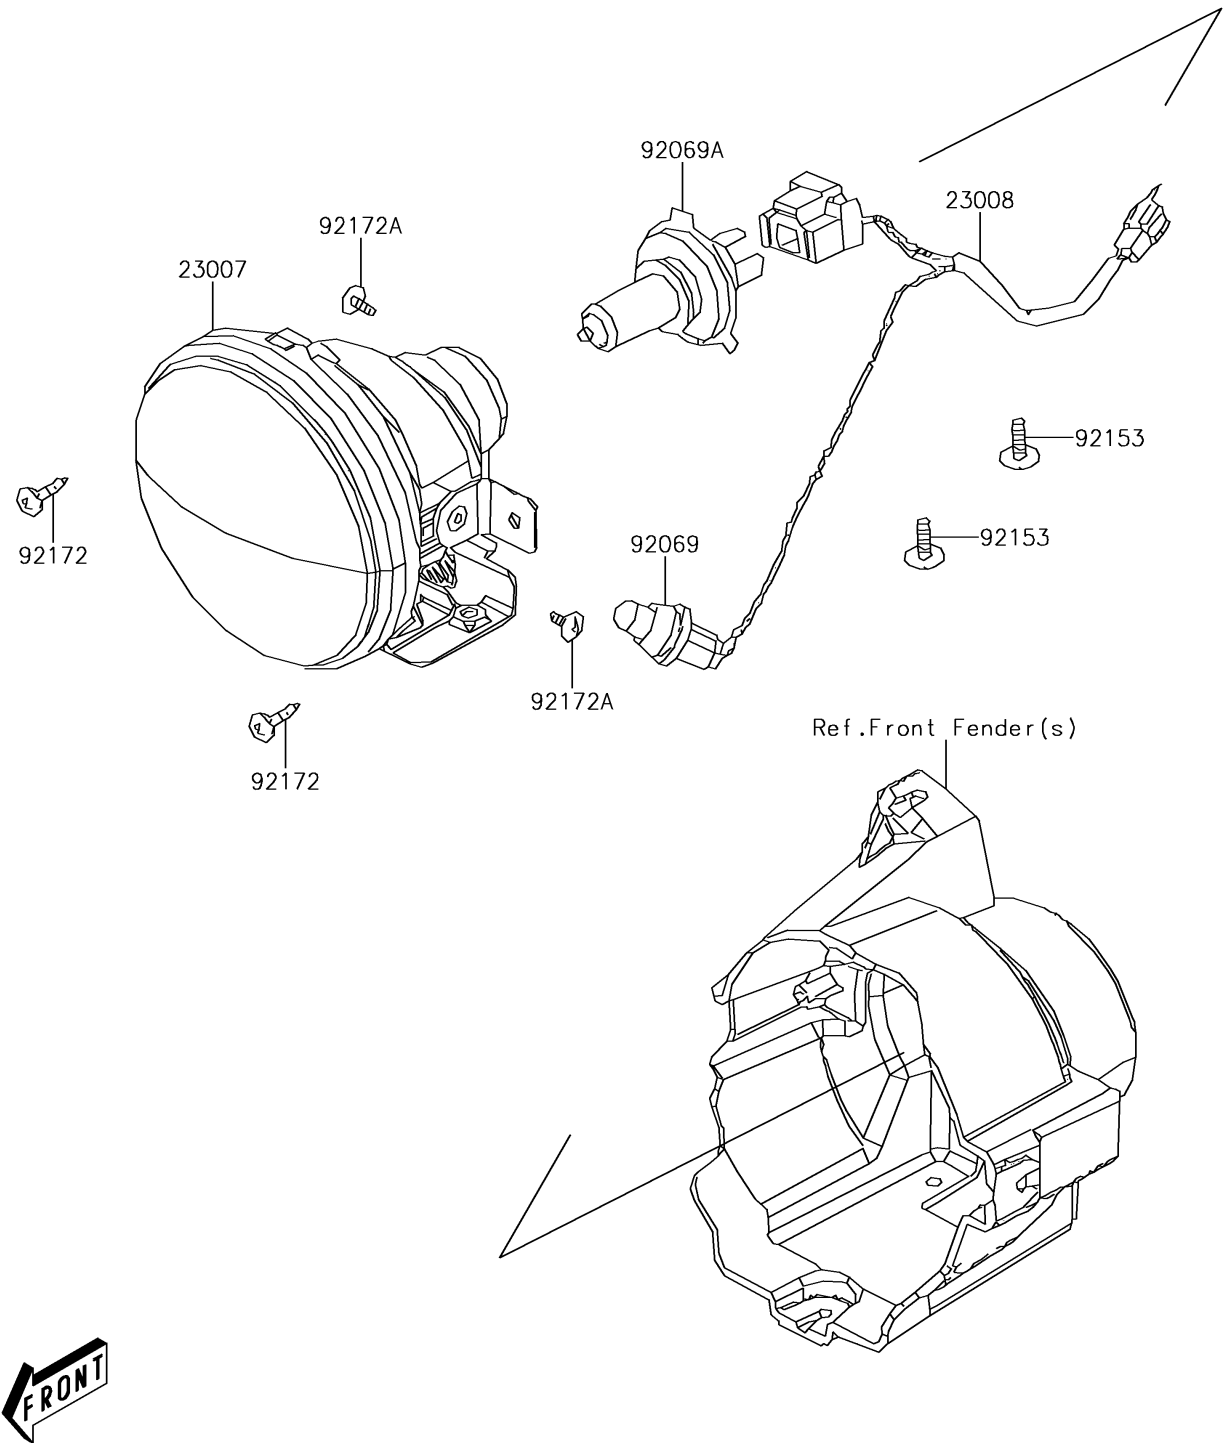

2015 BRUTE FORCE® 300 PARTS DIAGRAM

Headlight(s)

F2710

2015 BRUTE FORCE® 300 PARTS LIST

Headlight(s)

ITEM NAME	PART NUMBER	QUANTITY
LENS-COMP,HEAD LAMP (Ref # 23007)	23007-Y002	2
SOCKET-ASSY,HEAD LAMP (Ref # 23008)	23008-Y003	2
BULB,12V 5W (Ref # 92069)	92069-0028	2
BULB (Ref # 92069A)	92069-0039	2
BOLT,5X16 (Ref # 92153)	92153-Y013	4
SCREW,TAPPING,5X16 (Ref # 92172)	92172-Y020	4
SCREW,TAPPING,4X10 (Ref # 92172A)	92172-Y063	4