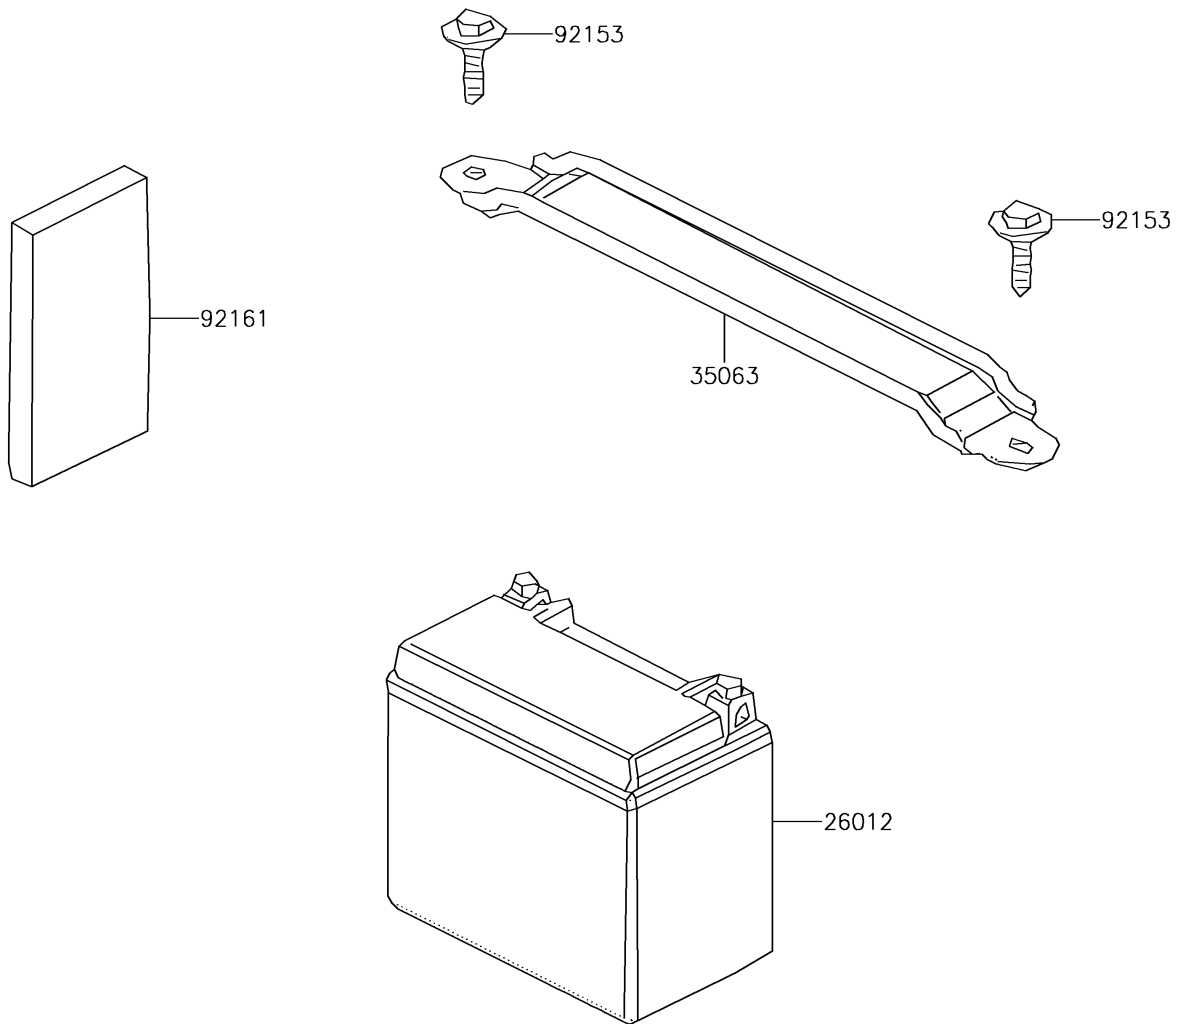

2012 BRUTE FORCE® 300 PARTS DIAGRAM

Battery

F2761

2012 BRUTE FORCE® 300 PARTS LIST

Battery

| ITEM NAME | PART NUMBER | QUANTITY |
|--------------------------------|-------------|----------|
| BATTERY,YTX12-BS (Ref # 26012) | 26012-Y003 | 1 |
| STAY,BATTERY (Ref # 35063) | 35063-Y007 | 1 |
| BOLT,5X16 (Ref # 92153) | 92153-Y013 | 2 |
| DAMPER,BATTERY (Ref # 92161) | 92161-Y018 | 1 |