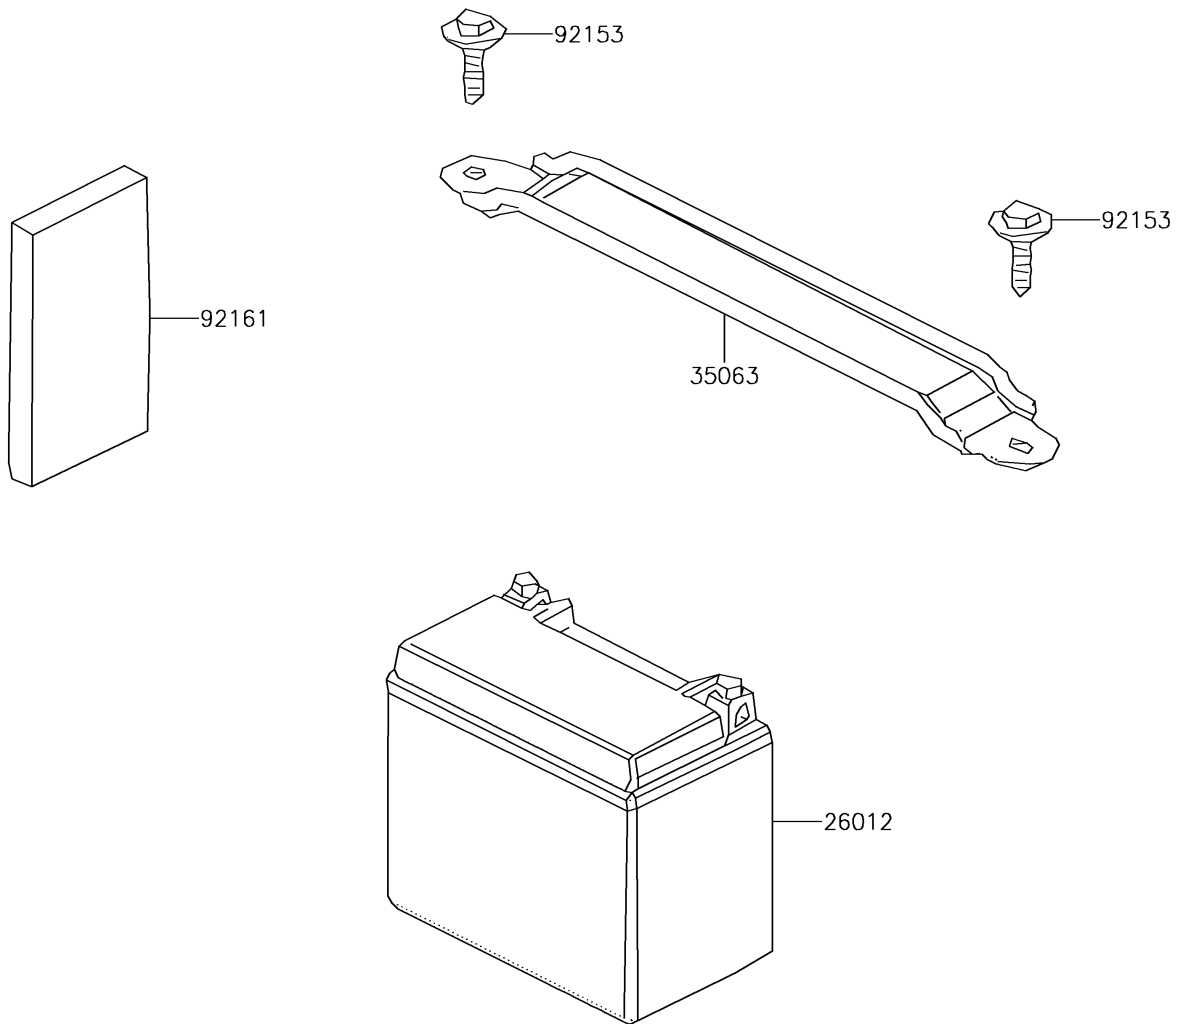

2014 BRUTE FORCE® 300 PARTS DIAGRAM

Battery

F2761

2014 BRUTE FORCE[®] 300 PARTS LIST

Battery

ITEM NAME	PART NUMBER	QUANTITY
BATTERY,YTX12-BS (Ref # 26012)	26012-Y003	1
STAY,BATTERY (Ref # 35063)	35063-Y007	1
BOLT,5X16 (Ref # 92153)	92153-Y013	2
DAMPER,BATTERY (Ref # 92161)	92161-Y018	1