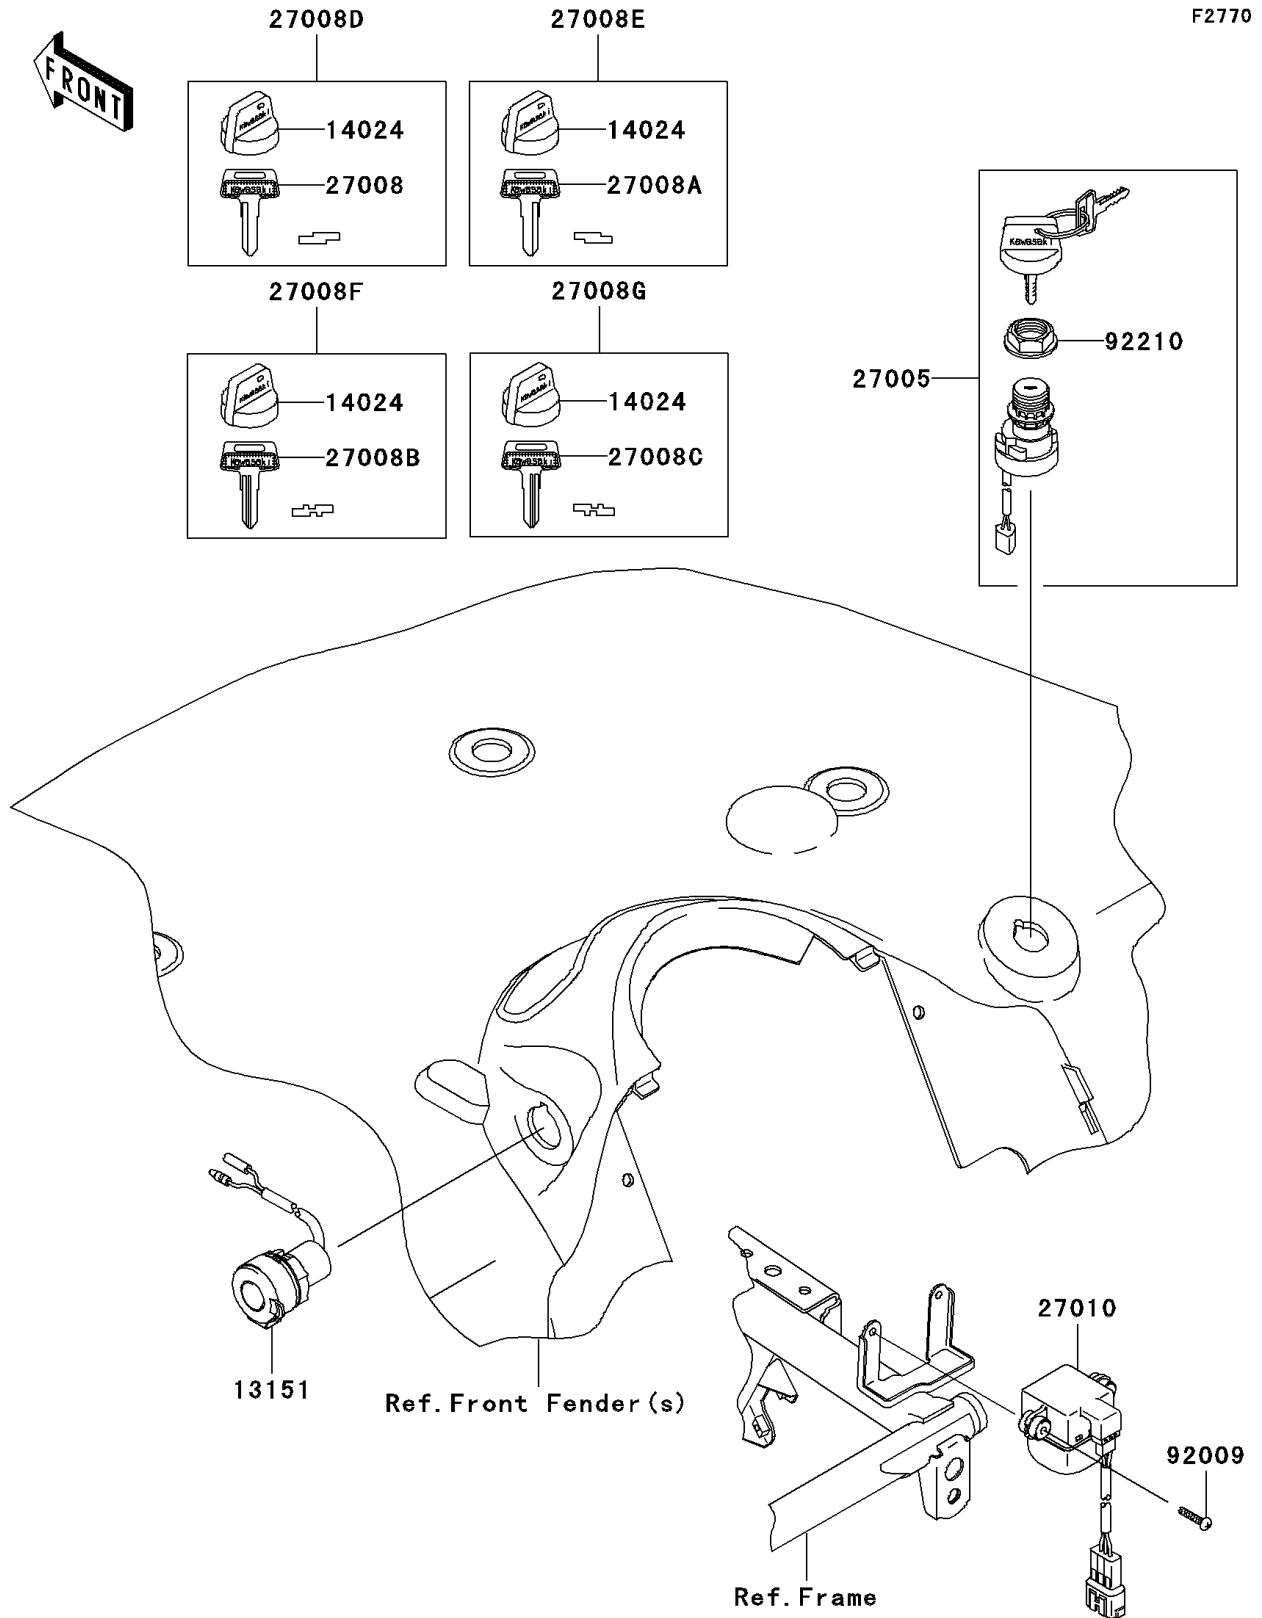

2006 Prairie 700 4x4 PARTS DIAGRAM

Ignition Switch

2006 Prairie 700 4x4 PARTS LIST

Ignition Switch

ITEM NAME	PART NUMBER	QUANTITY
SWITCH-COMP,D.C.TERMINAL (Ref # 13151)	13151-0003	1
COVER,KEY (Ref # 14024)	14024-1551	4
SWITCH-ASSY-IGNITION (Ref # 27005)	27005-1267	1
KEY-LOCK,BLANK (Ref # 27008)	27008-1041	1
KEY-LOCK,BLANK (Ref # 27008A)	27008-1042	1
KEY-LOCK,BLANK (Ref # 27008B)	27008-1043	1
KEY-LOCK,BLANK (Ref # 27008C)	27008-1044	1
KEY-LOCK,BLANK,W/COVER (Ref # 27008D)	27008-1132	1
KEY-LOCK,BLANK,W/COVER (Ref # 27008E)	27008-1133	1
KEY-LOCK,BLANK,W/COVER (Ref # 27008F)	27008-1134	1
KEY-LOCK,BLANK,W/COVER (Ref # 27008G)	27008-1135	1
SWITCH,INVERT SENSOR (Ref # 27010)	27010-1421	1
SCREW,4X20 (Ref # 92009)	92009-1897	2
NUT,IGNITION SWITCH (Ref # 92210)	92210-1109	1