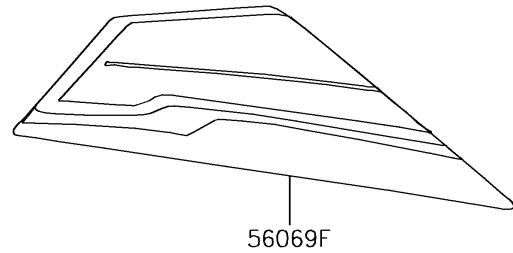

2014 BRUTE FORCE® 300 PARTS DIAGRAM

Decals(Red)(CEF)

F2861E

2014 BRUTE FORCE® 300 PARTS LIST

Decals(Red)(GEF)

ITEM NAME	PART NUMBER	QUANTITY
PATTERN,KAWASAKI (Ref # 56069)	56069-Y030	1
PATTERN,FLYING K (Ref # 56069A)	56069-Y053	1
PATTERN,BRUTE FORCE (Ref # 56069B)	56069-Y055	1
PATTERN,SIDE COVER,RH (Ref # 56069C)	56069-Y057	1
PATTERN,SIDE COVER,LH (Ref # 56069D)	56069-Y059	1
PATTERN,FRONT FENDER,RH (Ref # 56069E)	56069-Y061	1
PATTERN,FRONT FENDER,LH (Ref # 56069F)	56069-Y063	1
PATTERN,REAR FENDER,RH (Ref # 56069G)	56069-Y065	1
PATTERN,REAR FENDER,LH (Ref # 56069H)	56069-Y067	1