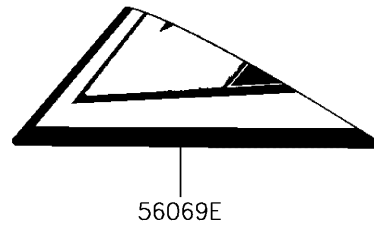

2016 BRUTE FORCE® 300 PARTS DIAGRAM

Decals(Black)(CGF)

F2861J

2016 BRUTE FORCE® 300 PARTS LIST

Decals(Black)(CGF)

ITEM NAME	PART NUMBER	QUANTITY
PATTERN,KAWASAKI (Ref # 56069)	56069-Y013	1
PATTERN,SIDE COVER,RH (Ref # 56069A)	56069-Y117	1
PATTERN,SIDE COVER,LH (Ref # 56069B)	56069-Y118	1
PATTERN,SIDE COVER,RR,RH (Ref # 56069C)	56069-Y119	1
PATTERN,FRONT FENDER,RH (Ref # 56069D)	56069-Y120	1
PATTERN,FRONT FENDER,LH (Ref # 56069E)	56069-Y121	1
PATTERN,REAR FENDER,RH (Ref # 56069F)	56069-Y122	1
PATTERN,REAR FENDER,LH (Ref # 56069G)	56069-Y123	1
PATTERN,KAWASAKI (Ref # 56069H)	56069-Y124	1
PATTERN,BRUTE FORCE (Ref # 56069I)	56069-Y125	1