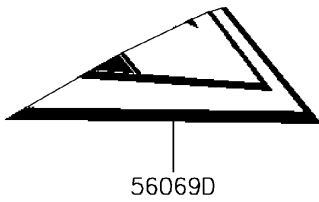

2016 BRUTE FORCE® 300 PARTS DIAGRAM

Decals(Black)(CGF)

F2861J

2016 BRUTE FORCE® 300 PARTS LIST

Decals(Black)(CGF)

ITEM NAME	PART NUMBER	QUANTITY
PATTERN,KAWASAKI (Ref # 56069)	56069-Y013	1
PATTERN,SIDE COVER,RH (Ref # 56069A)	56069-Y117	1
PATTERN,SIDE COVER,LH (Ref # 56069B)	56069-Y118	1
PATTERN,SIDE COVER,RR,RH (Ref # 56069C)	56069-Y119	1
PATTERN,FRONT FENDER,RH (Ref # 56069D)	56069-Y120	1
PATTERN,FRONT FENDER,LH (Ref # 56069E)	56069-Y121	1
PATTERN,REAR FENDER,RH (Ref # 56069F)	56069-Y122	1
PATTERN,REAR FENDER,LH (Ref # 56069G)	56069-Y123	1
PATTERN,KAWASAKI (Ref # 56069H)	56069-Y124	1
PATTERN,BRUTE FORCE (Ref # 56069I)	56069-Y125	1