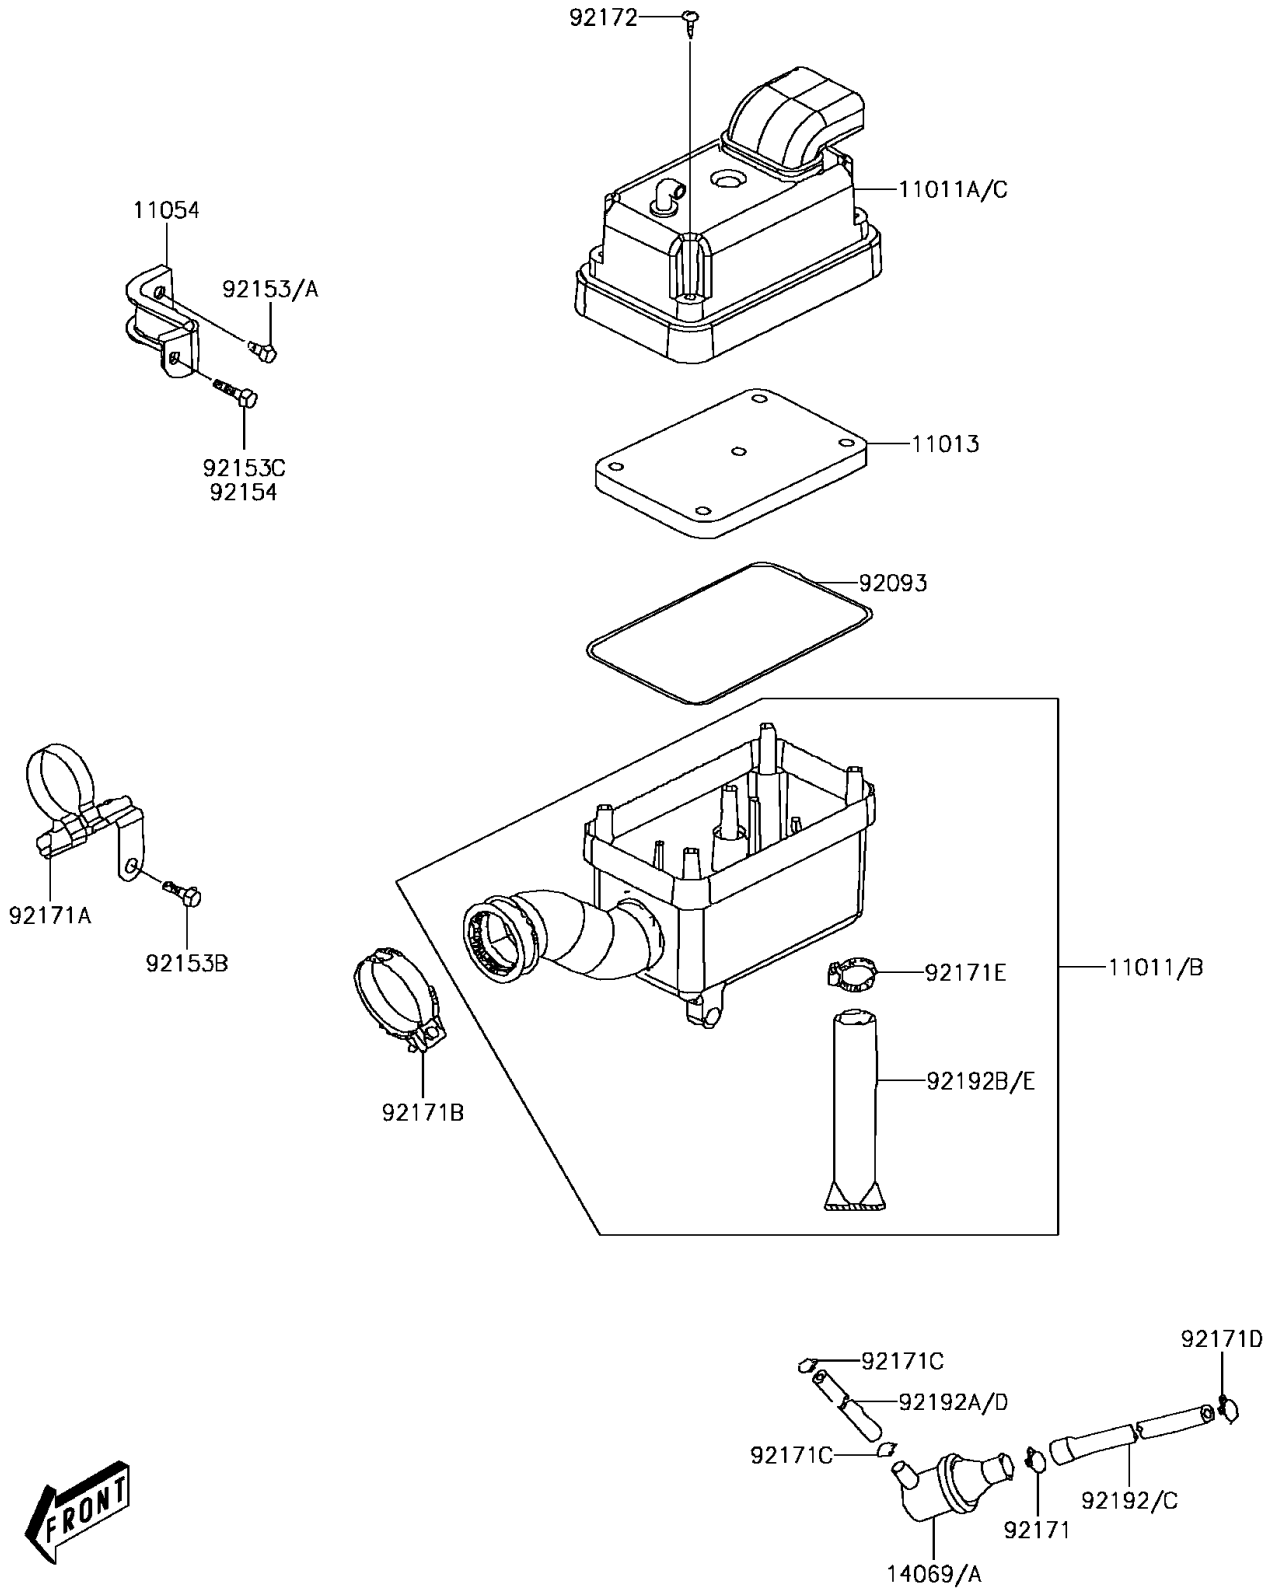

2014 KFX®50 PARTS DIAGRAM

Air Cleaner

E1130

2014 KFX® 50 PARTS LIST

Air Cleaner

ITEM NAME	PART NUMBER	QUANTITY
CASE-AIR FILTER,LWR (Ref # 11011)	11011-Y001	1
CASE-AIR FILTER,UPP (Ref # 11011A)	11011-Y002	1
CASE-AIR FILTER,LWR (Ref # 11011B)	11011-Y003	1
CASE-AIR FILTER,UPP (Ref # 11011C)	11011-Y004	1
ELEMENT-AIR FILTER (Ref # 11013)	11013-Y001	1
BRACKET (Ref # 11054)	11054-Y002	1
BREATHER (Ref # 14069)	14069-Y001	1
BREATHER (Ref # 14069A)	14069-Y002	1
SEAL,AIR FILTER (Ref # 92093)	92093-Y002	1
BOLT,FLANGE,6X12 (Ref # 92153A)	92153-Y024	1
BOLT,FLANGE,6X22 (Ref # 92153B)	92153-Y026	1
BOLT,FLANGE,6X25 (Ref # 92153C)	92153-Y027	1
CLAMP (Ref # 92171)	92171-Y003	1
CLAMP (Ref # 92171A)	92171-Y007	1
CLAMP (Ref # 92171B)	92171-Y008	1
CLAMP (Ref # 92171C)	92171-Y012	2
CLAMP (Ref # 92171D)	92171-Y014	1
CLAMP (Ref # 92171E)	92171-Y015	1
SCREW,5X20 (Ref # 92172)	92172-Y018	5
TUBE (Ref # 92192)	92192-Y001	1
TUBE (Ref # 92192A)	92192-Y002	1
TUBE,DRAIN (Ref # 92192B)	92192-Y004	1
TUBE (Ref # 92192C)	92192-Y025	1
TUBE (Ref # 92192D)	92192-Y026	1
TUBE,DRAIN (Ref # 92192E)	92192-Y027	1