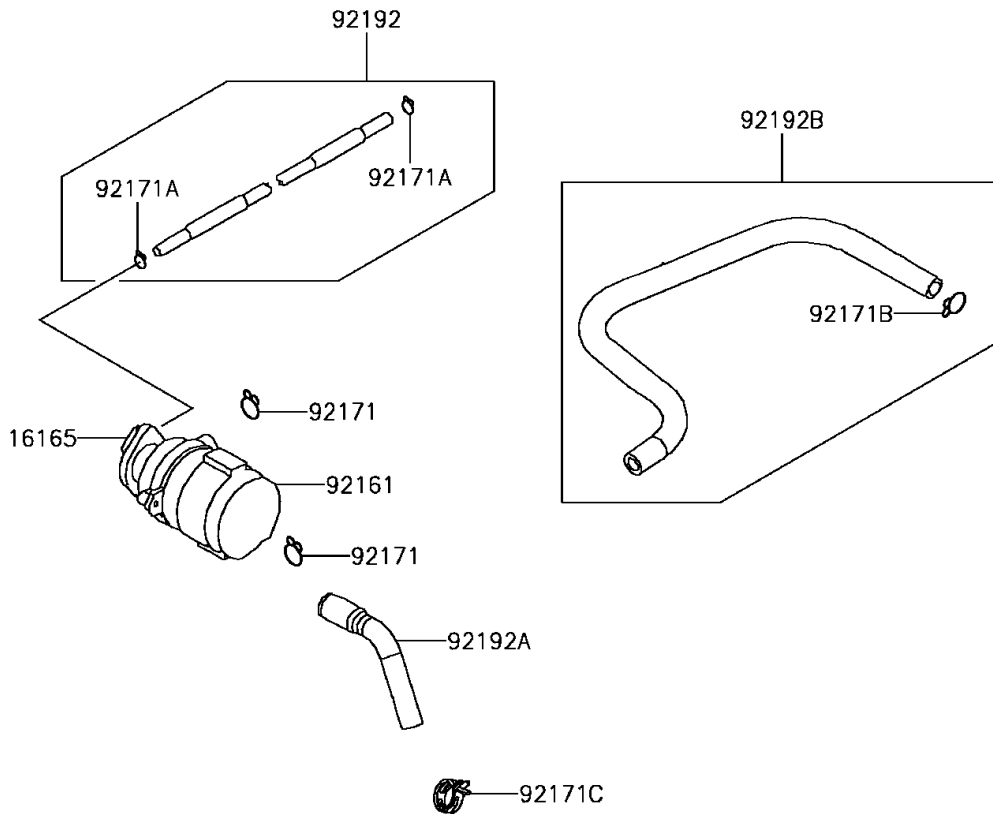

2014 KFX® 50 PARTS DIAGRAM

Second Air

E1132

2014 KFX® 50 PARTS LIST

Second Air

ITEM NAME	PART NUMBER	QUANTITY
SEPARATOR (Ref # 16165)	16165-Y002	1
DAMPER (Ref # 92161)	92161-Y008	1
CLAMP (Ref # 92171)	92171-Y016	2
CLAMP (Ref # 92171A)	92171-Y017	2
CLAMP (Ref # 92171B)	92171-Y020	1
CLAMP (Ref # 92171C)	92171-Y022	1
TUBE,VACUUM (Ref # 92192)	92192-Y007	1
TUBE,AICV-REED VALVE (Ref # 92192A)	92192-Y009	1
TUBE,AIR-AICV (Ref # 92192B)	92192-Y010	1