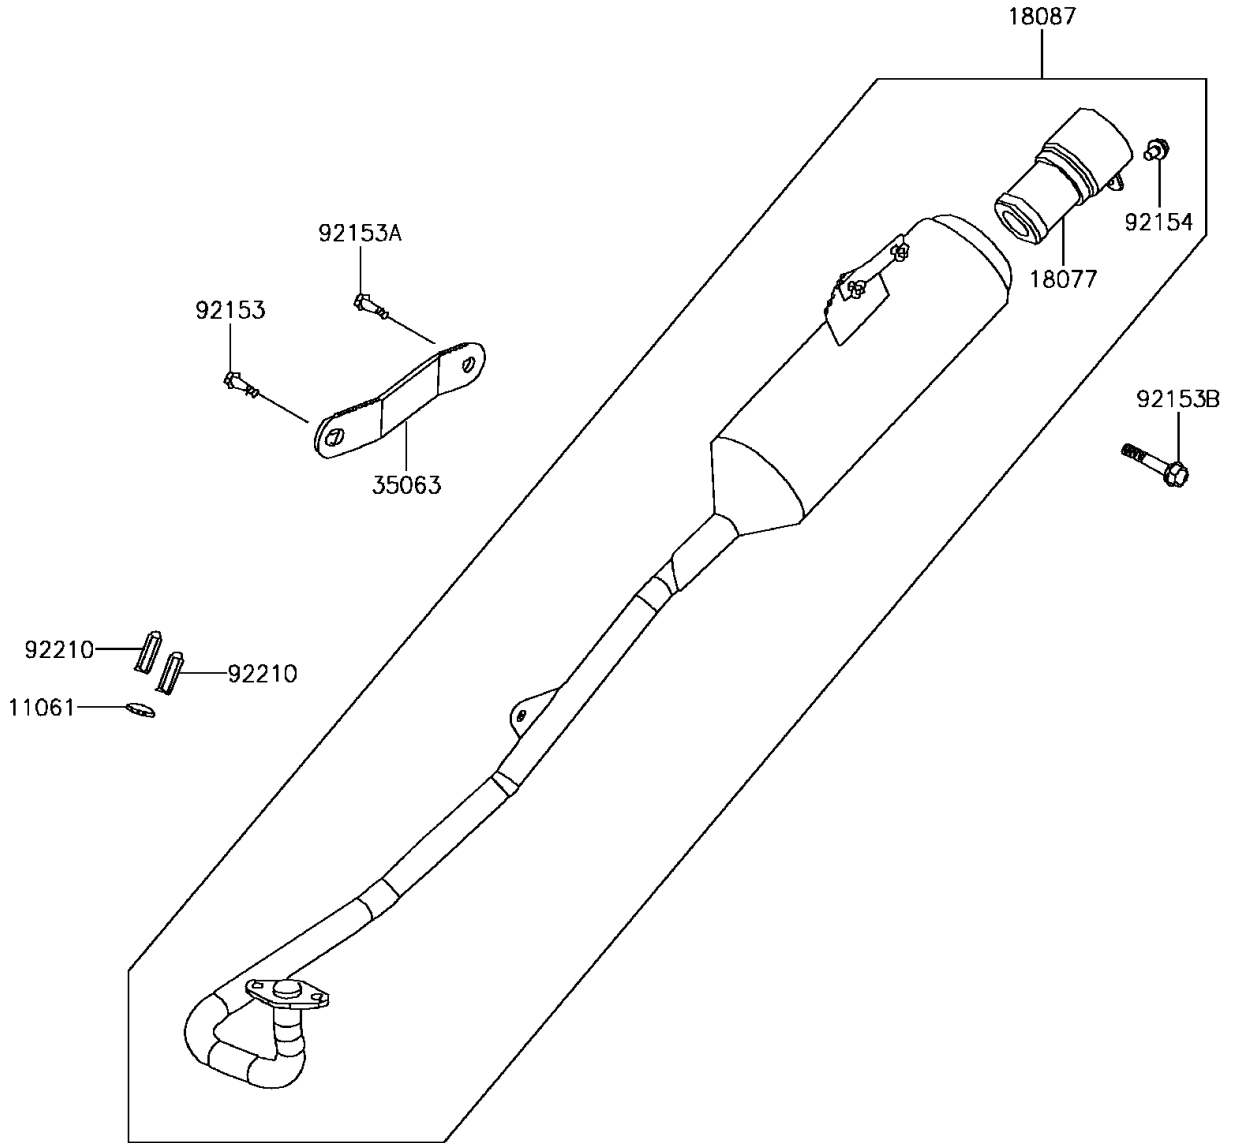

2014 KFX® 50 PARTS DIAGRAM

Muffler(s)

E1140

2014 KFX® 50 PARTS LIST

Muffler(s)

ITEM NAME	PART NUMBER	QUANTITY
GASKET,EXHAUST (Ref # 11061)	11061-Y014	1
ARRESTER-SPARK (Ref # 18077)	18077-Y002	1
MUFFLER (Ref # 18087)	18087-Y003	1
STAY,MUFFLER (Ref # 35063)	35063-Y001	1
BOLT,8X28 (Ref # 92153)	92153-Y020	1
BOLT,FLANGE,8X16 (Ref # 92153A)	92153-Y032	1
BOLT,FLANGE,8X38 (Ref # 92153B)	92153-Y070	1
BOLT,FLANGE,6X10 (Ref # 92154)	92154-Y013	1
NUT,CAP,6MM (Ref # 92210)	92210-Y007	2