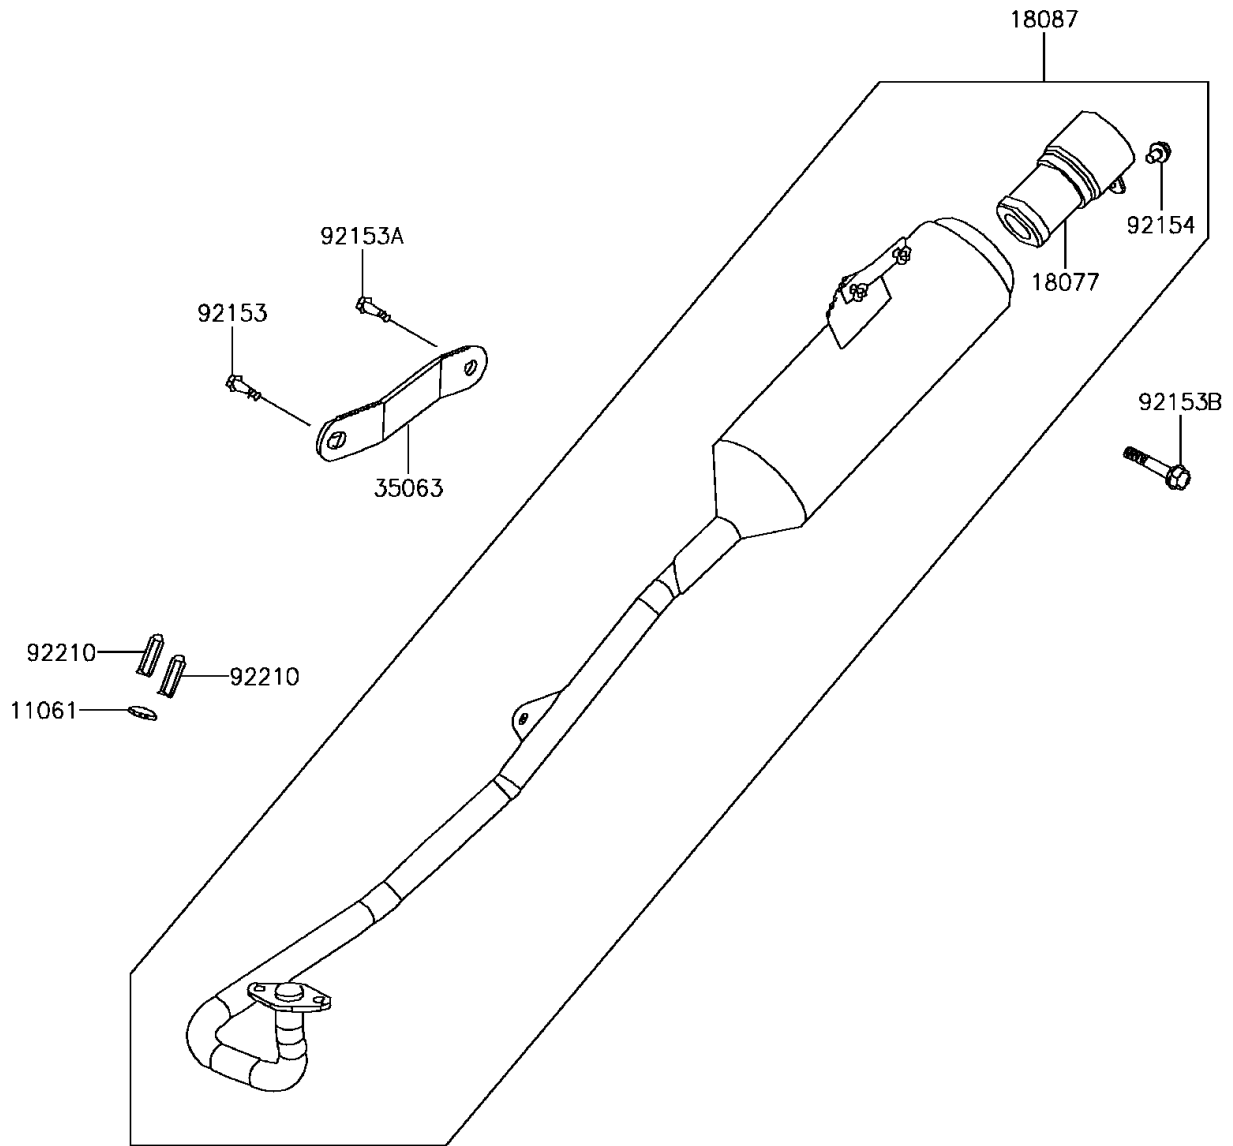

2017 KFX®50 PARTS DIAGRAM

Muffler(s)

E1140

2017 KFX®50 PARTS LIST

Muffler(s)

ITEM NAME	PART NUMBER	QUANTITY
GASKET,EXHAUST (Ref # 11061)	11061-Y014	1
ARRESTER-SPARK (Ref # 18077)	18077-Y002	1
MUFFLER (Ref # 18087)	18087-Y003	1
STAY,MUFFLER (Ref # 35063)	35063-Y001	1
BOLT,8X28 (Ref # 92153)	92153-Y020	1
BOLT,FLANGE,8X16 (Ref # 92153A)	92153-Y032	1
BOLT,FLANGE,8X38 (Ref # 92153B)	92153-Y070	1
BOLT,FLANGE,6X10 (Ref # 92154)	92154-Y013	1
NUT,CAP,6MM (Ref # 92210)	92210-Y007	2