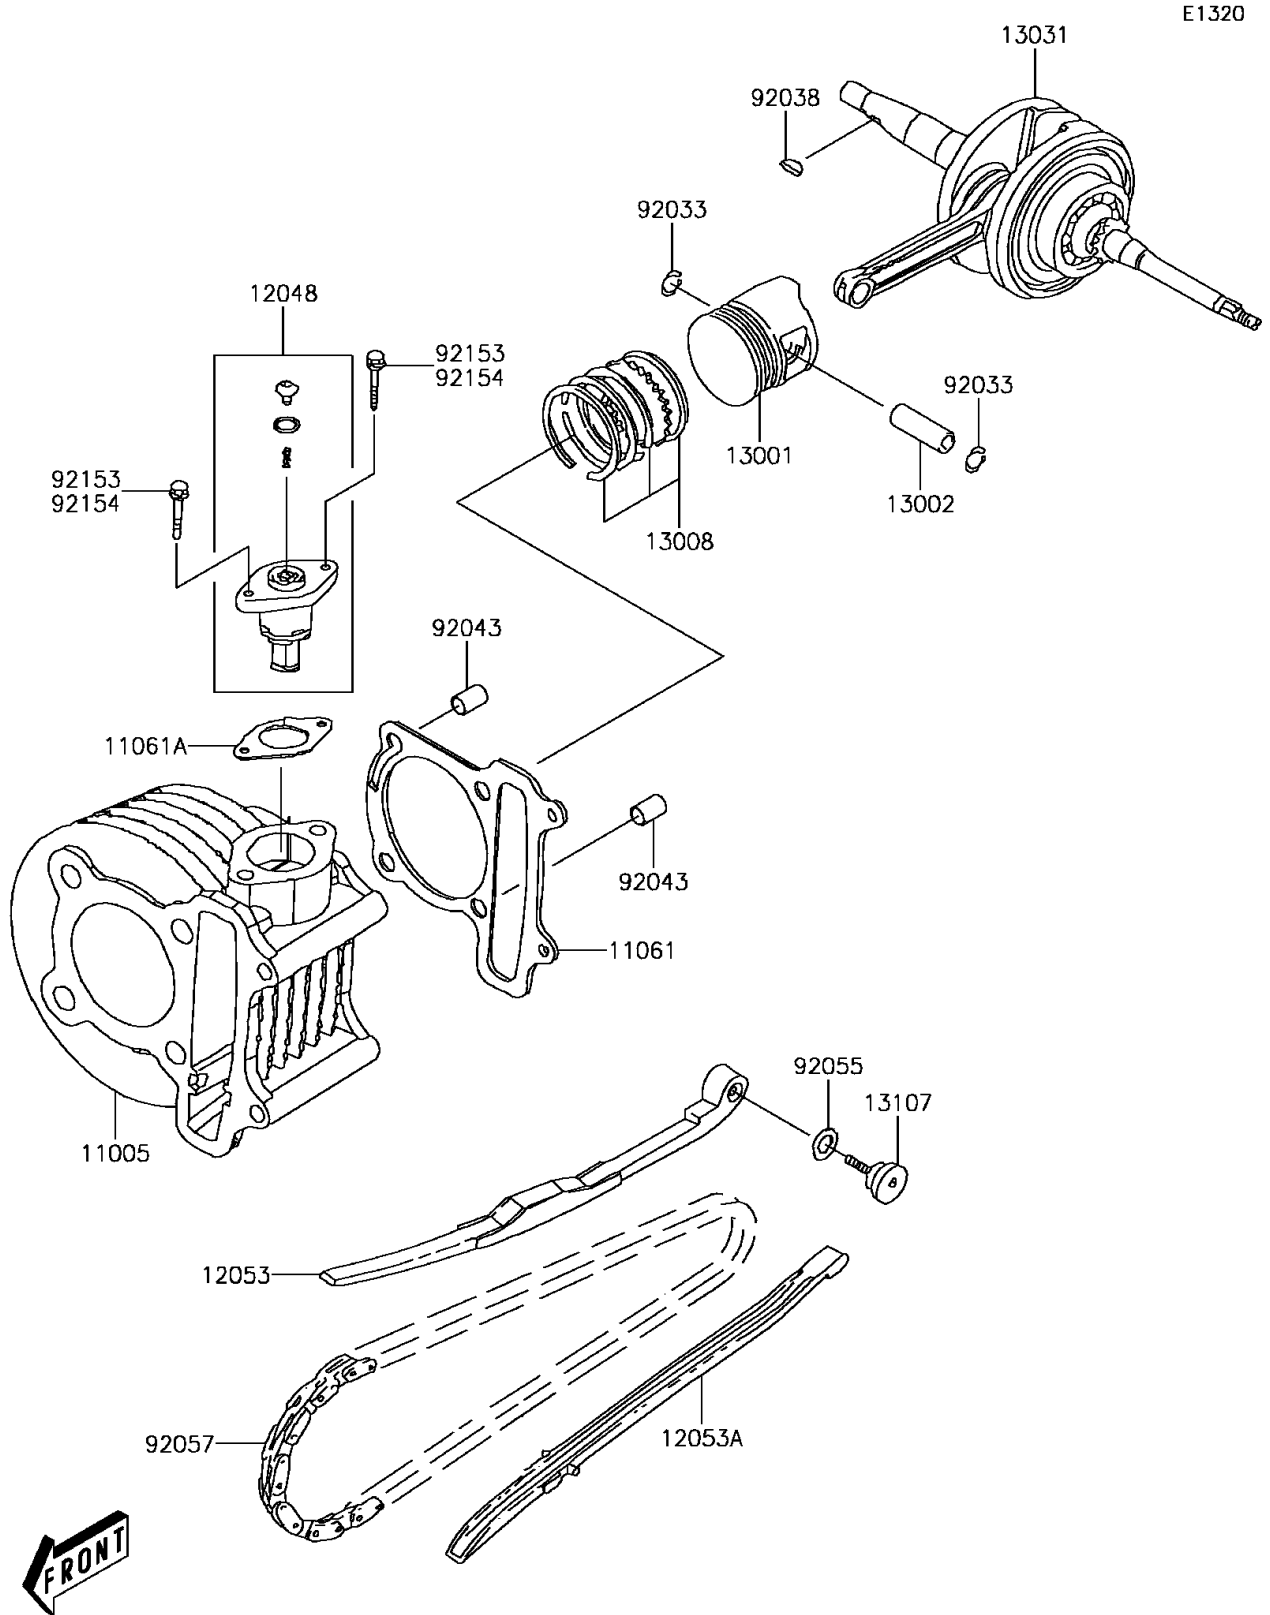

# 2014 KFX® 50 PARTS DIAGRAM

Crankshaft/Piston(s)

E1320

## 2014 KFX® 50 PARTS LIST

### Crankshaft/Piston(s)

ITEM NAME	PART NUMBER	QUANTITY
CYLINDER-ENGINE (Ref # 11005)	11005-Y001	1
GASKET,CYLINDER BASE (Ref # 11061)	11061-Y008	1
GASKET (Ref # 11061A)	11061-Y013	1
TENSIONER-ASSY (Ref # 12048)	12048-Y002	1
GUIDE-CHAIN,TENSIONER (Ref # 12053)	12053-Y001	1
GUIDE-CHAIN (Ref # 12053A)	12053-Y003	1
PISTON-ENGINE (Ref # 13001)	13001-Y002	1
PIN-PISTON (Ref # 13002)	13002-Y002	1
RING-SET-PISTON (Ref # 13008)	13008-Y002	1
CRANKSHAFT-COMP (Ref # 13031)	13031-Y002	1
SHAFT,CHAIN GUIDE (Ref # 13107)	13107-Y001	1
RING-SNAP (Ref # 92033)	92033-Y001	2
KEY,WOODRUFF (Ref # 92038)	92038-Y001	1
PIN,8X14 (Ref # 92043)	92043-Y006	2
RING-O,15.2X1.5 (Ref # 92055)	92055-Y003	1
CHAIN,CAMSHAFT (Ref # 92057)	92057-Y001	1
BOLT,FLANGE,6X18 (Ref # 92153)	92153-Y048	2