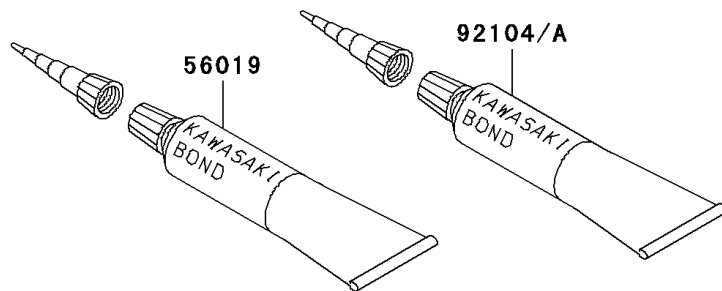

2006 Prairie 700 4x4 PARTS DIAGRAM

Owner's Tools

56007

F2810