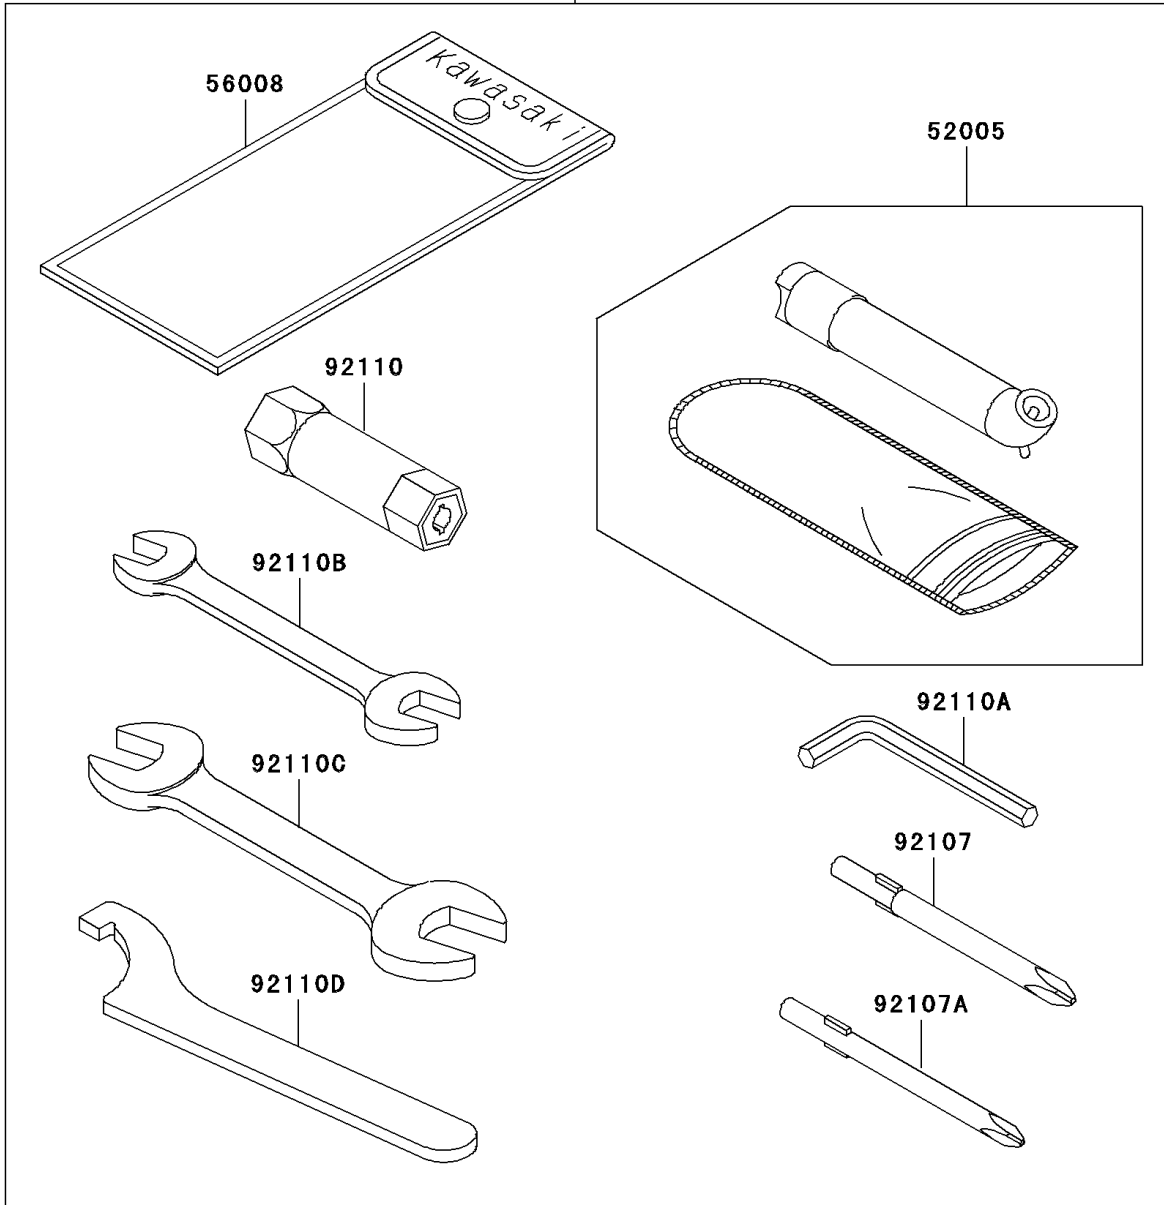

# 2006 Prairie 700 4x4 PARTS DIAGRAM

Owner's Tools

56007

F2810

### Owner's Tools

ITEM NAME	PART NUMBER	QUANTITY
GAUGE,AIR (Ref # 52005)	52005-1082	1
TOOL-KIT (Ref # 56007)	56007-1494	1
BAG,TOOL (Ref # 56008)	56008-1007	1
THREE BOND TB1211,HT/RS,WHITE (Ref # 56019)	56019-120	1
GASKET-LIQUID,TB1216,GRAY (Ref # 92104)	92104-1063	1
GASKET-LIQUID,TB1215 (Ref # 92104A)	92104-1065	1
TOOL-DRIVER,#3PHILLIPS (Ref # 92107)	92107-005	1
TOOL-DRIVER,#2PHILLIPS (Ref # 92107A)	92107-1053	1
TOOL-WRENCH,BOX,16MM (Ref # 92110)	92110-1116	1
TOOL-WRENCH,ALLEN,3MM (Ref # 92110A)	92110-1140	1
TOOL-WRENCH,OPEN END,10X12 (Ref # 92110B)	92110-1152	1
TOOL-WRENCH,OPEN END,14X17 (Ref # 92110C)	92110-1153	1
TOOL-WRENCH,HOOK (Ref # 92110D)	92110-1173	1