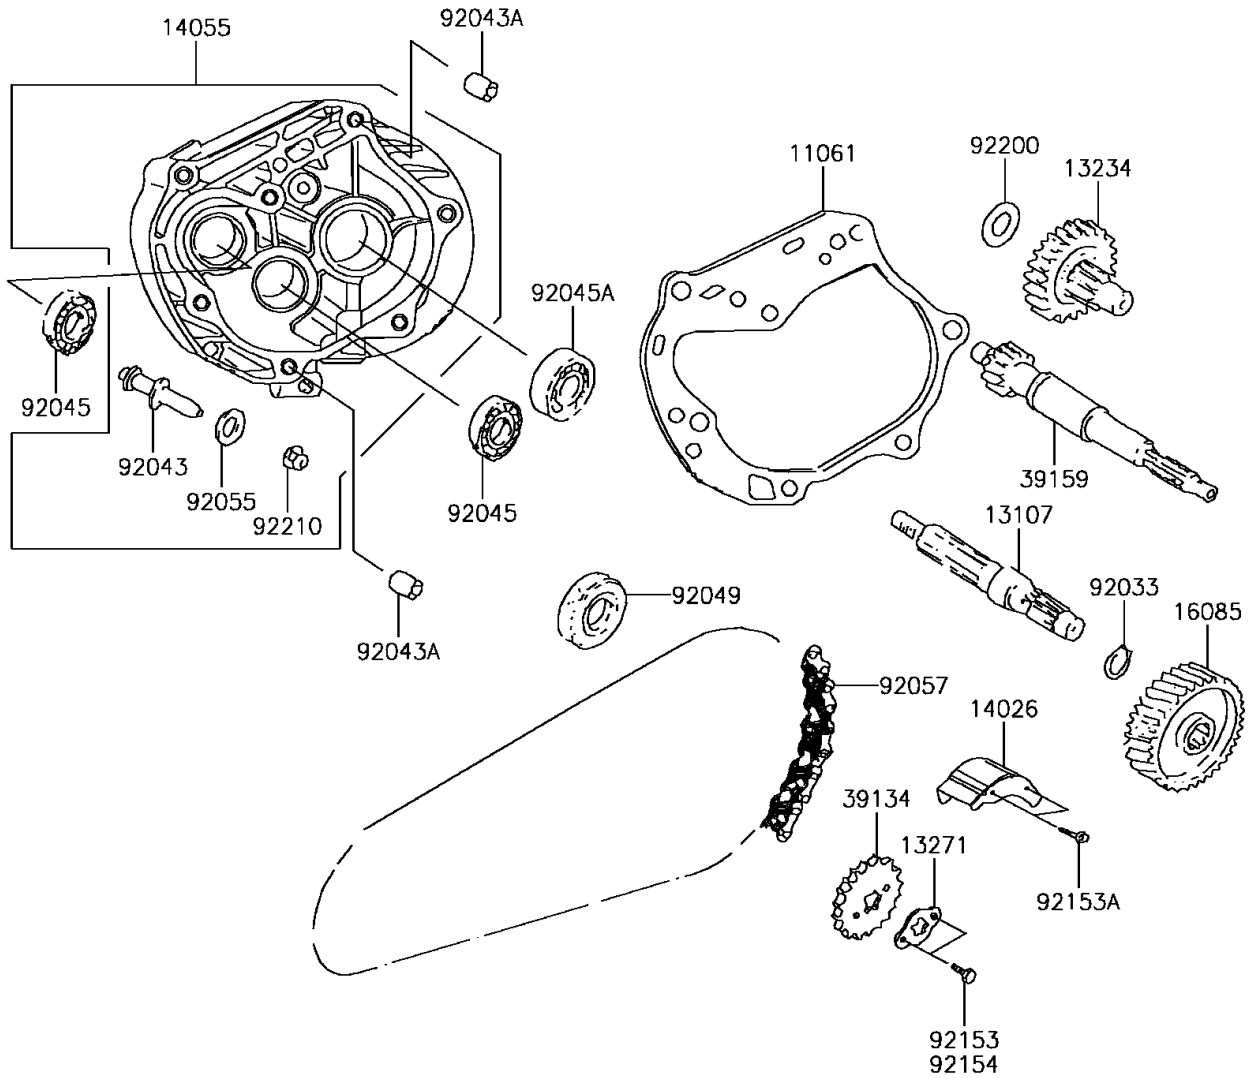

2013 KFX® 50 PARTS DIAGRAM

Gear Change Drum/Shift Fork(s)

E1362

2013 KFX® 50 PARTS LIST

Gear Change Drum/Shift Fork(s)

ITEM NAME	PART NUMBER	QUANTITY
GASKET,GEAR CASE (Ref # 11061)	11061-Y016	1
SHAFT,FINAL (Ref # 13107)	13107-Y003	1
SHAFT-COMP (Ref # 13234)	13234-Y002	1
PLATE (Ref # 13271)	13271-Y007	1
COVER-CHAIN (Ref # 14026)	14026-Y001	1
CASE-GEAR (Ref # 14055)	14055-Y002	1
GEAR,FINAL (Ref # 16085)	16085-Y005	1
SPROCKET-DRIVE (Ref # 39134)	39134-Y001	1
SHAFT-DRIVE (Ref # 39159)	39159-Y002	1
RING-SNAP (Ref # 92033)	92033-Y011	1
PIN,BRAKE (Ref # 92043)	92043-Y001	1
PIN,DOWEL,10X20 (Ref # 92043A)	92043-Y014	2
BEARING-BALL,6201 (Ref # 92045)	92045-Y002	2
BEARING-BALL,6004 UU (Ref # 92045A)	92045-Y005	1
SEAL-OIL,27X42X7 (Ref # 92049)	92049-Y008	1
RING-O,7.5X1.5 (Ref # 92055)	92055-Y002	1
CHAIN,DRIVE (Ref # 92057)	92057-Y004	1
BOLT,6X10 (Ref # 92153)	92153-Y014	2
BOLT,FLANGE,6X10 (Ref # 92153A)	92153-Y045	2
WASHER,12MM (Ref # 92200)	92200-Y004	1
NUT,8MM (Ref # 92210)	92210-Y014	1