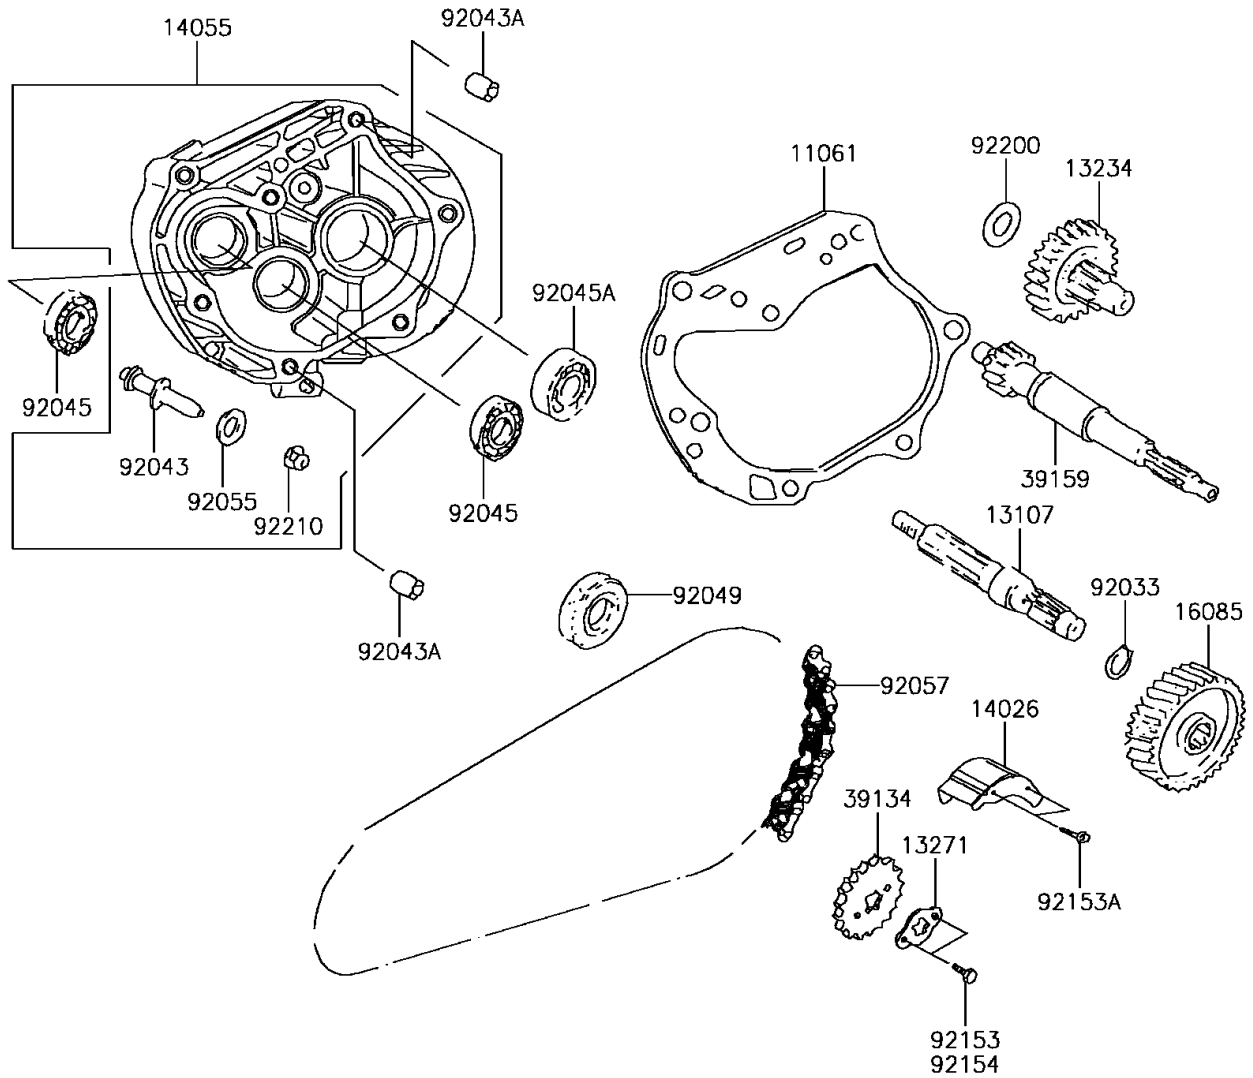

2014 KFX®50 PARTS DIAGRAM

Gear Change Drum/Shift Fork(s)

E1362

2014 KFX® 50 PARTS LIST

Gear Change Drum/Shift Fork(s)

ITEM NAME	PART NUMBER	QUANTITY
GASKET,GEAR CASE (Ref # 11061)	11061-Y016	1
SHAFT,FINAL (Ref # 13107)	13107-Y003	1
SHAFT-COMP (Ref # 13234)	13234-Y002	1
PLATE (Ref # 13271)	13271-Y007	1
COVER-CHAIN (Ref # 14026)	14026-Y001	1
CASE-GEAR (Ref # 14055)	14055-Y002	1
GEAR,FINAL (Ref # 16085)	16085-Y005	1
SPROCKET-DRIVE (Ref # 39134)	39134-Y001	1
SHAFT-DRIVE (Ref # 39159)	39159-Y002	1
RING-SNAP (Ref # 92033)	92033-Y011	1
PIN,BRAKE (Ref # 92043)	92043-Y001	1
PIN,DOWEL,10X20 (Ref # 92043A)	92043-Y014	2
BEARING-BALL,6201 (Ref # 92045)	92045-Y002	2
BEARING-BALL,6004 UU (Ref # 92045A)	92045-Y005	1
SEAL-OIL,27X42X7 (Ref # 92049)	92049-Y008	1
RING-O,7.5X1.5 (Ref # 92055)	92055-Y002	1
CHAIN,DRIVE (Ref # 92057)	92057-Y004	1
BOLT,6X10 (Ref # 92153)	92153-Y014	2
BOLT,FLANGE,6X10 (Ref # 92153A)	92153-Y045	2
WASHER,12MM (Ref # 92200)	92200-Y004	1
NUT,8MM (Ref # 92210)	92210-Y014	1