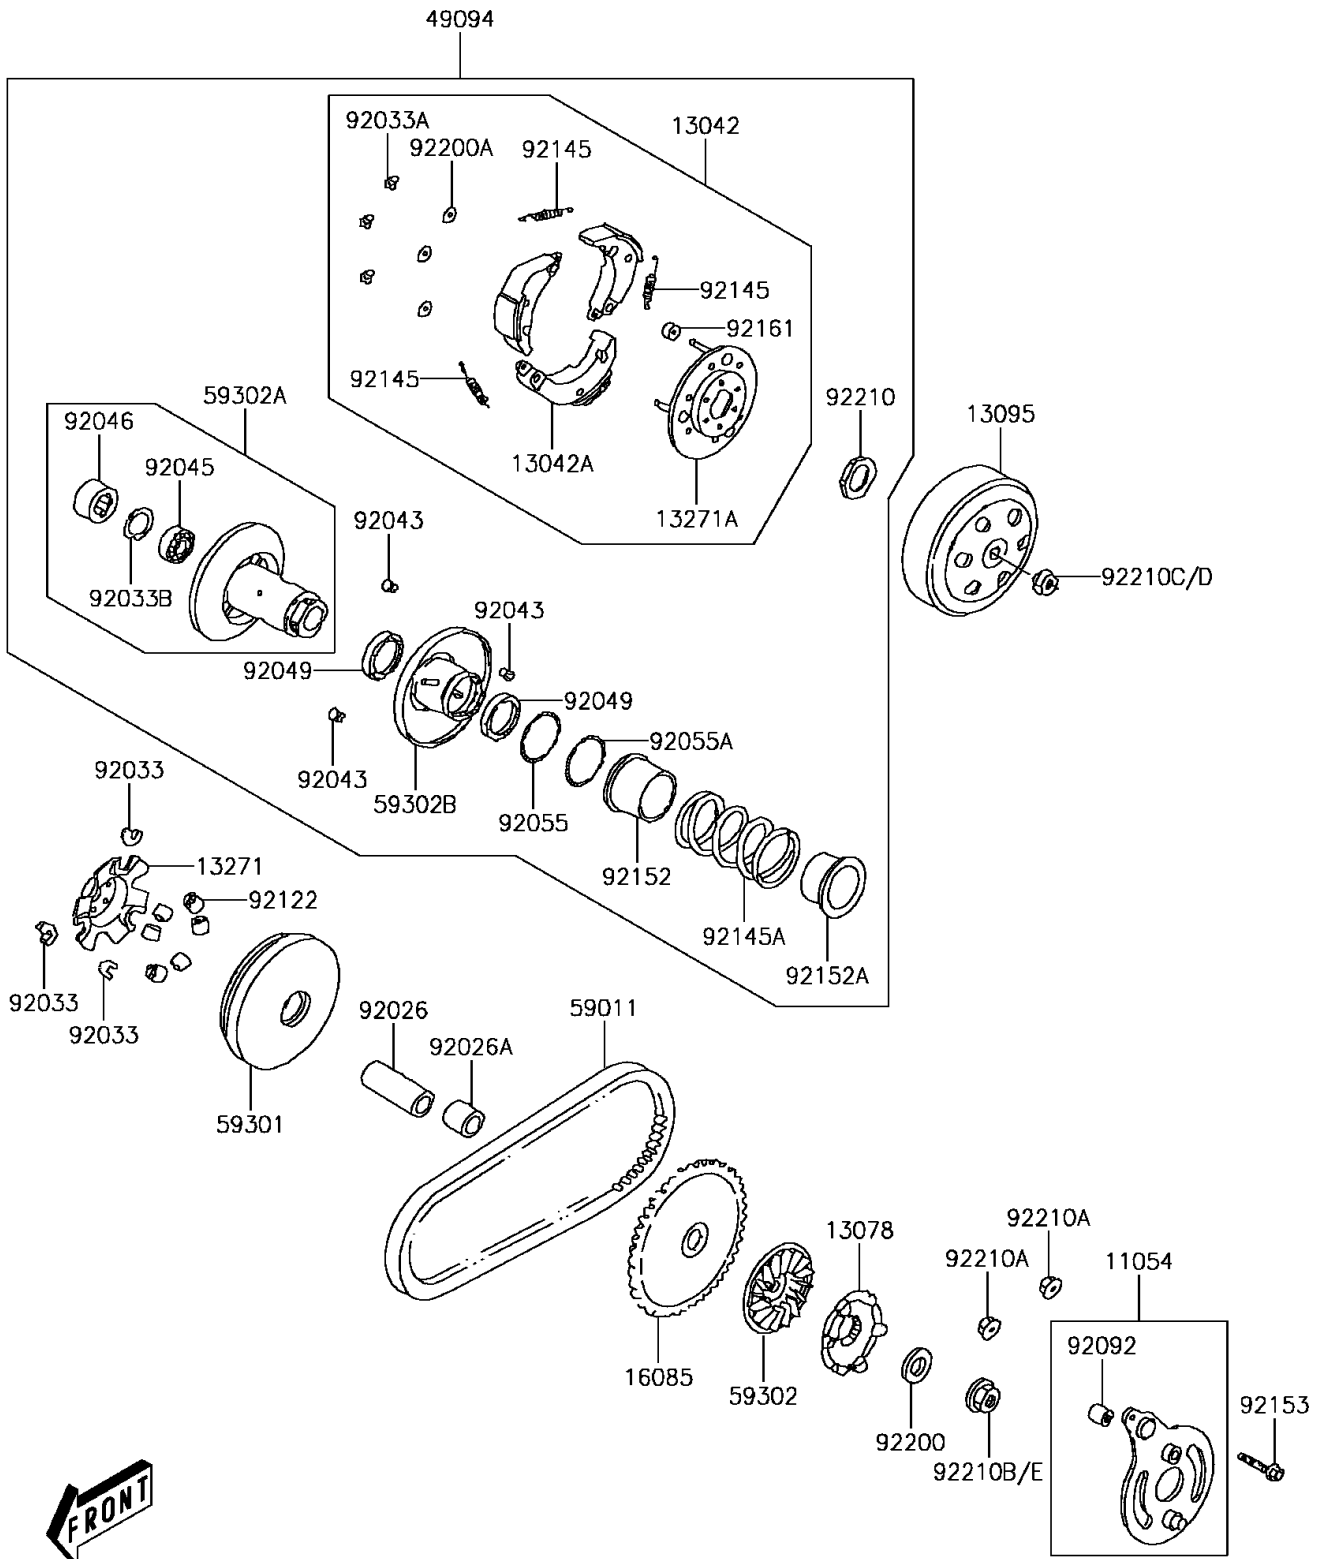

# 2014 KFX®50 PARTS DIAGRAM

Belt Converter

E1390

## 2014 KFX® 50 PARTS LIST

### Belt Converter

ITEM NAME	PART NUMBER	QUANTITY
BRACKET,ENG HANGER (Ref # 11054)	11054-Y006	1
WEIGHT,ASSY (Ref # 13042)	13042-Y001	1
WEIGHT,CLUTCH (Ref # 13042A)	13042-Y003	3
RATCHET,KICK STARTER (Ref # 13078)	13078-Y001	1
HOUSING-COMP-CLUTCH (Ref # 13095)	13095-Y001	1
PLATE,MOVABLE DRIVE (Ref # 13271)	13271-Y004	1
PLATE,DRIVE COMP (Ref # 13271A)	13271-Y005	1
GEAR (Ref # 16085)	16085-Y003	1
CONVERTER-ASSY-DRIVEN (Ref # 49094)	49094-Y002	1
BELT,DRIVE (Ref # 59011)	59011-Y001	1
SHEAVE-MOVABLE (Ref # 59301)	59301-Y001	1
SHEAVE-COMP,FIEXED DRIVE (Ref # 59302)	59302-Y002	1
SHEAVE-COMP,FIXED (Ref # 59302A)	59302-Y003	1
SHEAVE-COMP,MOVABLE (Ref # 59302B)	59302-Y005	1
SPACER (Ref # 92026)	92026-Y001	1
SPACER (Ref # 92026A)	92026-Y003	1
RING-SNAP (Ref # 92033)	92033-Y005	3
RING-SNAP,6MM (Ref # 92033A)	92033-Y007	3
RING-SNAP (Ref # 92033B)	92033-Y013	1
PIN,GUIDE (Ref # 92043)	92043-Y003	3
BEARING-BALL,6901U (Ref # 92045)	92045-Y001	1
BEARING-NEEDLE,17X25X18 (Ref # 92046)	92046-Y001	1
SEAL-OIL,34X39X3 (Ref # 92049)	92049-Y007	2
RING-O,36X1.5 (Ref # 92055)	92055-Y004	1
RING-O,39.8X2.2 (Ref # 92055A)	92055-Y006	1
BUSHING-RUBBER (Ref # 92092)	92092-Y002	1
ROLLER (Ref # 92122)	92122-Y002	6
SPRING,CLUTCH (Ref # 92145)	92145-Y006	3
SPRING (Ref # 92145A)	92145-Y008	1

### Belt Converter

ITEM NAME	PART NUMBER	QUANTITY
COLLAR,SEAL (Ref # 92152)	92152-Y002	1
COLLAR,SPRING (Ref # 92152A)	92152-Y004	1
BOLT,FLANGE,8X50 (Ref # 92153)	92153-Y037	1
DAMPER (Ref # 92161)	92161-Y002	3
WASHER,12MM (Ref # 92200)	92200-Y003	1
WASHER,6MM (Ref # 92200A)	92200-Y005	3
NUT,28MM (Ref # 92210)	92210-Y002	1
NUT,8MM (Ref # 92210A)	92210-Y013	2
NUT,12MM (Ref # 92210B)	92210-Y020	1
NUT,10MM (Ref # 92210C)	92210-Y029	1