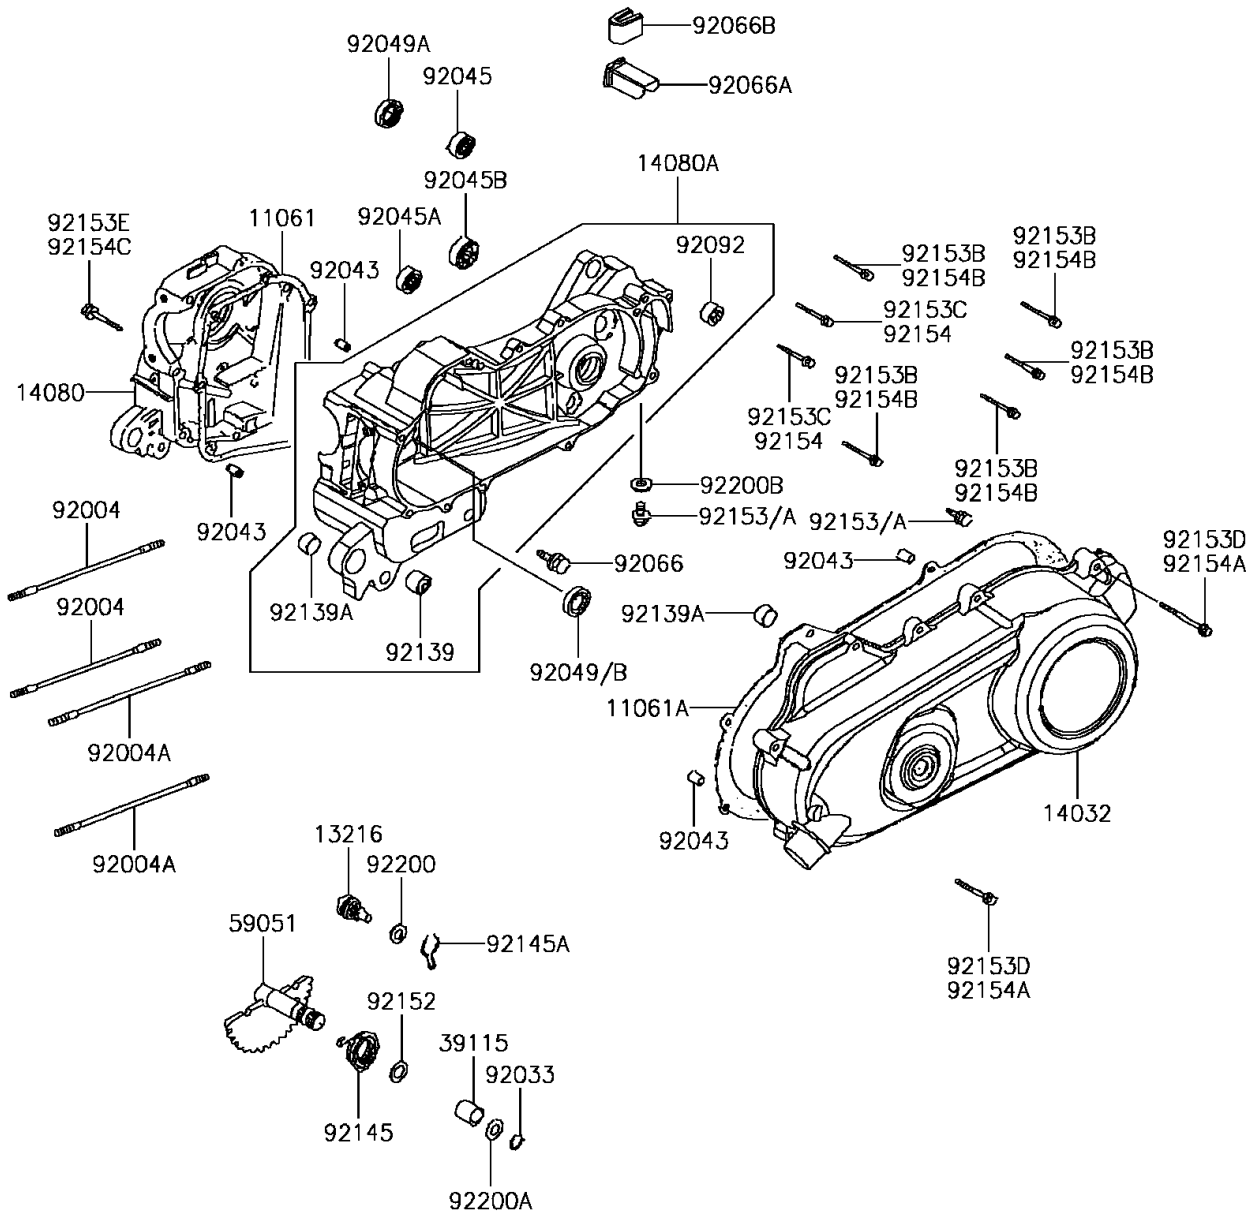

2014 KFX®50 PARTS DIAGRAM

Crankcase

E1411

2014 KFX® 50 PARTS LIST

Crankcase

ITEM NAME	PART NUMBER	QUANTITY
GASKET,CRANK CASE (Ref # 11061)	11061-Y002	1
GASKET,CLUTCH COVER (Ref # 11061A)	11061-Y006	1
GEAR-COMP,KICK DRIVEN (Ref # 13216)	13216-Y001	1
COVER-CLUTCH,BLACK (Ref # 14032)	14032-Y001-931	1
CRANKCASE,RH (Ref # 14080)	14080-Y002	1
CRANKCASE,LH (Ref # 14080A)	14080-Y004	1
SHAFT-IDLER,KICK (Ref # 39115)	39115-Y001	1
GEAR-SPUR,KICK STARTER (Ref # 59051)	59051-Y001	1
STUD,7X168 (Ref # 92004)	92004-Y001	2
STUD,7X176 (Ref # 92004A)	92004-Y003	2
RING-SNAP (Ref # 92033)	92033-Y012	1
PIN,8X14 (Ref # 92043)	92043-Y012	4
BEARING-BALL,6201 (Ref # 92045)	92045-Y002	1
BEARING-BALL,6203 (Ref # 92045A)	92045-Y003	1
BEARING-BALL,6203 (Ref # 92045B)	92045-Y006	1
SEAL-OIL,19.8X30X5 (Ref # 92049)	92049-Y001	1
SEAL-OIL,17X30X6 (Ref # 92049A)	92049-Y006	1
PLUG,DRAIN (Ref # 92066)	92066-Y003	1
PLUG (Ref # 92066A)	92066-Y004	1
PLUG (Ref # 92066B)	92066-Y006	1
BUSHING-RUBBER (Ref # 92092)	92092-Y002	1
BUSHING (Ref # 92139)	92139-Y001	1
BUSHING (Ref # 92139A)	92139-Y002	2
SPRING (Ref # 92145)	92145-Y001	1
SPRING,KICK DRIVEN GEAR (Ref # 92145A)	92145-Y011	1
COLLAR (Ref # 92152)	92152-Y006	1
BOLT,FLANGE,8X12 (Ref # 92153)	92153-Y001	2
BOLT,FLANGE,8X40 (Ref # 92153B)	92153-Y035	5
BOLT,FLANGE,8X35 (Ref # 92153C)	92153-Y039	2

2014 KFX® 50 PARTS LIST

Crankcase

ITEM NAME	PART NUMBER	QUANTITY
BOLT,FLANGE,6X35 (Ref # 92153D)	92153-Y053	8
BOLT,FLANGE,6X45 (Ref # 92153E)	92153-Y054	1
WASHER,10MM (Ref # 92200)	92200-Y002	1
WASHER (Ref # 92200A)	92200-Y008	1
WASHER,8MM (Ref # 92200B)	92200-Y010	1