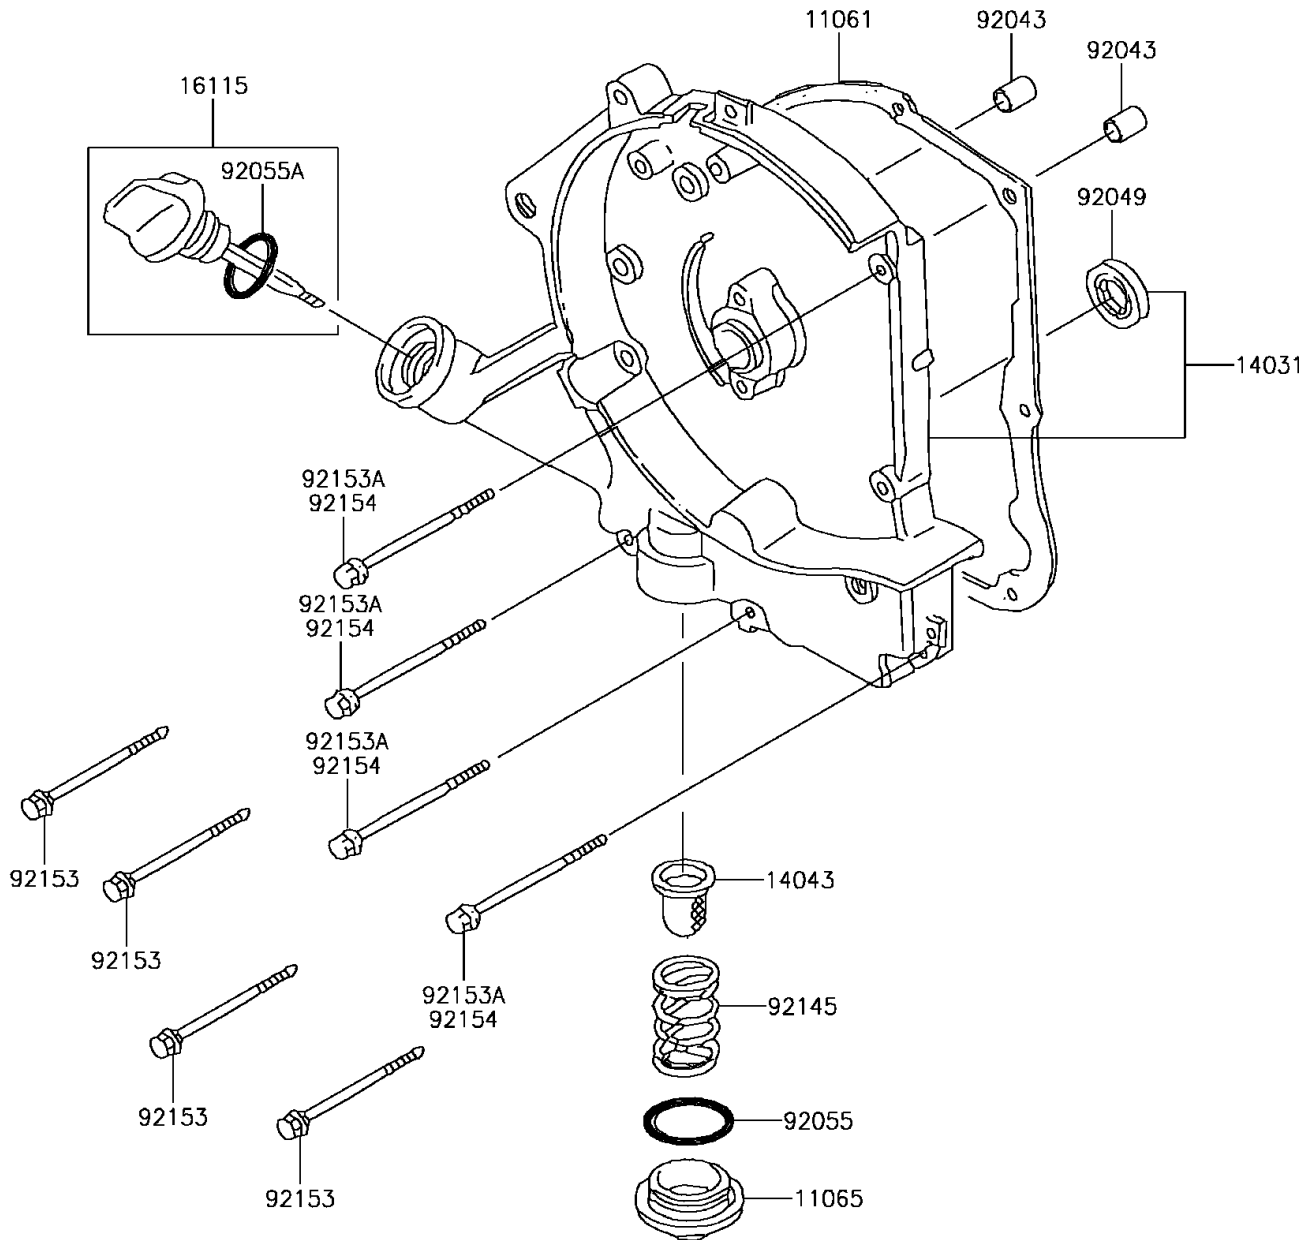

2013 KFX®50 PARTS DIAGRAM

Engine Cover(s)

E1431

2013 KFX® 50 PARTS LIST

Engine Cover(s)

ITEM NAME	PART NUMBER	QUANTITY
GASKET,GENERATOR (Ref # 11061)	11061-Y004	1
CAP (Ref # 11065)	11065-Y006	1
COVER-GENERATOR (Ref # 14031)	14031-Y002	1
FILTER,OIL (Ref # 14043)	14043-Y001	1
CAP-OIL FILLER (Ref # 16115)	16115-Y001	1
PIN,8X14 (Ref # 92043)	92043-Y012	2
SEAL-OIL,16.4X30X5 (Ref # 92049)	92049-Y002	1
RING-O,30.8MM (Ref # 92055)	92055-Y005	1
RING-O,18X3 (Ref # 92055A)	92055-Y011	1
SPRING (Ref # 92145)	92145-Y005	1
BOLT,FLANGE,6X85 (Ref # 92153)	92153-Y055	4
BOLT,FLANGE,6X100 (Ref # 92153A)	92153-Y057	4