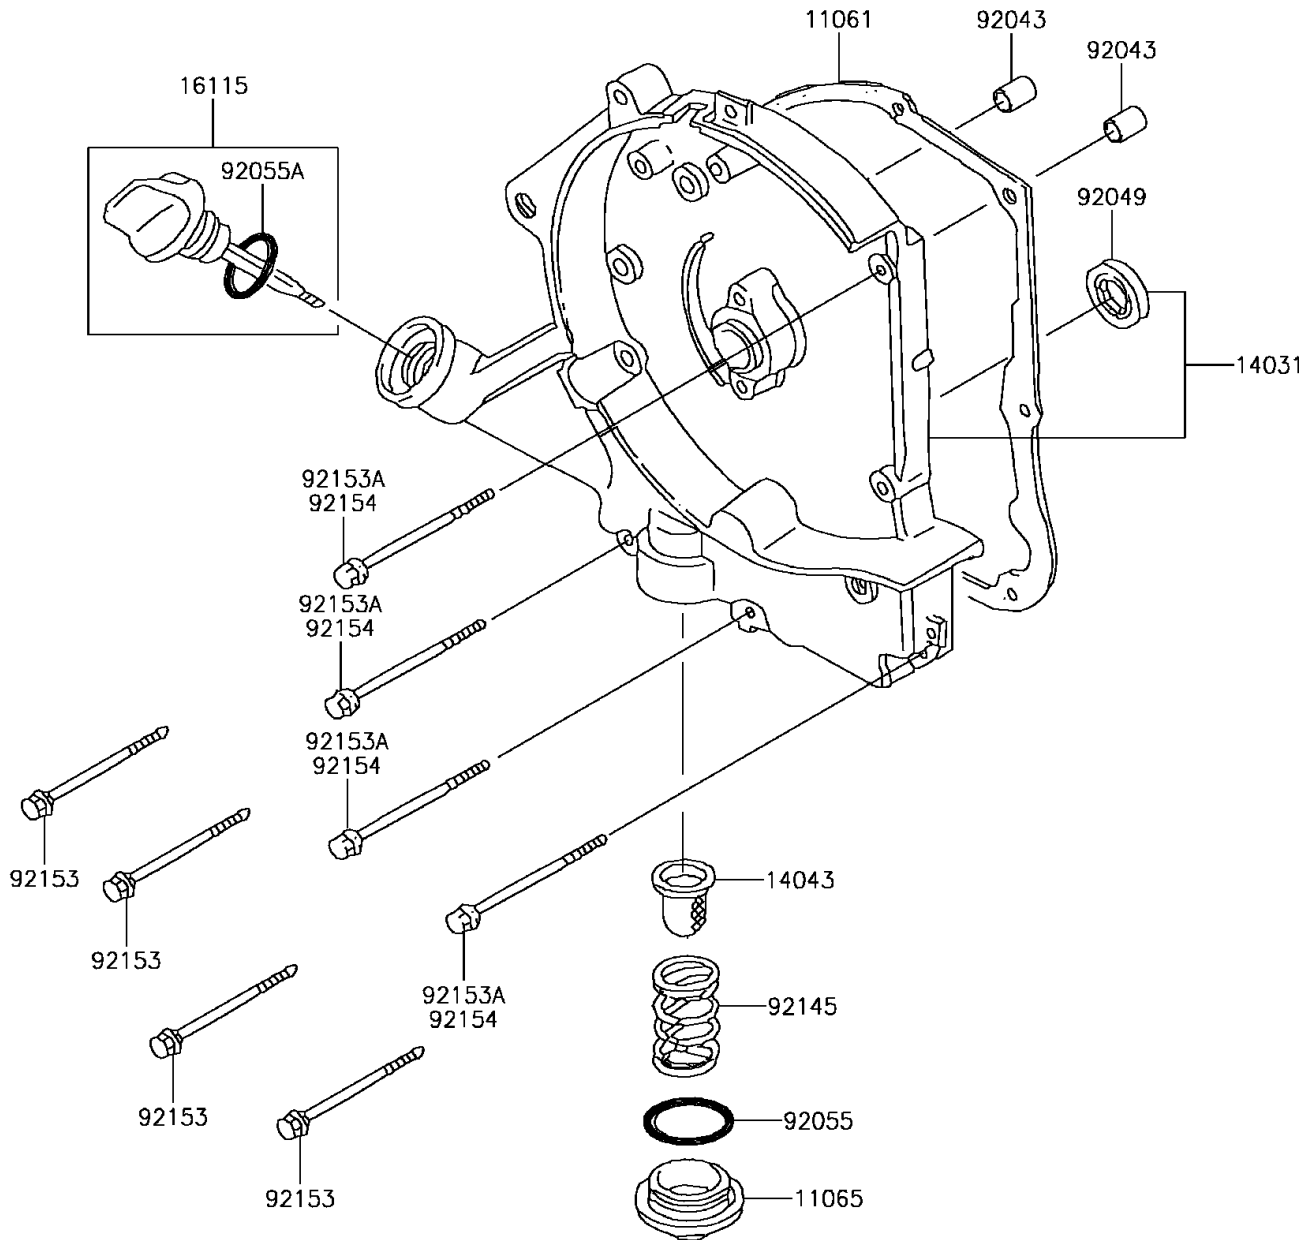

2014 KFX®50 PARTS DIAGRAM

Engine Cover(s)

E1431

2014 KFX® 50 PARTS LIST

Engine Cover(s)

ITEM NAME	PART NUMBER	QUANTITY
GASKET,GENERATOR (Ref # 11061)	11061-Y004	1
CAP (Ref # 11065)	11065-Y006	1
COVER-GENERATOR (Ref # 14031)	14031-Y002	1
FILTER,OIL (Ref # 14043)	14043-Y001	1
CAP-OIL FILLER (Ref # 16115)	16115-Y001	1
PIN,8X14 (Ref # 92043)	92043-Y012	2
SEAL-OIL,16.4X30X5 (Ref # 92049)	92049-Y002	1
RING-O,30.8MM (Ref # 92055)	92055-Y005	1
RING-O,18X3 (Ref # 92055A)	92055-Y011	1
SPRING (Ref # 92145)	92145-Y005	1
BOLT,FLANGE,6X85 (Ref # 92153)	92153-Y055	4
BOLT,FLANGE,6X100 (Ref # 92153A)	92153-Y057	4