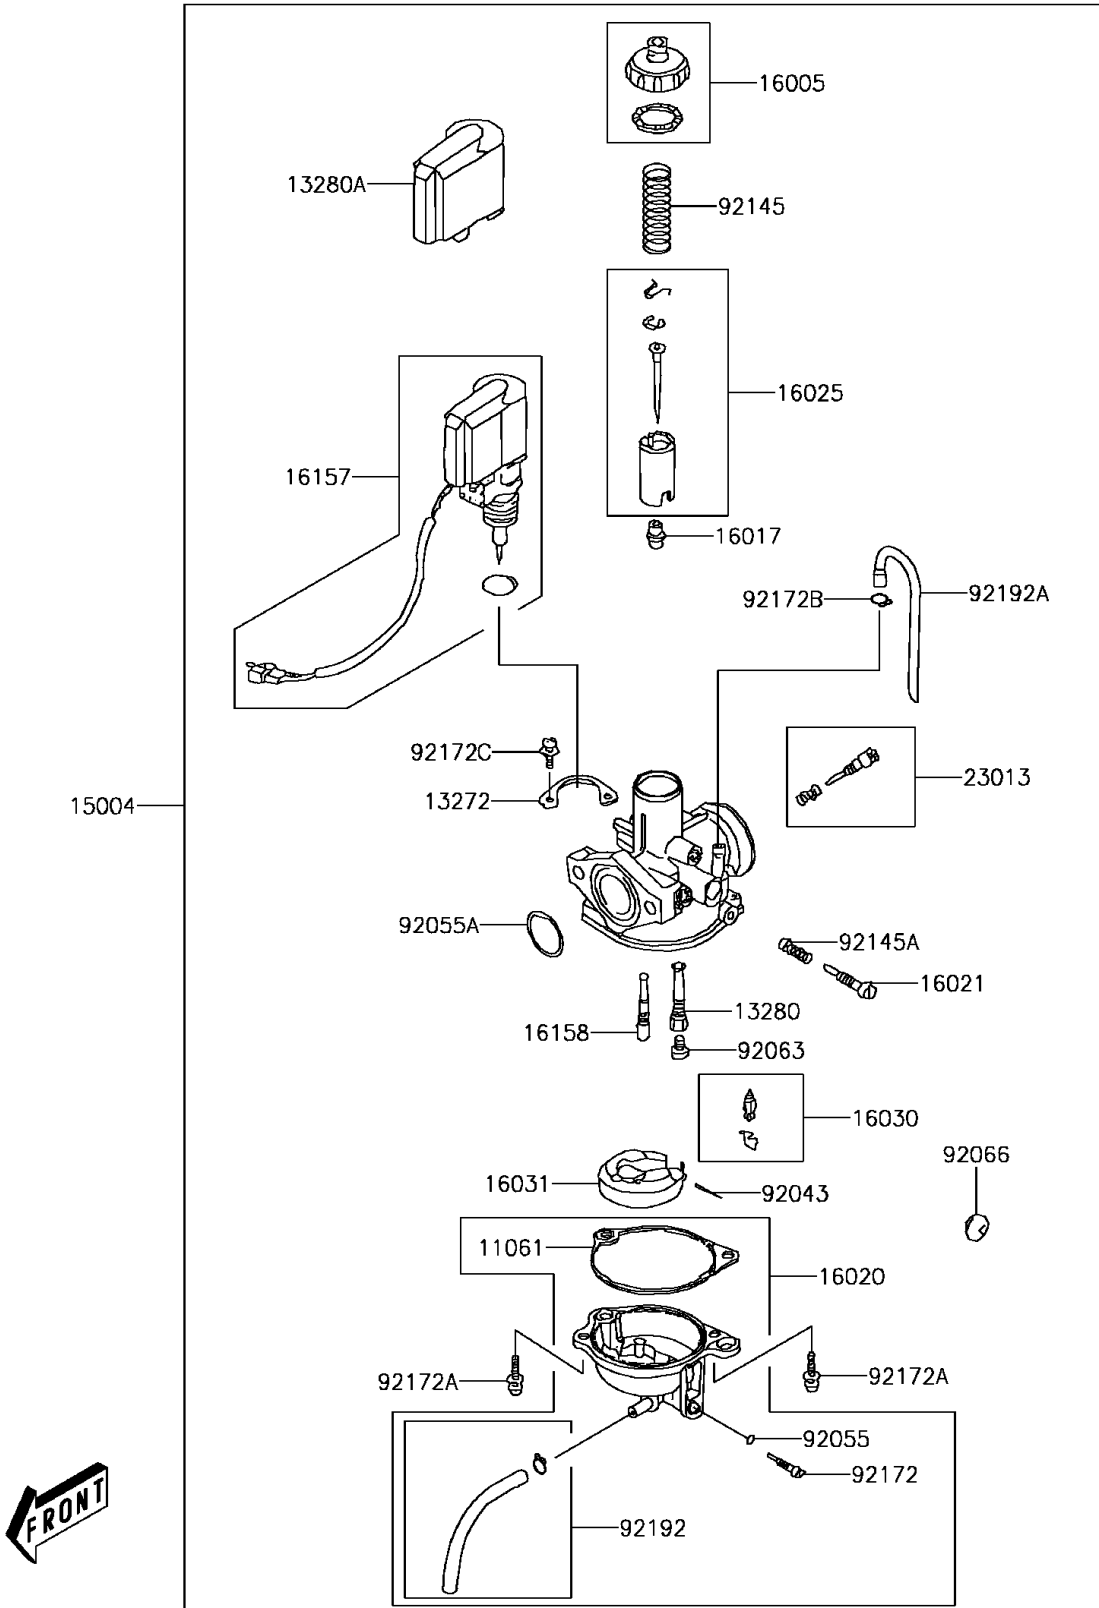

# 2014 KFX®50 PARTS DIAGRAM

Carburetor

E1611

### Carburetor

| ITEM NAME                          | PART NUMBER | QUANTITY |
|------------------------------------|-------------|----------|
| GASKET,FLOAT CHAMBER (Ref # 11061) | 11061-Y021  | 1        |
| PLATE (Ref # 13272)                | 13272-Y011  | 1        |
| HOLDER,NEEDLE JET (Ref # 13280)    | 13280-Y007  | 1        |
| HOLDER,CAP (Ref # 13280A)          | 13280-Y008  | 1        |
| CARBURETOR-ASSY (Ref # 15004)      | 15004-Y006  | 1        |
| TOP-CHAMBER (Ref # 16005)          | 16005-Y001  | 1        |
| JET-NEEDLE (Ref # 16017)           | 16017-Y001  | 1        |
| CHAMBER-FLOAT (Ref # 16020)        | 16020-Y001  | 1        |
| SCREW-THROTTLE STOP (Ref # 16021)  | 16021-Y001  | 1        |
| VALVE-THROTTLE (Ref # 16025)       | 16025-Y005  | 1        |
| VALVE-FLOAT,ASSY (Ref # 16030)     | 16030-Y002  | 1        |
| FLOAT (Ref # 16031)                | 16031-Y001  | 1        |
| JET-STARTER (Ref # 16157)          | 16157-Y001  | 1        |
| JET-SLOW (Ref # 16158)             | 16158-Y001  | 1        |
| SCREW-ASSY,ADJUST (Ref # 23013)    | 23013-Y001  | 1        |
| PIN (Ref # 92043)                  | 92043-Y002  | 1        |
| RING-O (Ref # 92055)               | 92055-Y001  | 1        |
| RING-O (Ref # 92055A)              | 92055-Y016  | 1        |
| JET-MAIN (Ref # 92063)             | 92063-Y002  | 1        |
| PLUG (Ref # 92066)                 | 92066-Y008  | 1        |
| SPRING (Ref # 92145)               | 92145-Y002  | 1        |
| SPRING (Ref # 92145A)              | 92145-Y004  | 1        |
| SCREW,DRAIN (Ref # 92172)          | 92172-Y001  | 1        |
| SCREW (Ref # 92172A)               | 92172-Y013  | 2        |
| CLAMP (Ref # 92172B)               | 92172-Y023  | 1        |
| SCREW,4X8 (Ref # 92172C)           | 92172-Y065  | 2        |
| TUBE,ASSY (Ref # 92192)            | 92192-Y006  | 1        |
| TUBE (Ref # 92192A)                | 92192-Y011  | 1        |