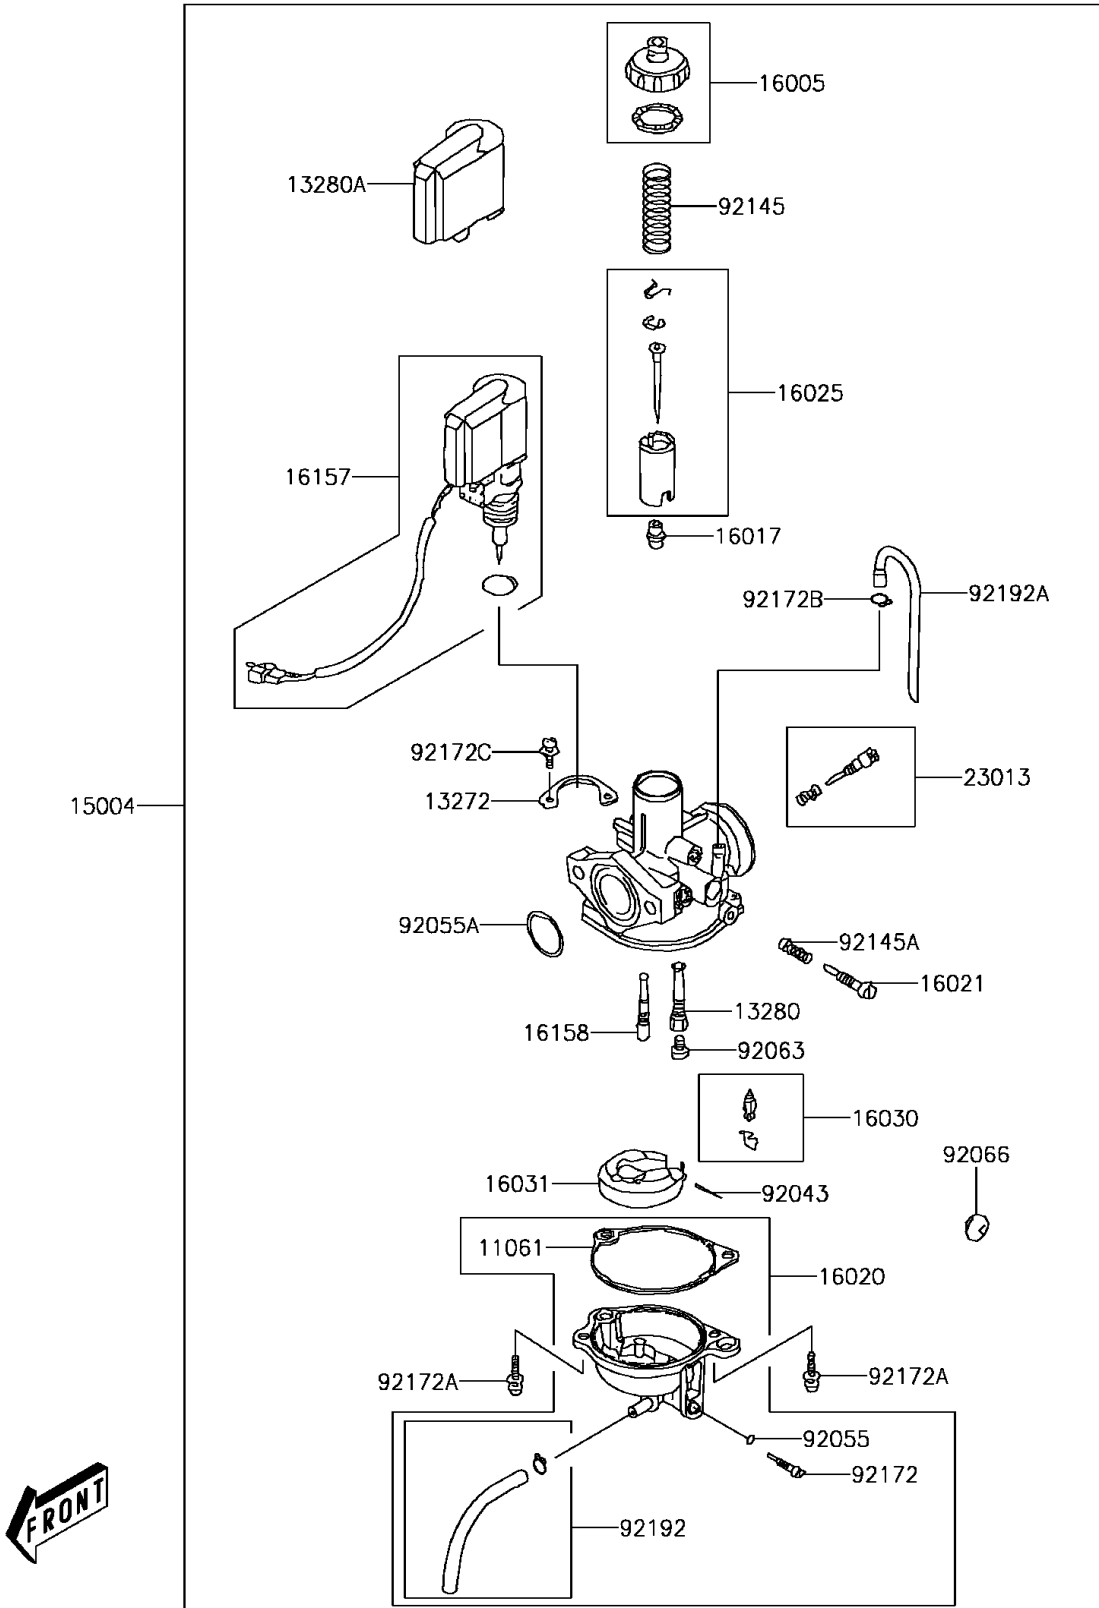

# 2015 KFX® 50 PARTS DIAGRAM

Carburetor

E1611

## 2015 KFX® 50 PARTS LIST

### Carburetor

ITEM NAME	PART NUMBER	QUANTITY
GASKET,FLOAT CHAMBER (Ref # 11061)	11061-Y021	1
PLATE (Ref # 13272)	13272-Y011	1
HOLDER,NEEDLE JET (Ref # 13280)	13280-Y007	1
HOLDER,CAP (Ref # 13280A)	13280-Y008	1
CARBURETOR-ASSY (Ref # 15004)	15004-Y006	1
TOP-CHAMBER (Ref # 16005)	16005-Y001	1
JET-NEEDLE (Ref # 16017)	16017-Y001	1
CHAMBER-FLOAT (Ref # 16020)	16020-Y001	1
SCREW-THROTTLE STOP (Ref # 16021)	16021-Y001	1
VALVE-THROTTLE (Ref # 16025)	16025-Y005	1
VALVE-FLOAT,ASSY (Ref # 16030)	16030-Y002	1
FLOAT (Ref # 16031)	16031-Y001	1
JET-STARTER (Ref # 16157)	16157-Y001	1
JET-SLOW (Ref # 16158)	16158-Y001	1
SCREW-ASSY,ADJUST (Ref # 23013)	23013-Y001	1
PIN (Ref # 92043)	92043-Y002	1
RING-O (Ref # 92055)	92055-Y001	1
RING-O (Ref # 92055A)	92055-Y016	1
JET-MAIN (Ref # 92063)	92063-Y002	1
PLUG (Ref # 92066)	92066-Y008	1
SPRING (Ref # 92145)	92145-Y002	1
SPRING (Ref # 92145A)	92145-Y004	1
SCREW,DRAIN (Ref # 92172)	92172-Y001	1
SCREW (Ref # 92172A)	92172-Y013	2
CLAMP (Ref # 92172B)	92172-Y023	1
SCREW,4X8 (Ref # 92172C)	92172-Y065	2
TUBE,ASSY (Ref # 92192)	92192-Y006	1
TUBE (Ref # 92192A)	92192-Y011	1