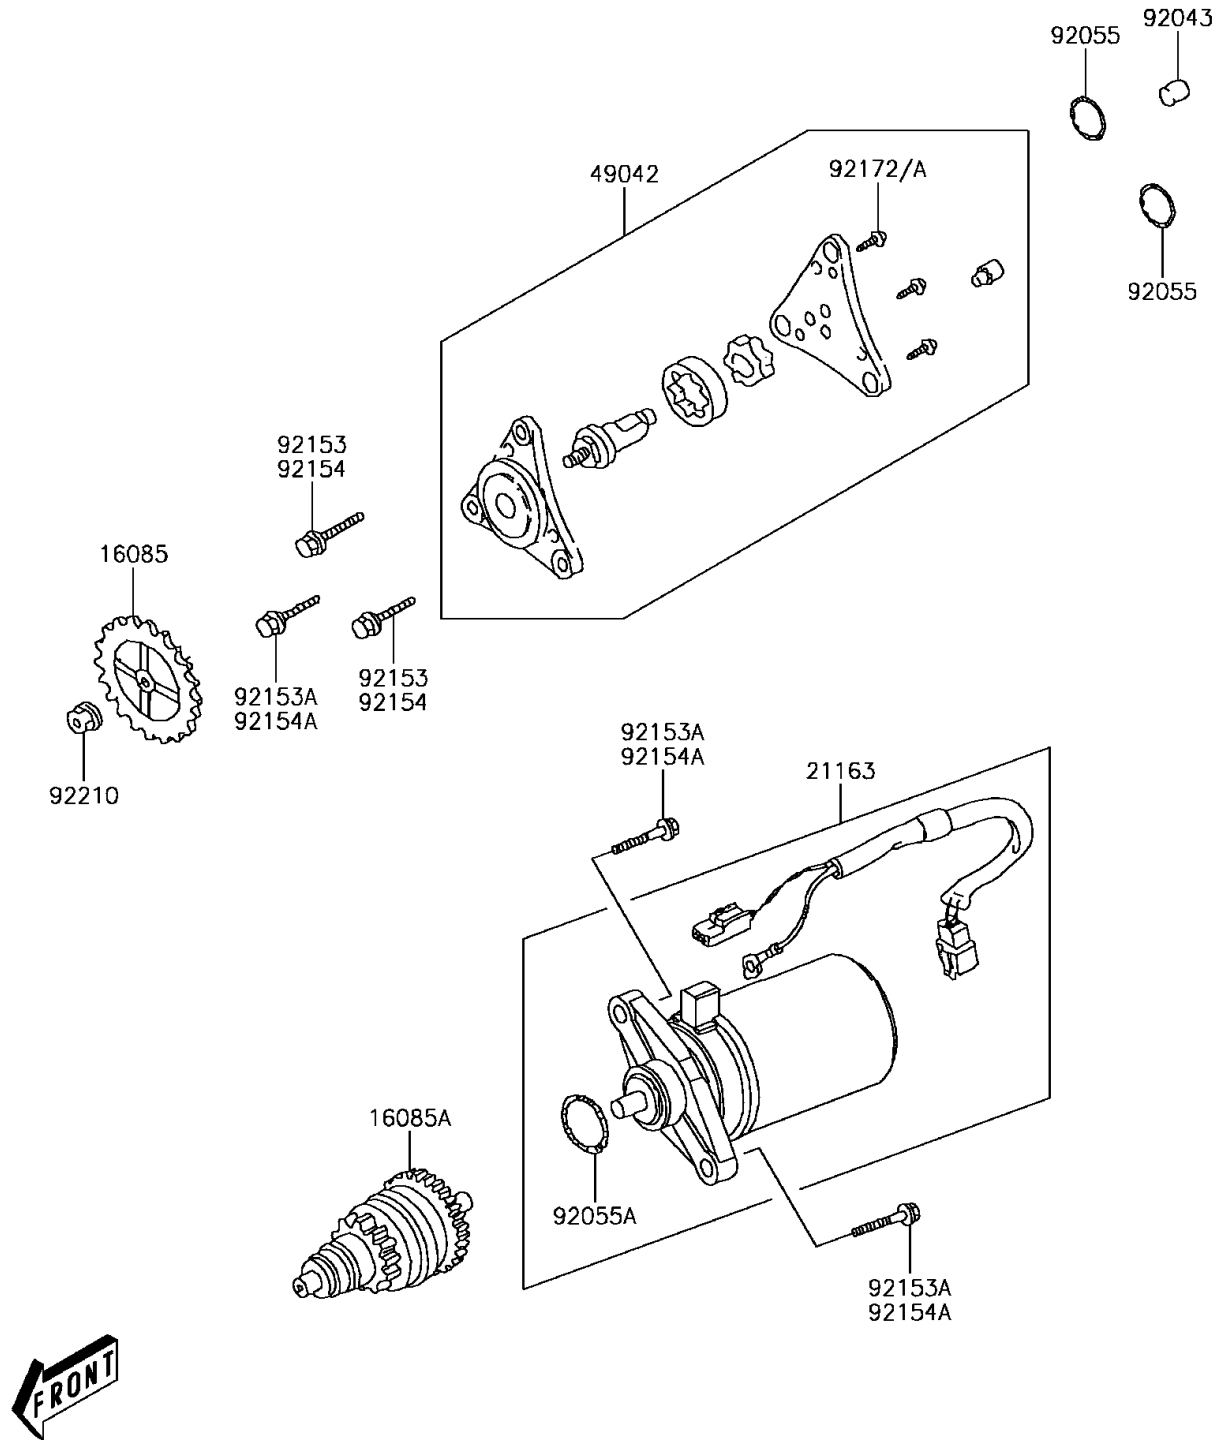

2014 KFX® 50 PARTS DIAGRAM

Starter Motor

E1840

2014 KFX® 50 PARTS LIST

Starter Motor

ITEM NAME	PART NUMBER	QUANTITY
GEAR,OIL PUMP (Ref # 16085)	16085-Y002	1
GEAR,STARTER (Ref # 16085A)	16085-Y007	1
STARTER-ELECTRIC (Ref # 21163)	21163-Y001	1
PUMP-OIL (Ref # 49042)	49042-Y002	1
PIN,8X12 (Ref # 92043)	92043-Y007	1
RING-O,9X1.6 (Ref # 92055)	92055-Y009	2
RING-O (Ref # 92055A)	92055-Y012	1
BOLT,FLANGE,6X20 (Ref # 92153)	92153-Y049	2
BOLT,FLANGE,6X25 (Ref # 92153A)	92153-Y051	3
SCREW,4X10 (Ref # 92172)	92172-Y007	3
NUT,6MM (Ref # 92210)	92210-Y027	1