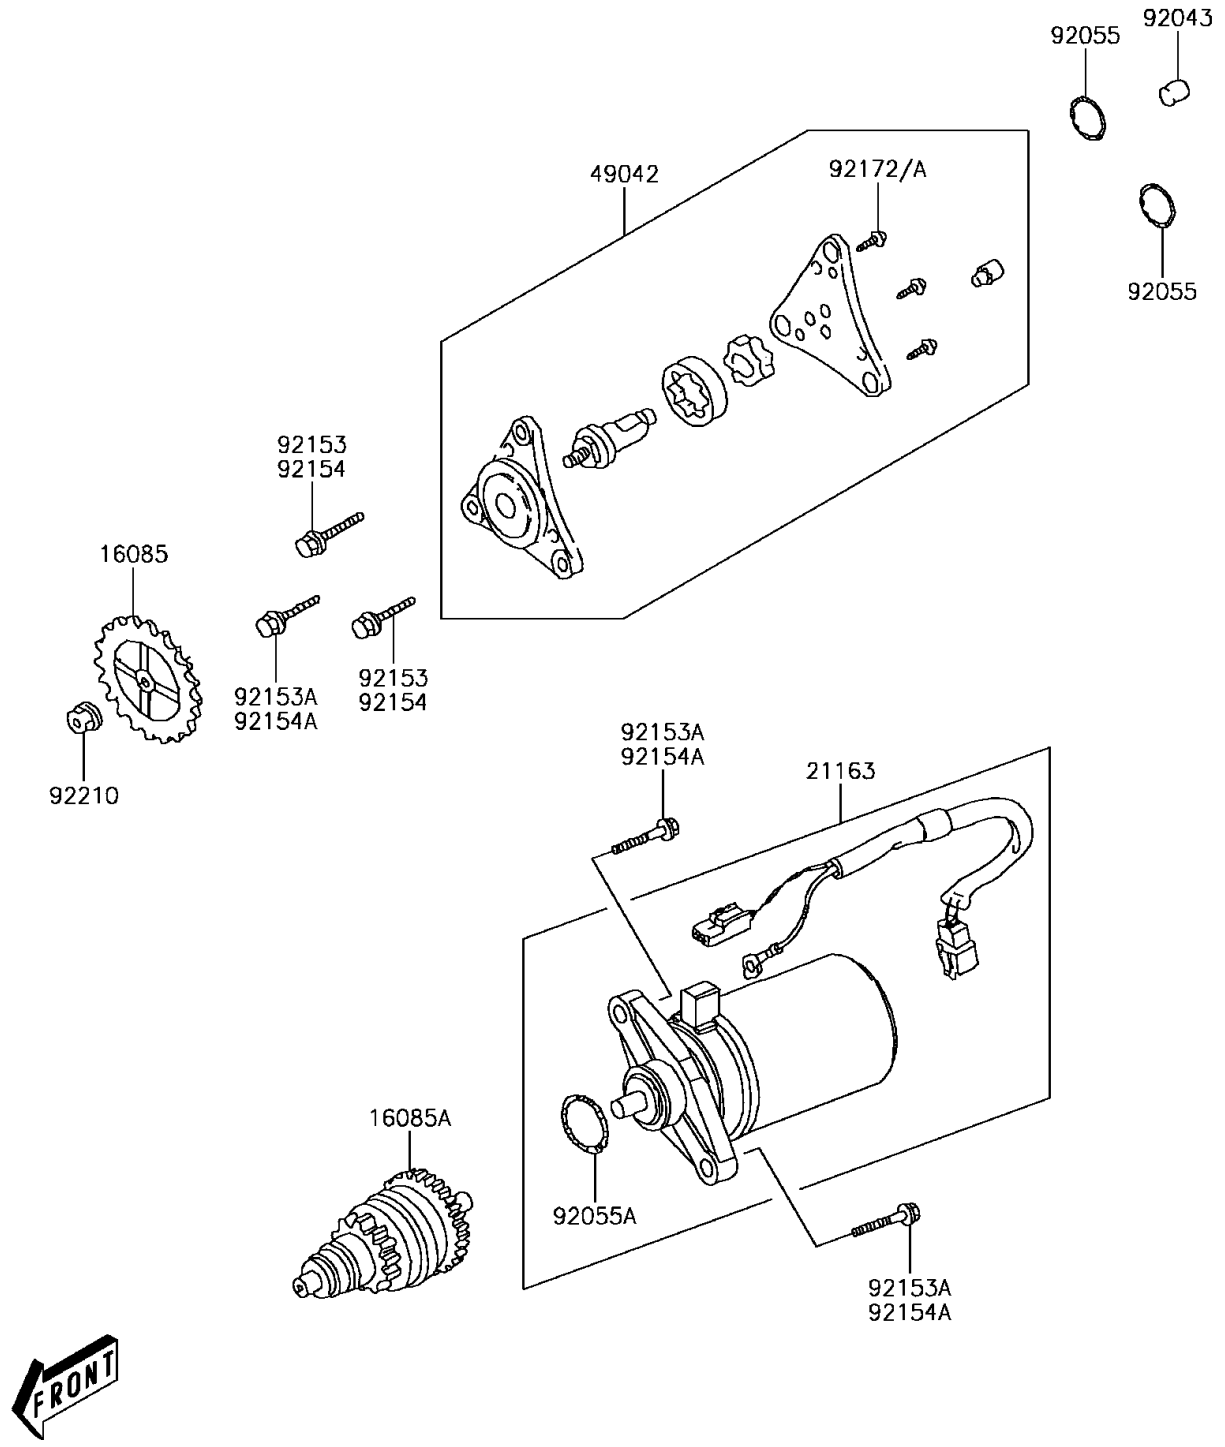

2015 KFX® 50 PARTS DIAGRAM

Starter Motor

E1840

2015 KFX® 50 PARTS LIST

Starter Motor

ITEM NAME	PART NUMBER	QUANTITY
GEAR,OIL PUMP (Ref # 16085)	16085-Y002	1
GEAR,STARTER (Ref # 16085A)	16085-Y007	1
STARTER-ELECTRIC (Ref # 21163)	21163-Y001	1
PUMP-OIL (Ref # 49042)	49042-Y002	1
PIN,8X12 (Ref # 92043)	92043-Y007	1
RING-O,9X1.6 (Ref # 92055)	92055-Y009	2
RING-O (Ref # 92055A)	92055-Y012	1
BOLT,FLANGE,6X20 (Ref # 92153)	92153-Y049	2
BOLT,FLANGE,6X25 (Ref # 92153A)	92153-Y051	3
SCREW,4X10 (Ref # 92172)	92172-Y007	3
NUT,6MM (Ref # 92210)	92210-Y027	1