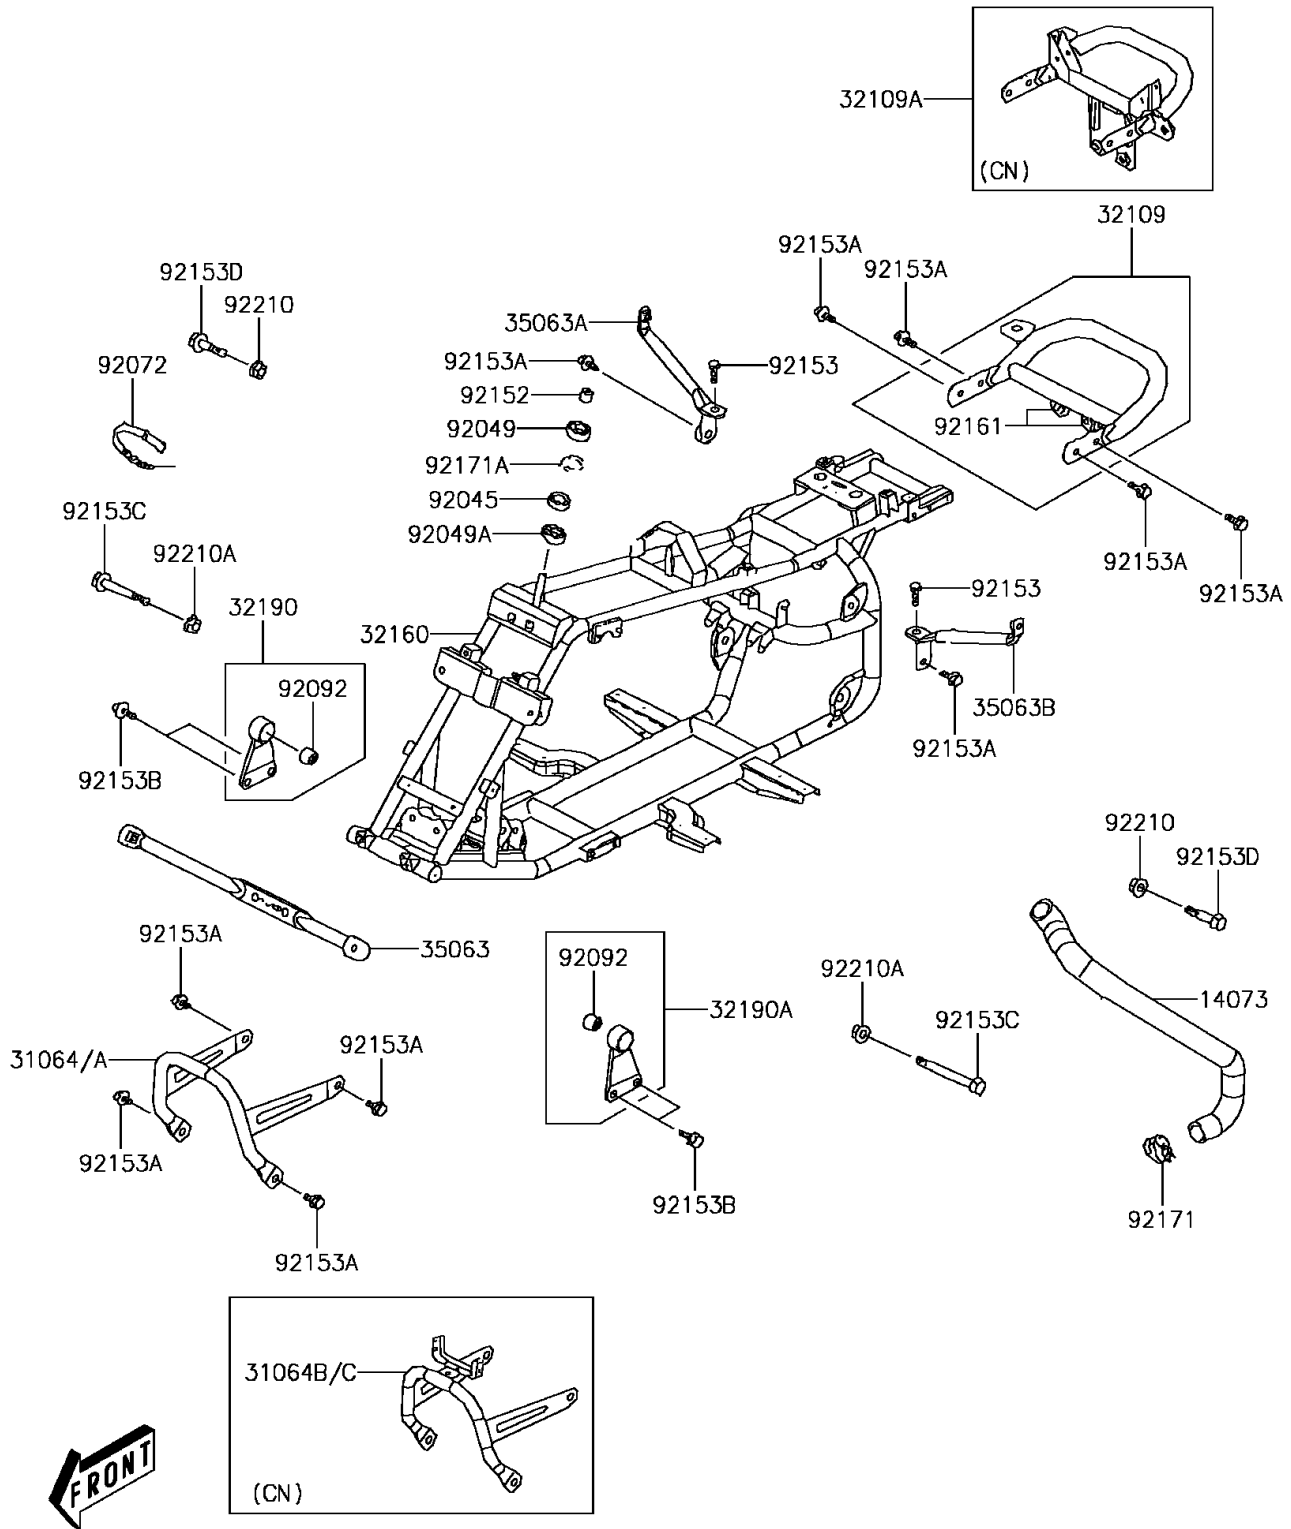

2014 KFX®50 PARTS DIAGRAM

Frame

F2120

2014 KFX®50 PARTS LIST

Frame

ITEM NAME	PART NUMBER	QUANTITY
DUCT (Ref # 14073)	14073-Y002	1
PIPE-COMP,FRONT BUMPER,SILVER (Ref # 31064A)	31064-Y001-938	1
PIPE-COMP,FRONT BUMPER,SILVER (Ref # 31064C)	31064-Y002-938	1
GRIP-FRAME,RR (Ref # 32109)	32109-Y001	1
GRIP-FRAME,RR (Ref # 32109A)	32109-Y003	1
FRAME-COMP (Ref # 32160)	32160-Y002	1
BRACKET-ENGINE,RH (Ref # 32190)	32190-Y001	1
BRACKET-ENGINE,LH (Ref # 32190A)	32190-Y002	1
STAY,FR (Ref # 35063)	35063-Y002	1
STAY,REAR FENDER,RH (Ref # 35063A)	35063-Y004	1
STAY,REAR FENDER,LH (Ref # 35063B)	35063-Y005	1
BEARING-BALL,6002 (Ref # 92045)	92045-Y009	1
SEAL-OIL,18X32X7 (Ref # 92049)	92049-Y003	1
SEAL-OIL,22X35X7 (Ref # 92049A)	92049-Y005	1
BAND (Ref # 92072)	92072-Y003	1
BUSHING-RUBBER (Ref # 92092)	92092-Y001	2
COLLAR (Ref # 92152)	92152-Y009	1
BOLT,FLANGE,6X12 (Ref # 92153)	92153-Y023	2
BOLT,FLANGE,8X12 (Ref # 92153A)	92153-Y031	10
BOLT,FLANGE,8X16 (Ref # 92153B)	92153-Y032	4
BOLT,FLANGE,10X70 (Ref # 92153C)	92153-Y043	2
BOLT,FLANGE,8X40 (Ref # 92153D)	92153-Y069	2
DAMPER (Ref # 92161)	92161-Y006	2
CLAMP (Ref # 92171)	92171-Y004	1
CLAMP (Ref # 92171A)	92171-Y009	1
NUT,FLANGE,8MM (Ref # 92210)	92210-Y032	2
NUT,10MM (Ref # 92210A)	92210-Y034	2