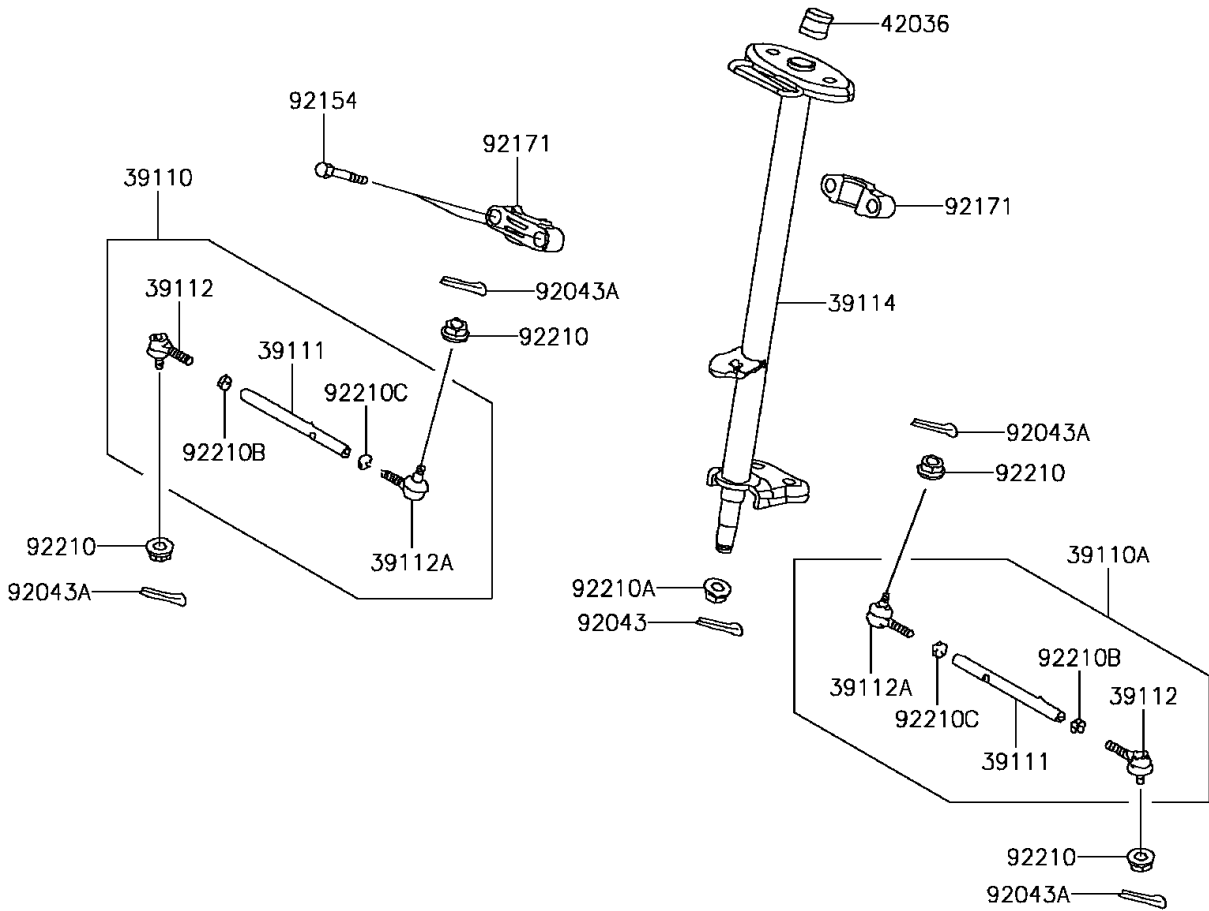

2014 KFX® 50 PARTS DIAGRAM

Steering Shaft

F2121

2014 KFX® 50 PARTS LIST

Steering Shaft

ITEM NAME	PART NUMBER	QUANTITY
ROD-ASSY-TIE,RH (Ref # 39110)	39110-Y003	1
ROD-ASSY-TIE,LH (Ref # 39110A)	39110-Y004	1
ROD-TIE (Ref # 39111)	39111-Y001	2
RODEND-TIE (Ref # 39112)	39112-Y003	2
RODEND-TIE (Ref # 39112A)	39112-Y004	2
SHAFT-COMP-STRG (Ref # 39114)	39114-Y001	1
SLEEVE (Ref # 42036)	42036-Y001	1
PIN,3X25 (Ref # 92043)	92043-Y009	1
PIN,2.5X20 (Ref # 92043A)	92043-Y010	4
BOLT,FLANGE,8X65 (Ref # 92154)	92154-Y120	2
CLAMP,STEERING SHAFT (Ref # 92171)	92171-Y006	2
NUT,10MM (Ref # 92210)	92210-Y010	4
NUT,14MM (Ref # 92210A)	92210-Y012	1
NUT,10MM (Ref # 92210B)	92210-Y021	2
NUT,10MM (Ref # 92210C)	92210-Y022	2