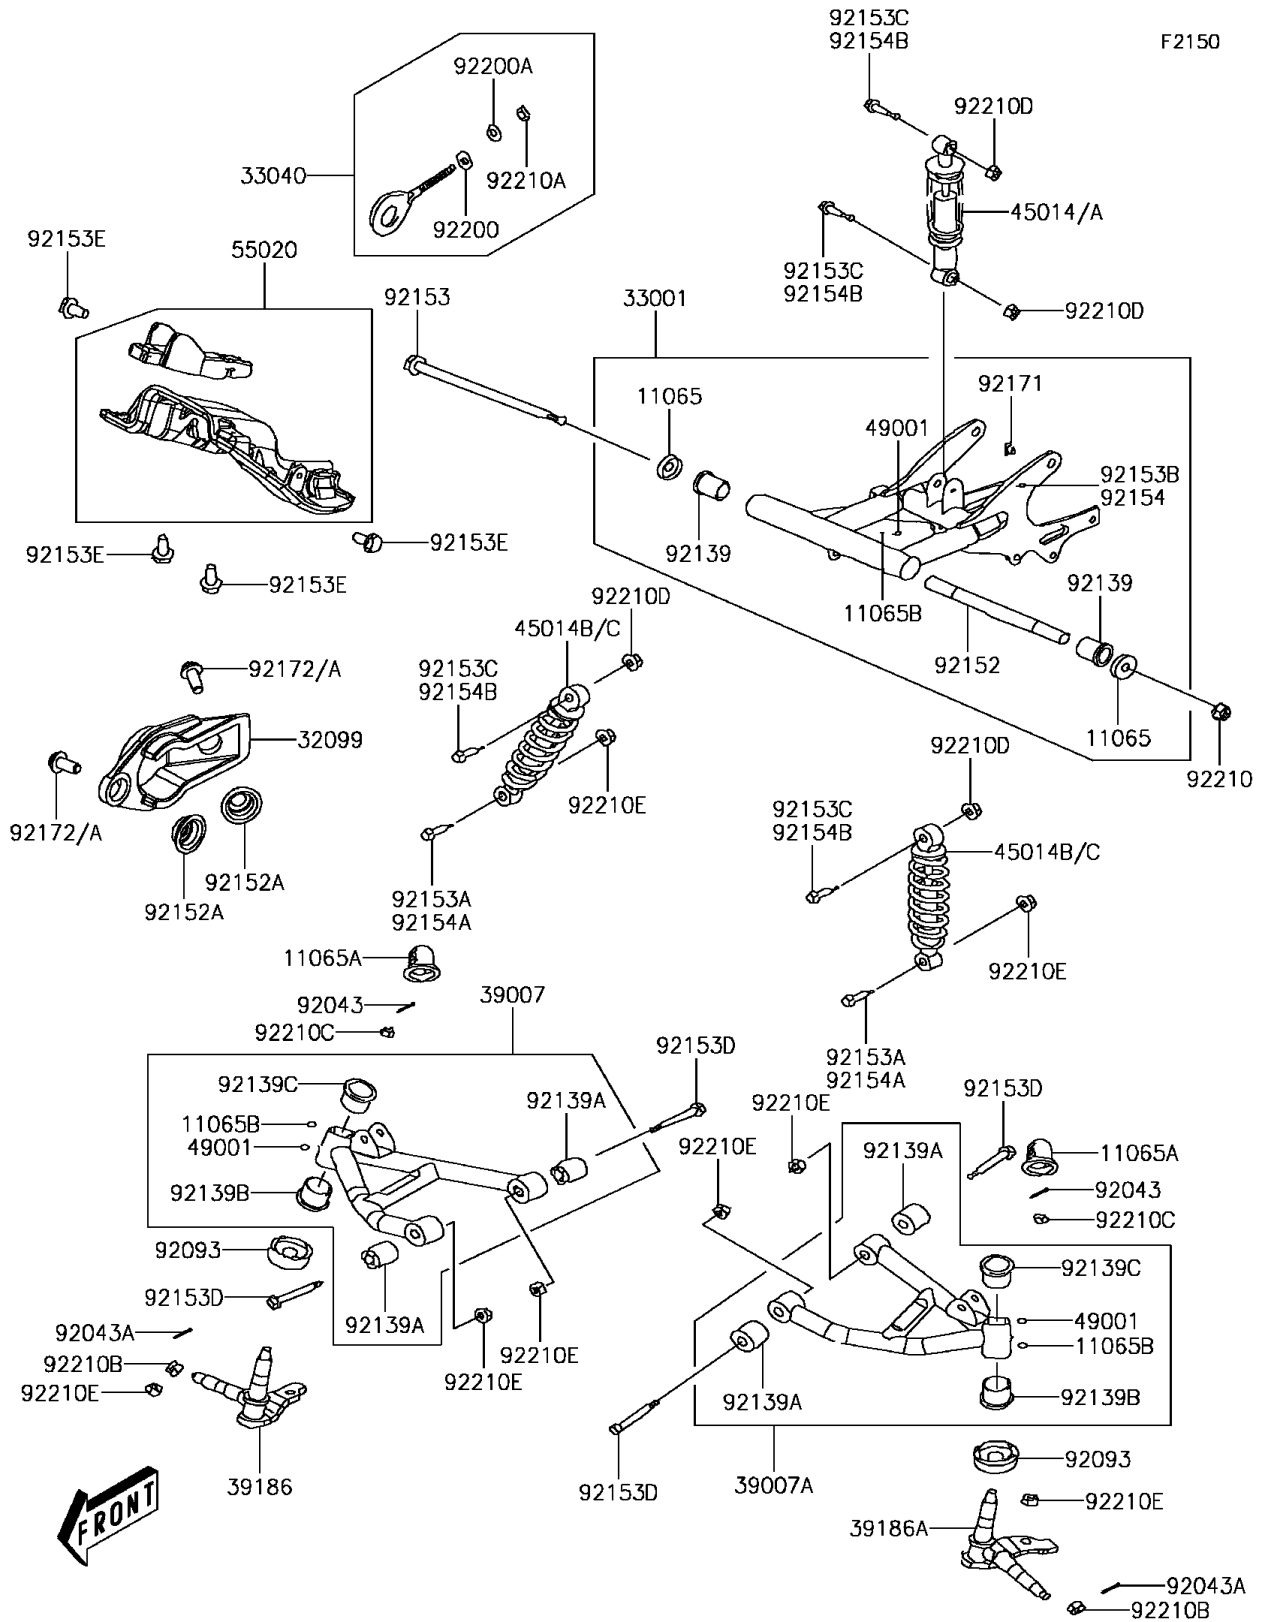

# 2014 KFX®50 PARTS DIAGRAM

## 2014 KFX® 50 PARTS LIST

### Suspension

ITEM NAME	PART NUMBER	QUANTITY
CAP (Ref # 11065)	11065-Y003	2
CAP (Ref # 11065A)	11065-Y004	2
CAP,GREASE NIPPLE (Ref # 11065B)	11065-Y005	3
CASE,KICK STARTER (Ref # 32099)	32099-Y001	1
ARM-COMP-SWING (Ref # 33001)	33001-Y001	1
ADJUSTER-CHAIN (Ref # 33040)	33040-Y001	1
ARM-SUSP,RH (Ref # 39007)	39007-Y001	1
ARM-SUSP,LH (Ref # 39007A)	39007-Y002	1
KNUCKLE,RH (Ref # 39186)	39186-Y001	1
KNUCKLE,LH (Ref # 39186A)	39186-Y002	1
SHOCKABSORBER,RR,WHITE (Ref # 45014)	45014-Y002-937	1
SHOCKABSORBER,FR,WHITE (Ref # 45014B)	45014-Y003-937	2
NIPPLE-GREASE (Ref # 49001)	49001-Y001	3
GUARD (Ref # 55020)	55020-Y004	1
PIN,2X20 (Ref # 92043)	92043-Y008	2
PIN,3X25 (Ref # 92043A)	92043-Y009	2
SEAL (Ref # 92093)	92093-Y007	2
BUSHING,RR (Ref # 92139)	92139-Y003	2
BUSHING,SUSPENSION ARM (Ref # 92139A)	92139-Y004	4
BUSHING,SUSPENSION ARM (Ref # 92139B)	92139-Y005	2
BUSHING,SUSPENSION ARM (Ref # 92139C)	92139-Y006	2
COLLAR (Ref # 92152)	92152-Y010	1
COLLAR (Ref # 92152A)	92152-Y011	2
BOLT (Ref # 92153)	92153-Y011	1
BOLT,10X40 (Ref # 92153A)	92153-Y016	2
BOLT,FLANGE,6X10 (Ref # 92153B)	92153-Y022	1
BOLT,FLANGE,10X40 (Ref # 92153C)	92153-Y041	4
BOLT,FLANGE,10X50 (Ref # 92153D)	92153-Y042	4
BOLT,6X16 (Ref # 92153E)	92153-Y064	4

### Suspension

ITEM NAME	PART NUMBER	QUANTITY
CLAMP,BRAKE HOSE (Ref # 92171)	92171-Y005	1
SCREW,6X12 (Ref # 92172)	92172-Y016	2
WASHER,8MM (Ref # 92200)	92200-Y016	1
WASHER,8MM (Ref # 92200A)	92200-Y019	1
NUT,14MM (Ref # 92210)	92210-Y012	1
NUT,8MM (Ref # 92210A)	92210-Y018	1
NUT,12MM (Ref # 92210B)	92210-Y023	2
NUT,10MM (Ref # 92210C)	92210-Y024	2
NUT,10MM (Ref # 92210D)	92210-Y029	4
NUT,10MM (Ref # 92210E)	92210-Y034	8