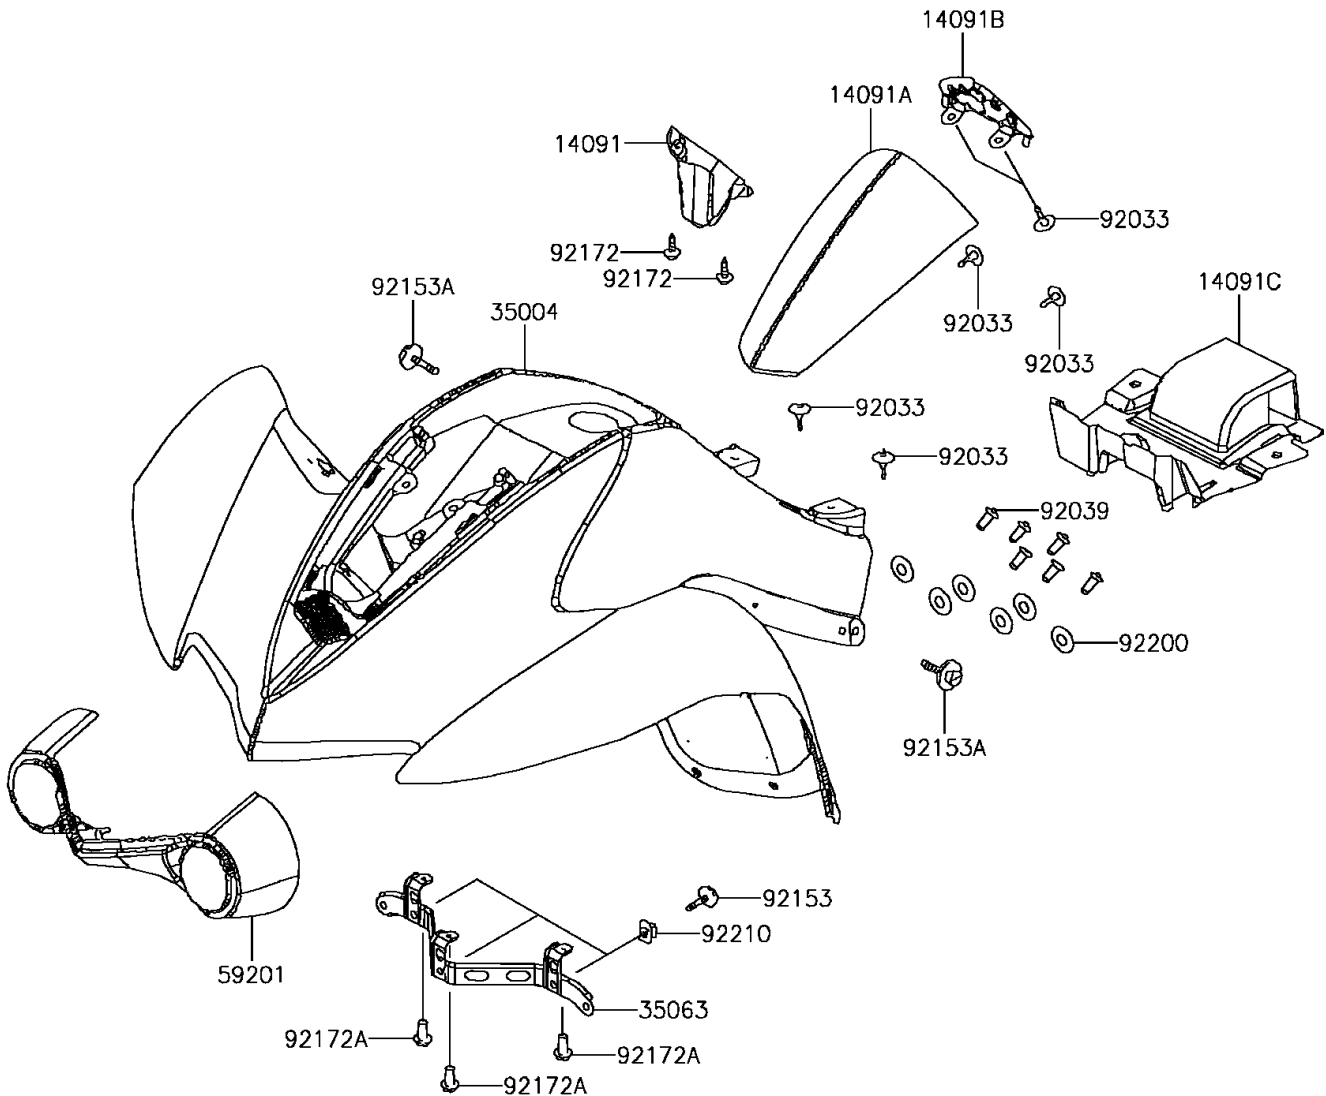

2014 KFX®50 PARTS DIAGRAM

Front Fender(s)

F2171

2014 KFX® 50 PARTS LIST

Front Fender(s)

ITEM NAME	PART NUMBER	QUANTITY
COVER,MAIN SWITCH,BLACK (Ref # 14091)	14091-Y006-933	1
COVER,FRONT,WHITE (Ref # 14091A)	14091-Y007-932	1
COVER,CENTER,BLACK (Ref # 14091B)	14091-Y008-933	1
COVER,INNER,BLACK (Ref # 14091C)	14091-Y013-933	1
FENDER-FRONT,GREEN (Ref # 35004)	35004-Y001-930	1
STAY,FRONT FENDER (Ref # 35063)	35063-Y003	1
BUMPER,FRONT,BLACK (Ref # 59201)	59201-Y001-933	1
RIVET (Ref # 92033)	92033-Y010	6
RIVET,3.2X9.8 (Ref # 92039)	92039-Y001	6
BOLT,5X16 (Ref # 92153)	92153-Y013	3
BOLT,6X16 (Ref # 92153A)	92153-Y018	4
SCREW,4X12 (Ref # 92172)	92172-Y019	2
SCREW,TAPPING,5X16 (Ref # 92172A)	92172-Y020	3
WASHER,3MM (Ref # 92200)	92200-Y017	6
NUT,5MM (Ref # 92210)	92210-Y016	3