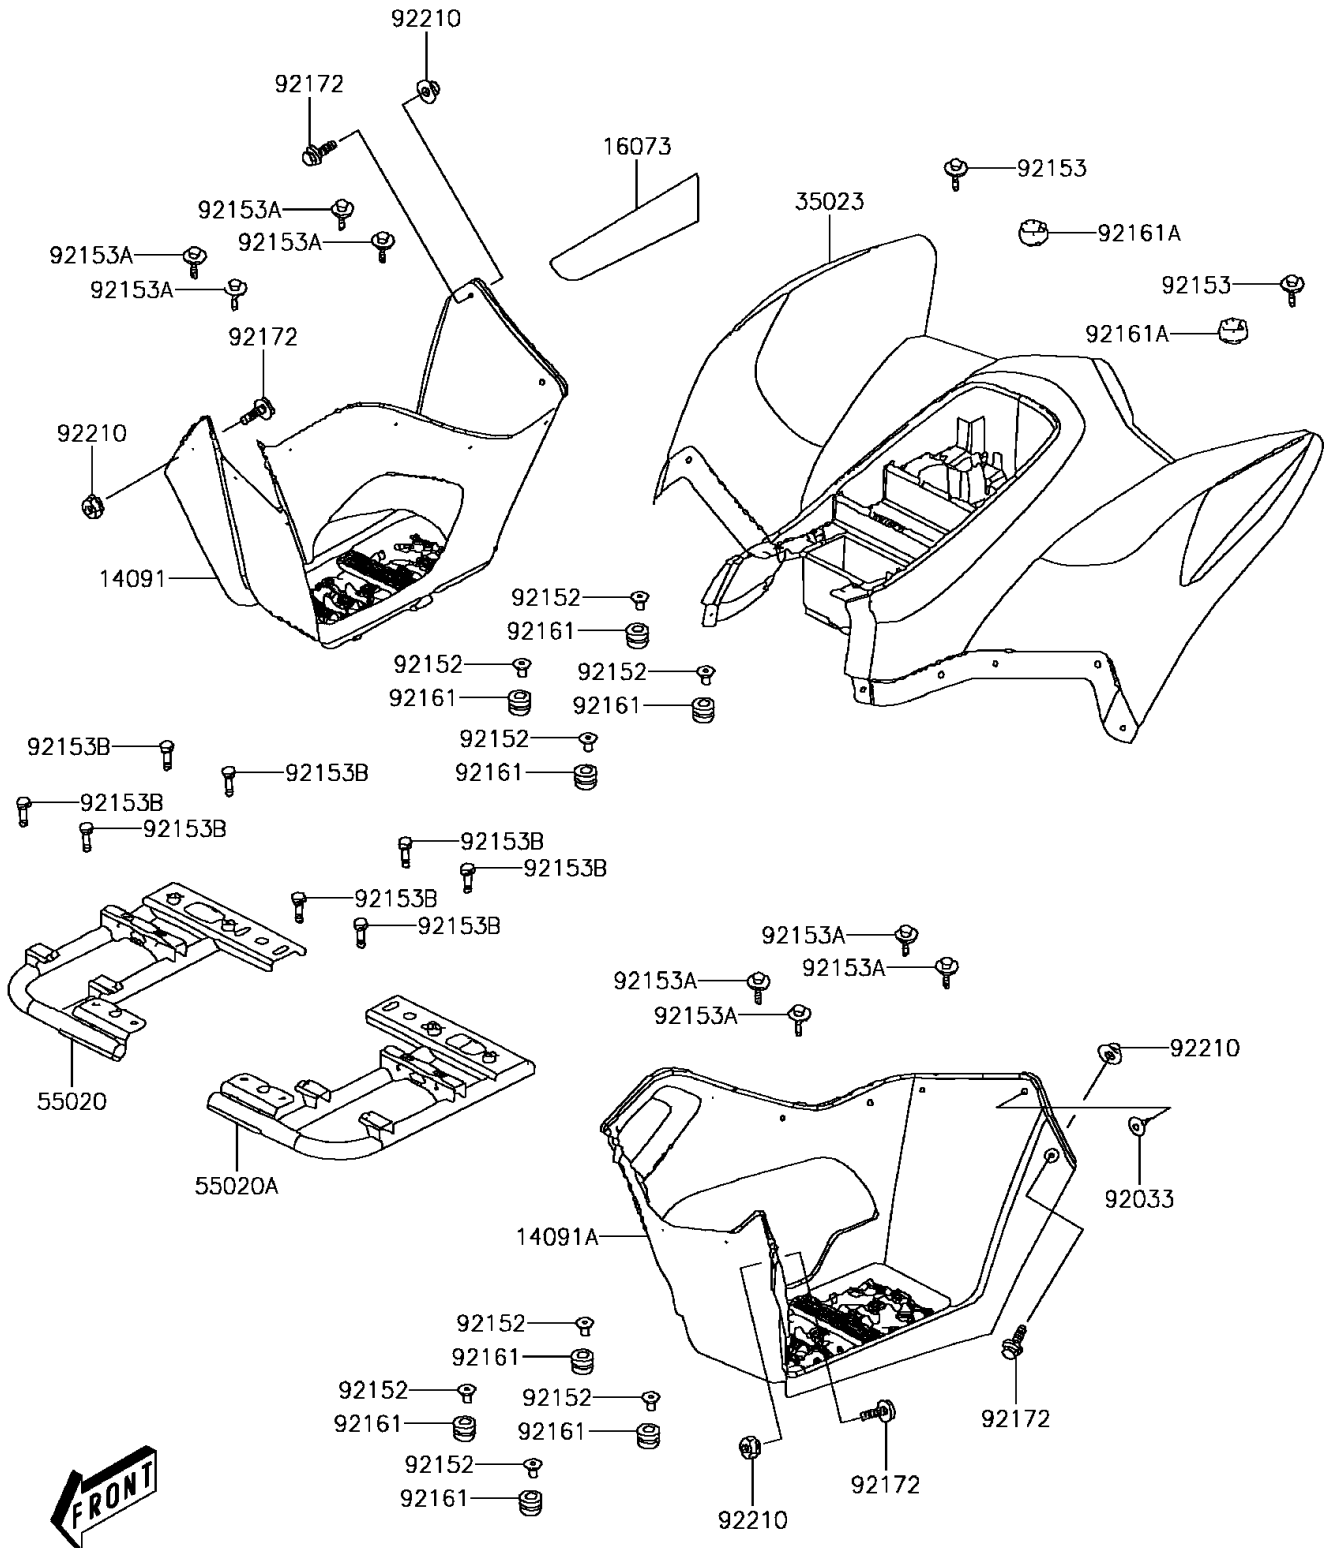

2013 KFX® 50 PARTS DIAGRAM

Rear Fender(s)

F2172

2013 KFX® 50 PARTS LIST

Rear Fender(s)

ITEM NAME	PART NUMBER	QUANTITY
COVER,SIDE,RH,BLACK (Ref # 14091)	14091-Y009-933	1
COVER,SIDE,LH,BLACK (Ref # 14091A)	14091-Y010-933	1
INSULATOR (Ref # 16073)	16073-Y003	1
FENDER-REAR,GREEN (Ref # 35023)	35023-Y001-930	1
GUARD,SIDE,RH (Ref # 55020)	55020-Y002	1
GUARD,SIDE,LH (Ref # 55020A)	55020-Y003	1
RIVET (Ref # 92033)	92033-Y010	16
COLLAR (Ref # 92152)	92152-Y014	8
BOLT,6X16 (Ref # 92153)	92153-Y018	5
BOLT,6X20 (Ref # 92153A)	92153-Y019	8
BOLT,FLANGE,8X16 (Ref # 92153B)	92153-Y032	8
DAMPER (Ref # 92161)	92161-Y003	8
DAMPER (Ref # 92161A)	92161-Y005	2
SCREW,6X16 (Ref # 92172)	92172-Y004	4
NUT (Ref # 92210)	92210-Y031	4