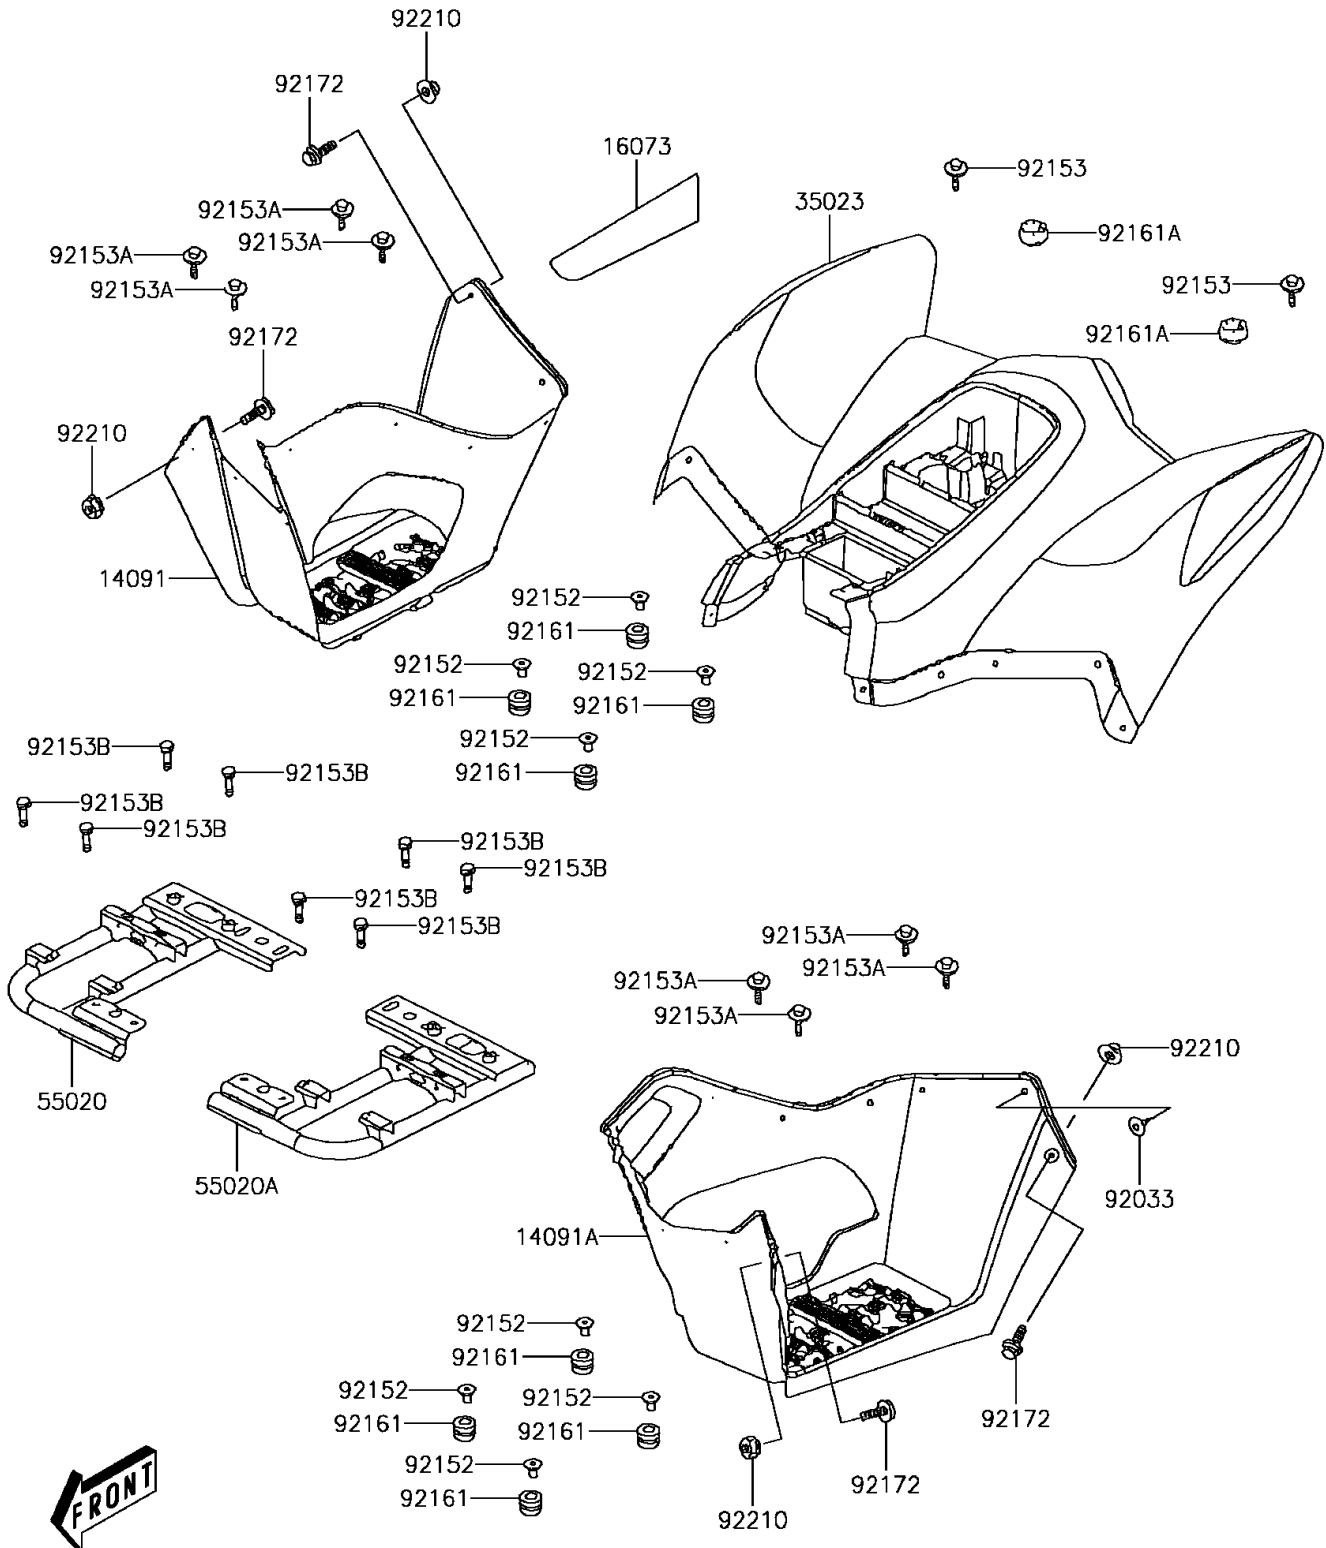

2014 KFX® 50 PARTS DIAGRAM

Rear Fender(s)

F2172

2014 KFX® 50 PARTS LIST

Rear Fender(s)

ITEM NAME	PART NUMBER	QUANTITY
COVER,SIDE,RH,BLACK (Ref # 14091)	14091-Y009-933	1
COVER,SIDE,LH,BLACK (Ref # 14091A)	14091-Y010-933	1
INSULATOR (Ref # 16073)	16073-Y003	1
FENDER-REAR,GREEN (Ref # 35023)	35023-Y001-930	1
GUARD,SIDE,RH (Ref # 55020)	55020-Y002	1
GUARD,SIDE,LH (Ref # 55020A)	55020-Y003	1
RIVET (Ref # 92033)	92033-Y010	16
COLLAR (Ref # 92152)	92152-Y014	8
BOLT,6X16 (Ref # 92153)	92153-Y018	5
BOLT,6X20 (Ref # 92153A)	92153-Y019	8
BOLT,FLANGE,8X16 (Ref # 92153B)	92153-Y032	8
DAMPER (Ref # 92161)	92161-Y003	8
DAMPER (Ref # 92161A)	92161-Y005	2
SCREW,6X16 (Ref # 92172)	92172-Y004	4
NUT (Ref # 92210)	92210-Y031	4