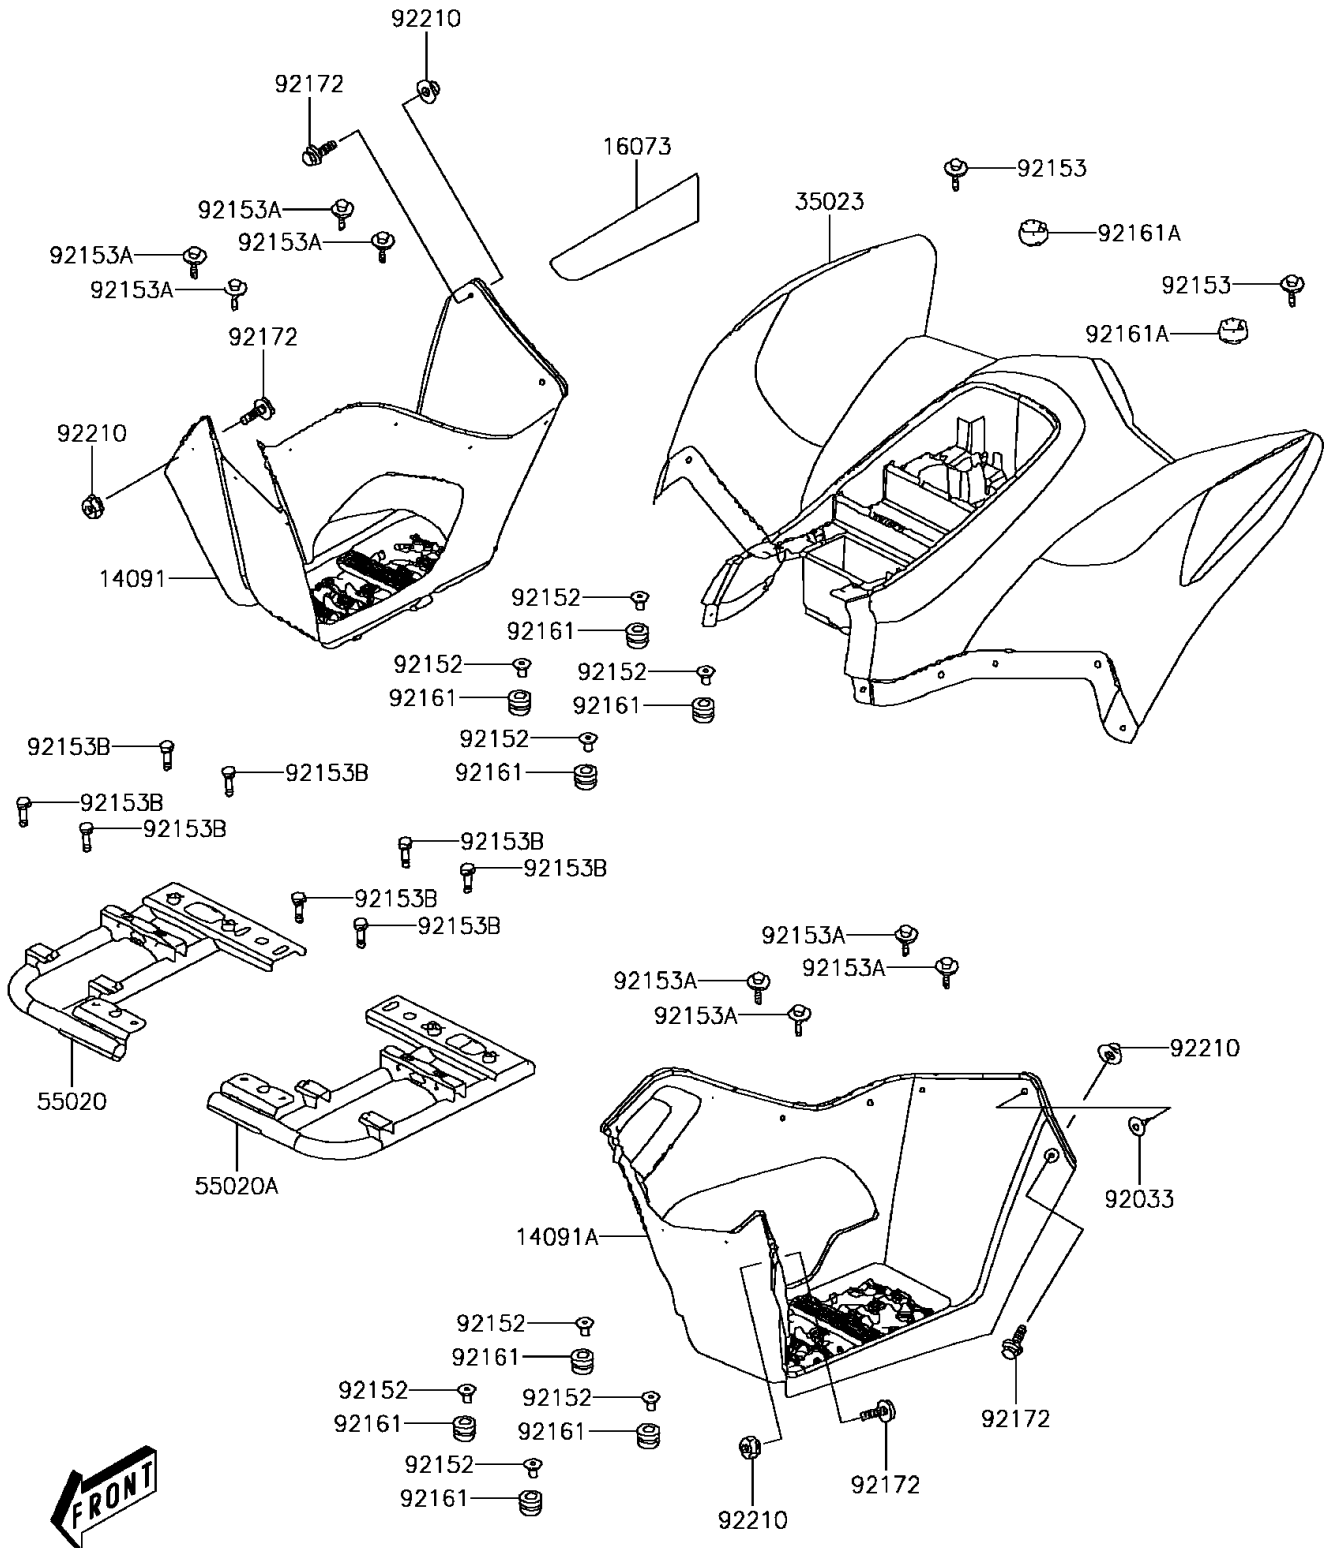

# 2016 KFX®50 PARTS DIAGRAM

Rear Fender(s)

F2172

## 2016 KFX® 50 PARTS LIST

### Rear Fender(s)

ITEM NAME	PART NUMBER	QUANTITY
COVER,SIDE,RH,BLACK (Ref # 14091)	14091-Y009-933	1
COVER,SIDE,LH,BLACK (Ref # 14091A)	14091-Y010-933	1
INSULATOR (Ref # 16073)	16073-Y003	1
FENDER-REAR,GREEN (Ref # 35023)	35023-Y001-930	1
GUARD,SIDE,RH (Ref # 55020)	55020-Y002	1
GUARD,SIDE,LH (Ref # 55020A)	55020-Y003	1
RIVET (Ref # 92033)	92033-Y010	16
COLLAR (Ref # 92152)	92152-Y014	8
BOLT,6X16 (Ref # 92153)	92153-Y018	5
BOLT,6X20 (Ref # 92153A)	92153-Y019	8
BOLT,FLANGE,8X16 (Ref # 92153B)	92153-Y032	8
DAMPER (Ref # 92161)	92161-Y003	8
DAMPER (Ref # 92161A)	92161-Y005	2
SCREW,6X16 (Ref # 92172)	92172-Y004	4
NUT (Ref # 92210)	92210-Y031	4