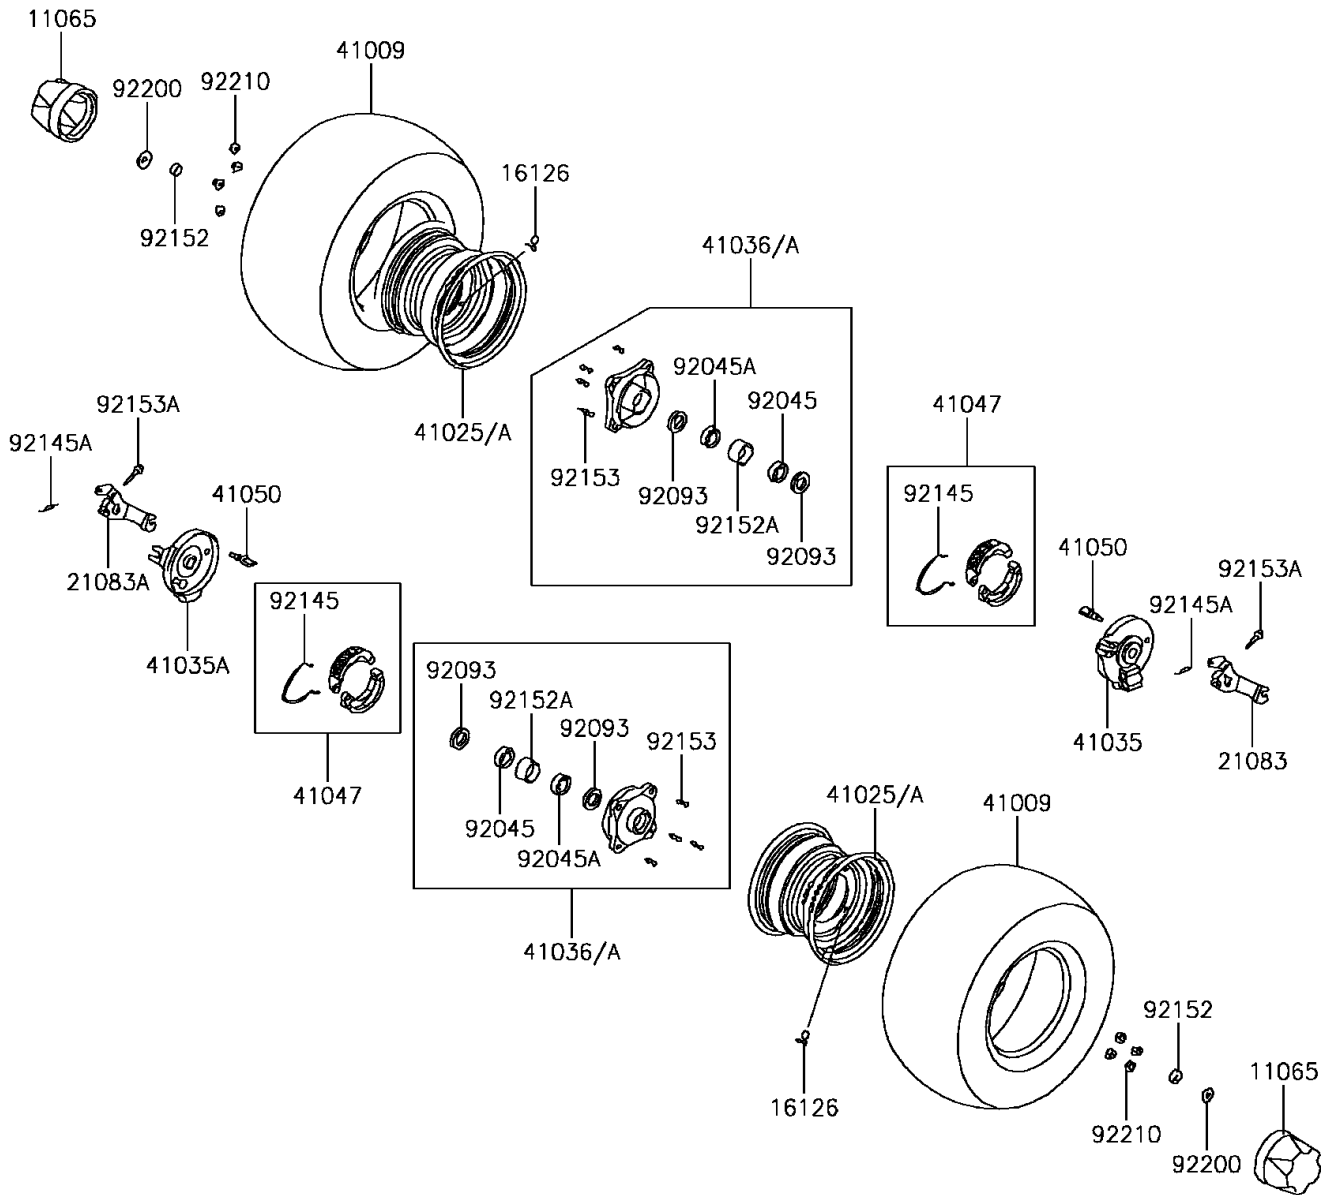

2014 KFX®50 PARTS DIAGRAM

Front Hub

F2230

2014 KFX® 50 PARTS LIST

Front Hub

ITEM NAME	PART NUMBER	QUANTITY
CAP,WHEEL (Ref # 11065)	11065-Y002	2
VALVE,RIM (Ref # 16126)	16126-Y001	2
ARM,BRAKE,RH (Ref # 21083)	21083-Y001	1
ARM,BRAKE,LH (Ref # 21083A)	21083-Y002	1
TIRE (Ref # 41009)	41009-Y002	2
RIM,SILVER (Ref # 41025A)	41025-Y002-936	2
PANEL-ASSY-BRAKE,FR,RH,SILVER (Ref # 41035)	41035-Y001-934	1
PANEL-ASSY-BRAKE,FR,LH,SILVER (Ref # 41035A)	41035-Y002-934	1
HUB-ASSY,FR,SILVER (Ref # 41036A)	41036-Y002-936	2
SHOE-ASSY-BRAKE,FR (Ref # 41047)	41047-Y001	2
CAM-BRAKE (Ref # 41050)	41050-Y001	2
BEARING-BALL,6002 (Ref # 92045)	92045-Y010	2
BEARING-BALL,6003 (Ref # 92045A)	92045-Y011	2
SEAL,22X35X7 (Ref # 92093)	92093-Y008	4
SPRING,BRAKE SHOE (Ref # 92145)	92145-Y013	2
SPRING,RETURN (Ref # 92145A)	92145-Y014	2
COLLAR (Ref # 92152)	92152-Y008	2
COLLAR (Ref # 92152A)	92152-Y009	2
BOLT,STUD,10X17 (Ref # 92153)	92153-Y017	8
BOLT,FLANGE,5X24 (Ref # 92153A)	92153-Y021	2
WASHER,12MM (Ref # 92200)	92200-Y011	2
NUT,10MM (Ref # 92210)	92210-Y010	8