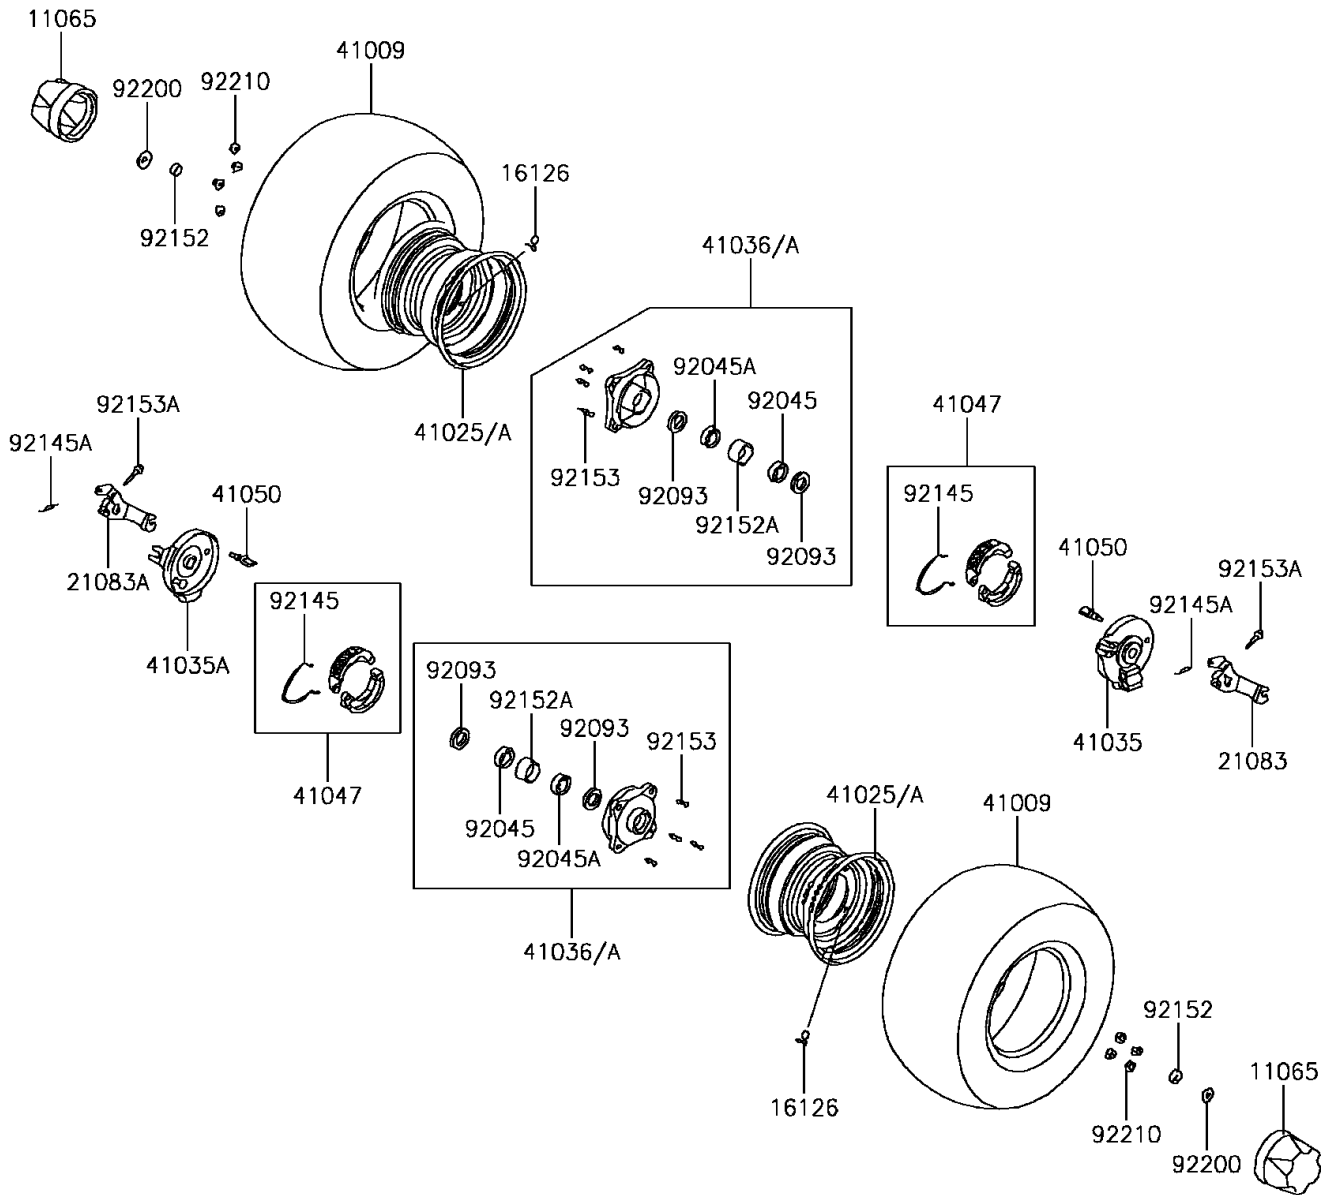

2017 KFX®50 PARTS DIAGRAM

Front Hub

F2230

2017 KFX®50 PARTS LIST

Front Hub

ITEM NAME	PART NUMBER	QUANTITY
CAP,WHEEL (Ref # 11065)	11065-Y002	2
VALVE,RIM (Ref # 16126)	16126-Y001	2
ARM,BRAKE,RH (Ref # 21083)	21083-Y001	1
ARM,BRAKE,LH (Ref # 21083A)	21083-Y002	1
TIRE (Ref # 41009)	41009-Y002	2
RIM,BLACK (Ref # 41025)	41025-Y002-935	2
PANEL-ASSY-BRAKE,FR,RH,SILVER (Ref # 41035)	41035-Y001-934	1
PANEL-ASSY-BRAKE,FR,LH,SILVER (Ref # 41035A)	41035-Y002-934	1
HUB-ASSY,FR,BLACK (Ref # 41036)	41036-Y002-935	2
SHOE-ASSY-BRAKE,FR (Ref # 41047)	41047-Y001	2
CAM-BRAKE (Ref # 41050)	41050-Y001	2
BEARING-BALL,6002 (Ref # 92045)	92045-Y010	2
BEARING-BALL,6003 (Ref # 92045A)	92045-Y011	2
SEAL,22X35X7 (Ref # 92093)	92093-Y008	4
SPRING,BRAKE SHOE (Ref # 92145)	92145-Y013	2
SPRING,RETURN (Ref # 92145A)	92145-Y014	2
COLLAR (Ref # 92152)	92152-Y008	2
COLLAR (Ref # 92152A)	92152-Y009	2
BOLT,STUD,10X17 (Ref # 92153)	92153-Y017	8
BOLT,FLANGE,5X24 (Ref # 92153A)	92153-Y021	2
WASHER,12MM (Ref # 92200)	92200-Y011	2
NUT,10MM (Ref # 92210)	92210-Y010	8