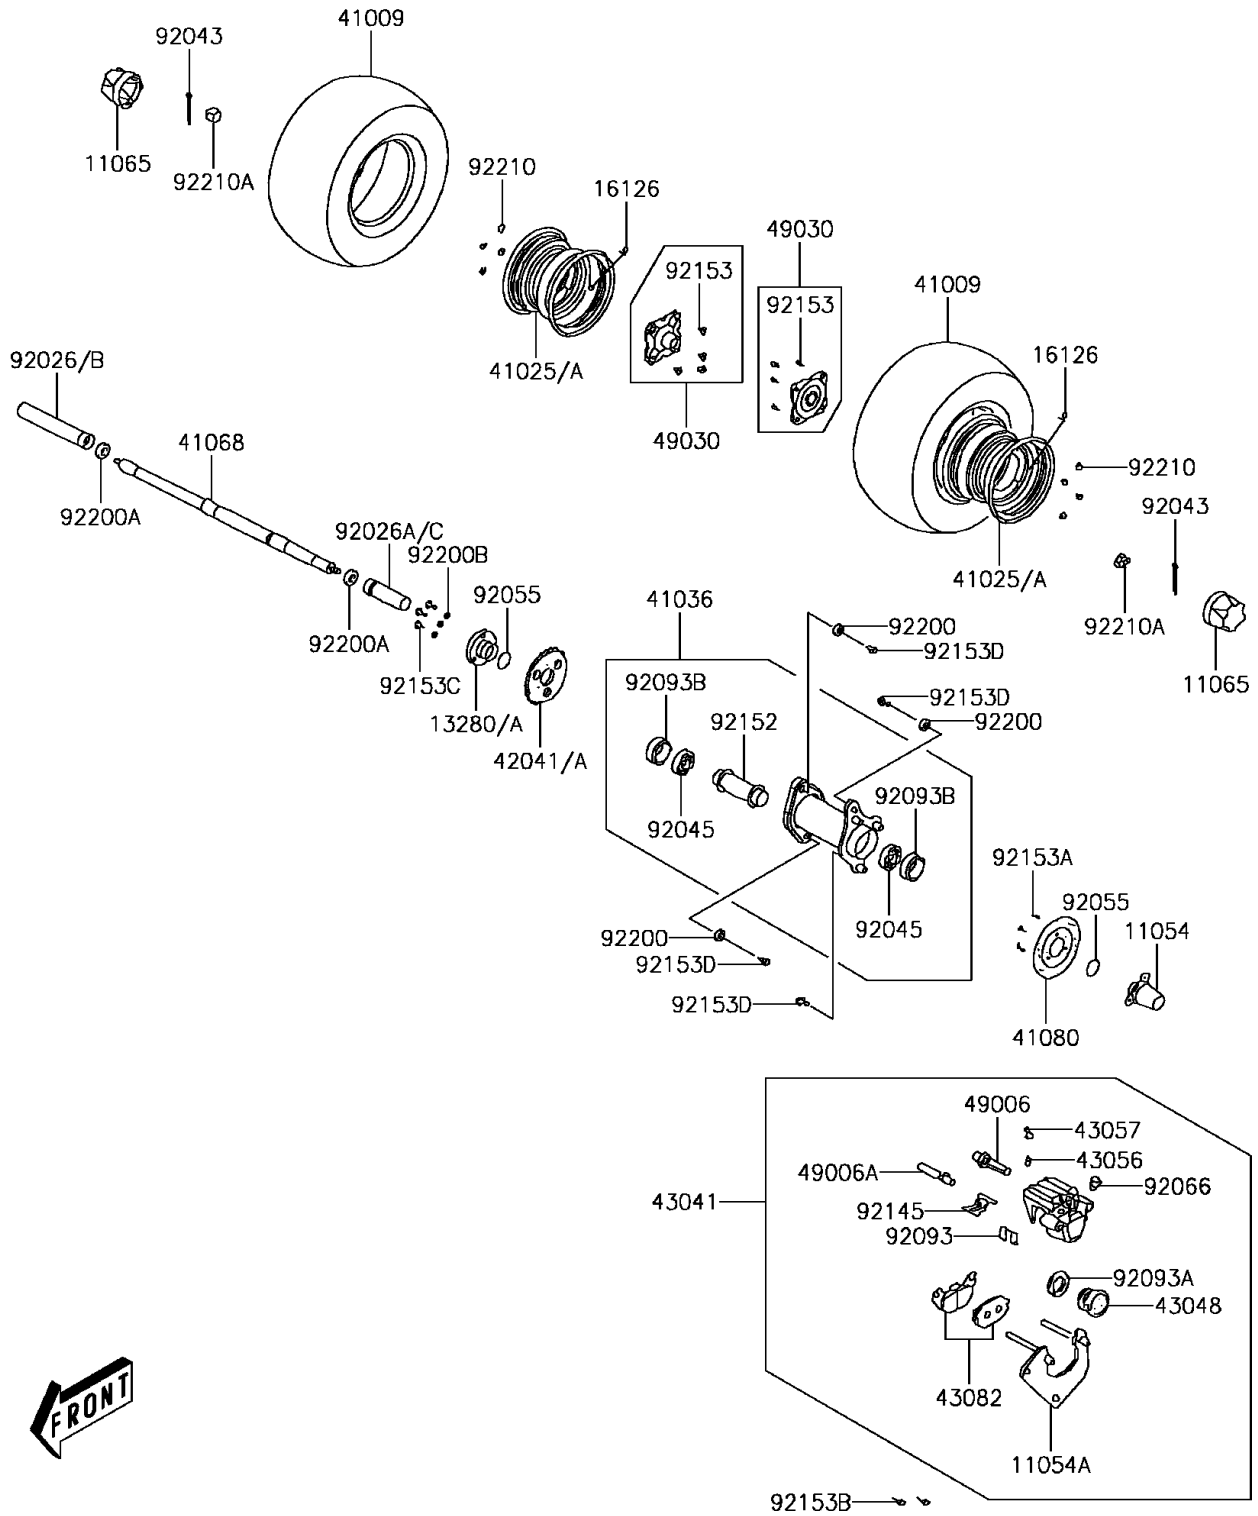

2014 KFX® 50 PARTS DIAGRAM

Rear Hub

F2240

2014 KFX® 50 PARTS LIST

Rear Hub

ITEM NAME	PART NUMBER	QUANTITY
BRACKET,BRAKE DISK (Ref # 11054)	11054-Y005	1
BRACKET (Ref # 11054A)	11054-Y008	1
CAP,WHEEL (Ref # 11065)	11065-Y002	2
HOLDER,SPROCKET (Ref # 13280)	13280-Y004	1
HOLDER,SPROCKET (Ref # 13280A)	13280-Y010	1
VALVE,RIM (Ref # 16126)	16126-Y001	2
TIRE (Ref # 41009)	41009-Y002	2
RIM,SILVER (Ref # 41025A)	41025-Y002-936	2
HUB-ASSY,RR,BLACK (Ref # 41036)	41036-Y001-935	1
AXLE,RR (Ref # 41068)	41068-Y001	1
DISC,RR (Ref # 41080)	41080-Y001	1
SPROCKET-HUB (Ref # 42041)	42041-Y001	1
SPROCKET-HUB (Ref # 42041A)	42041-Y002	1
CALIPER-ASSY,RR (Ref # 43041)	43041-Y001	1
PISTON-CALIPER (Ref # 43048)	43048-Y001	1
BREATHER-BRAKE (Ref # 43056)	43056-Y001	1
CAP-BREATHER (Ref # 43057)	43057-Y001	1
PAD-ASSY-BRAKE (Ref # 43082)	43082-Y001	1
BOOT (Ref # 49006)	49006-Y001	1
BOOT (Ref # 49006A)	49006-Y002	1
HUB,RR (Ref # 49030)	49030-Y001	2
SPACER,REAR AXLE,RH (Ref # 92026)	92026-Y005	1
SPACER,REAR AXLE,LH (Ref # 92026A)	92026-Y006	1
SPACER,REAR AXLE,RH (Ref # 92026B)	92026-Y008	1
SPACER,REAR AXLE,LH (Ref # 92026C)	92026-Y009	1
PIN,3X25 (Ref # 92043)	92043-Y011	2
BEARING-BALL,6006 (Ref # 92045)	92045-Y008	2
RING-O,30MM (Ref # 92055)	92055-Y015	2
PLUG (Ref # 92066)	92066-Y001	1

2014 KFX® 50 PARTS LIST

Rear Hub

ITEM NAME	PART NUMBER	QUANTITY
SEAL,DUST (Ref # 92093)	92093-Y005	1
SEAL,PISTON (Ref # 92093A)	92093-Y006	1
SEAL,DUST (Ref # 92093B)	92093-Y009	2
SPRING,PAD (Ref # 92145)	92145-Y012	1
COLLAR (Ref # 92152)	92152-Y007	1
BOLT (Ref # 92153)	92153-Y005	8
BOLT (Ref # 92153A)	92153-Y007	3
BOLT,FLANGE,8X28 (Ref # 92153B)	92153-Y012	2
BOLT,FLANGE,8X20 (Ref # 92153C)	92153-Y033	3
BOLT,FLANGE,12X28 (Ref # 92153D)	92153-Y044	4
WASHER,12.2X28X4 (Ref # 92200)	92200-Y012	3
WASHER,14MM (Ref # 92200A)	92200-Y014	2
WASHER,8MM (Ref # 92200B)	92200-Y048	3
NUT,10MM (Ref # 92210)	92210-Y010	8
NUT,14MM (Ref # 92210A)	92210-Y025	2