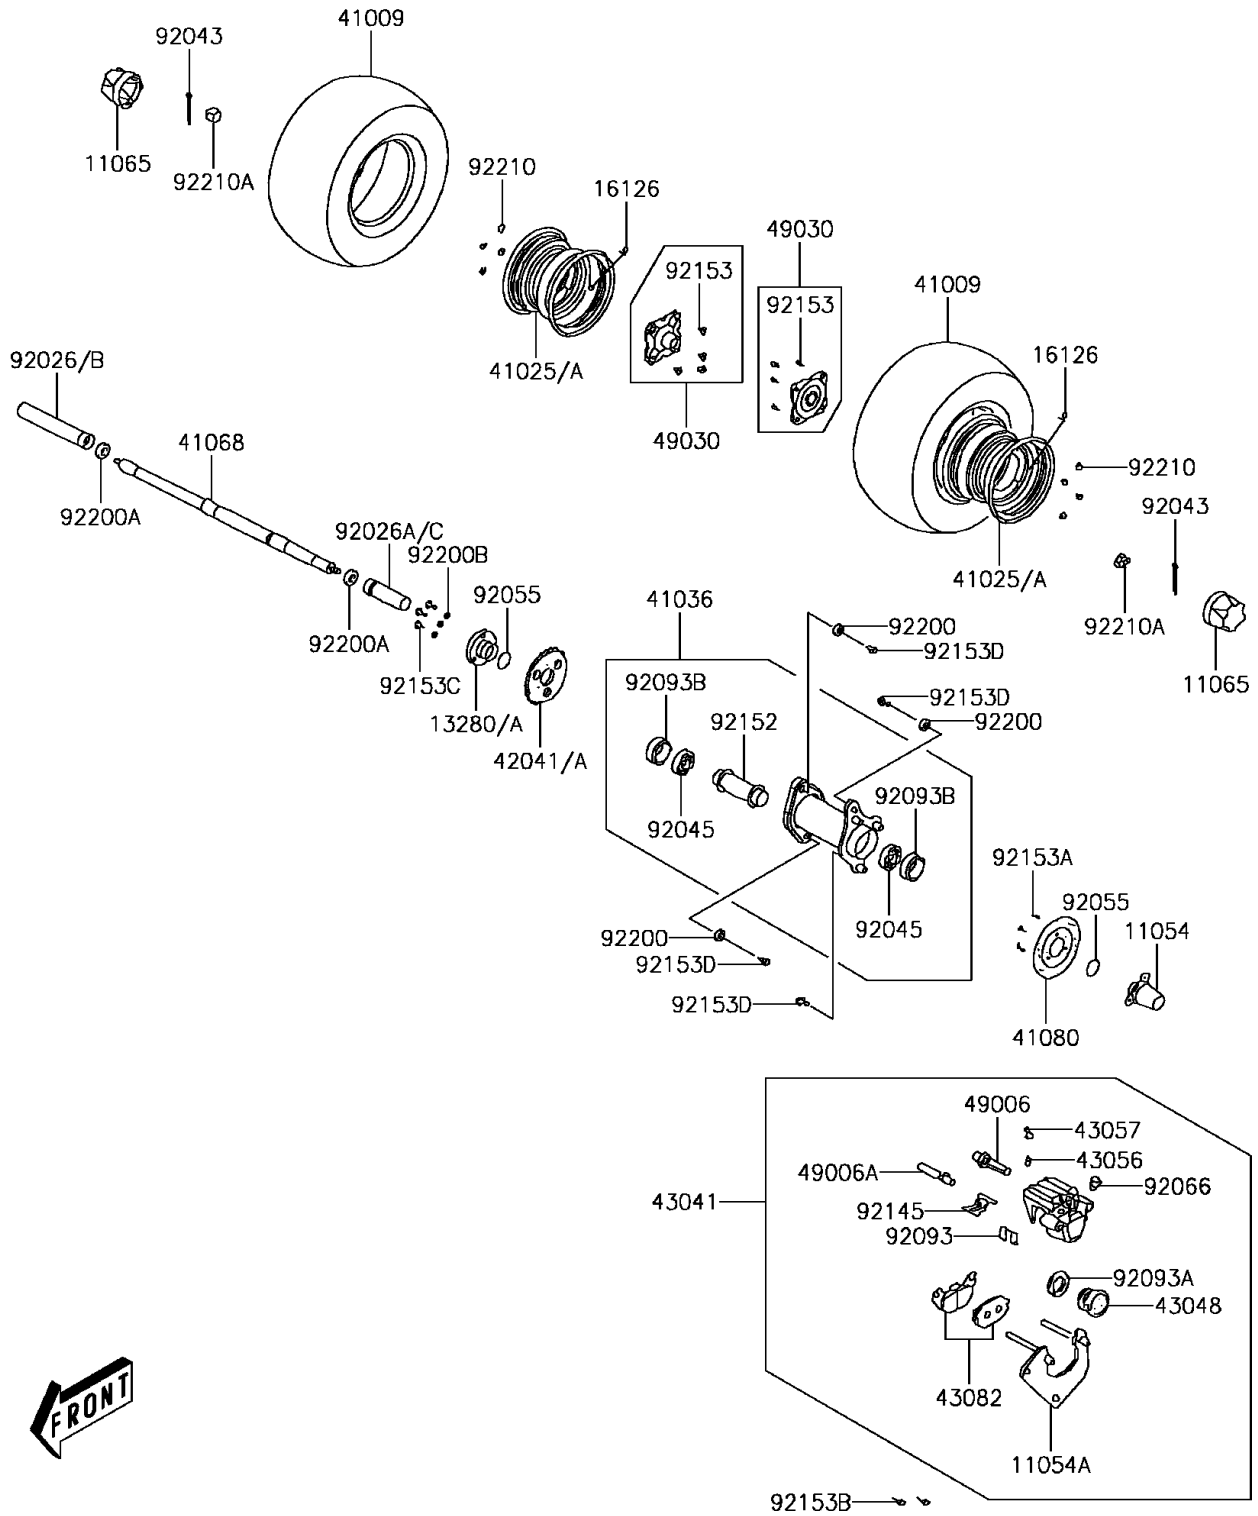

2017 KFX®50 PARTS DIAGRAM

Rear Hub

F2240

2017 KFX®50 PARTS LIST

Rear Hub

ITEM NAME	PART NUMBER	QUANTITY
BRACKET,BRAKE DISK (Ref # 11054)	11054-Y005	1
BRACKET (Ref # 11054A)	11054-Y008	1
CAP,WHEEL (Ref # 11065)	11065-Y002	2
HOLDER,SPROCKET (Ref # 13280)	13280-Y004	1
HOLDER,SPROCKET (Ref # 13280A)	13280-Y010	1
VALVE,RIM (Ref # 16126)	16126-Y001	2
TIRE (Ref # 41009)	41009-Y002	2
RIM,BLACK (Ref # 41025)	41025-Y002-935	2
HUB-ASSY,RR,BLACK (Ref # 41036)	41036-Y001-935	1
AXLE,RR (Ref # 41068)	41068-Y001	1
DISC,RR (Ref # 41080)	41080-Y001	1
SPROCKET-HUB (Ref # 42041)	42041-Y001	1
SPROCKET-HUB (Ref # 42041A)	42041-Y002	1
CALIPER-ASSY,RR (Ref # 43041)	43041-Y001	1
PISTON-CALIPER (Ref # 43048)	43048-Y001	1
BREATHER-BRAKE (Ref # 43056)	43056-Y001	1
CAP-BREATHER (Ref # 43057)	43057-Y001	1
PAD-ASSY-BRAKE (Ref # 43082)	43082-Y001	1
BOOT (Ref # 49006)	49006-Y001	1
BOOT (Ref # 49006A)	49006-Y002	1
HUB,RR (Ref # 49030)	49030-Y001	2
SPACER,REAR AXLE,RH (Ref # 92026)	92026-Y005	1
SPACER,REAR AXLE,LH (Ref # 92026A)	92026-Y006	1
SPACER,REAR AXLE,RH (Ref # 92026B)	92026-Y008	1
SPACER,REAR AXLE,LH (Ref # 92026C)	92026-Y009	1
PIN,3X25 (Ref # 92043)	92043-Y011	2
BEARING-BALL,6006 (Ref # 92045)	92045-Y008	2
RING-O,30MM (Ref # 92055)	92055-Y015	2
PLUG (Ref # 92066)	92066-Y001	1

2017 KFX®50 PARTS LIST

Rear Hub

ITEM NAME	PART NUMBER	QUANTITY
SEAL,DUST (Ref # 92093)	92093-Y005	1
SEAL,PISTON (Ref # 92093A)	92093-Y006	1
SEAL,DUST (Ref # 92093B)	92093-Y009	2
SPRING,PAD (Ref # 92145)	92145-Y012	1
COLLAR (Ref # 92152)	92152-Y007	1
BOLT (Ref # 92153)	92153-Y005	8
BOLT (Ref # 92153A)	92153-Y007	3
BOLT,FLANGE,8X28 (Ref # 92153B)	92153-Y012	2
BOLT,FLANGE,8X20 (Ref # 92153C)	92153-Y033	3
BOLT,FLANGE,12X28 (Ref # 92153D)	92153-Y044	4
WASHER,12.2X28X4 (Ref # 92200)	92200-Y012	3
WASHER,14MM (Ref # 92200A)	92200-Y014	2
WASHER,8MM (Ref # 92200B)	92200-Y048	3
NUT,10MM (Ref # 92210)	92210-Y010	8
NUT,14MM (Ref # 92210A)	92210-Y025	2