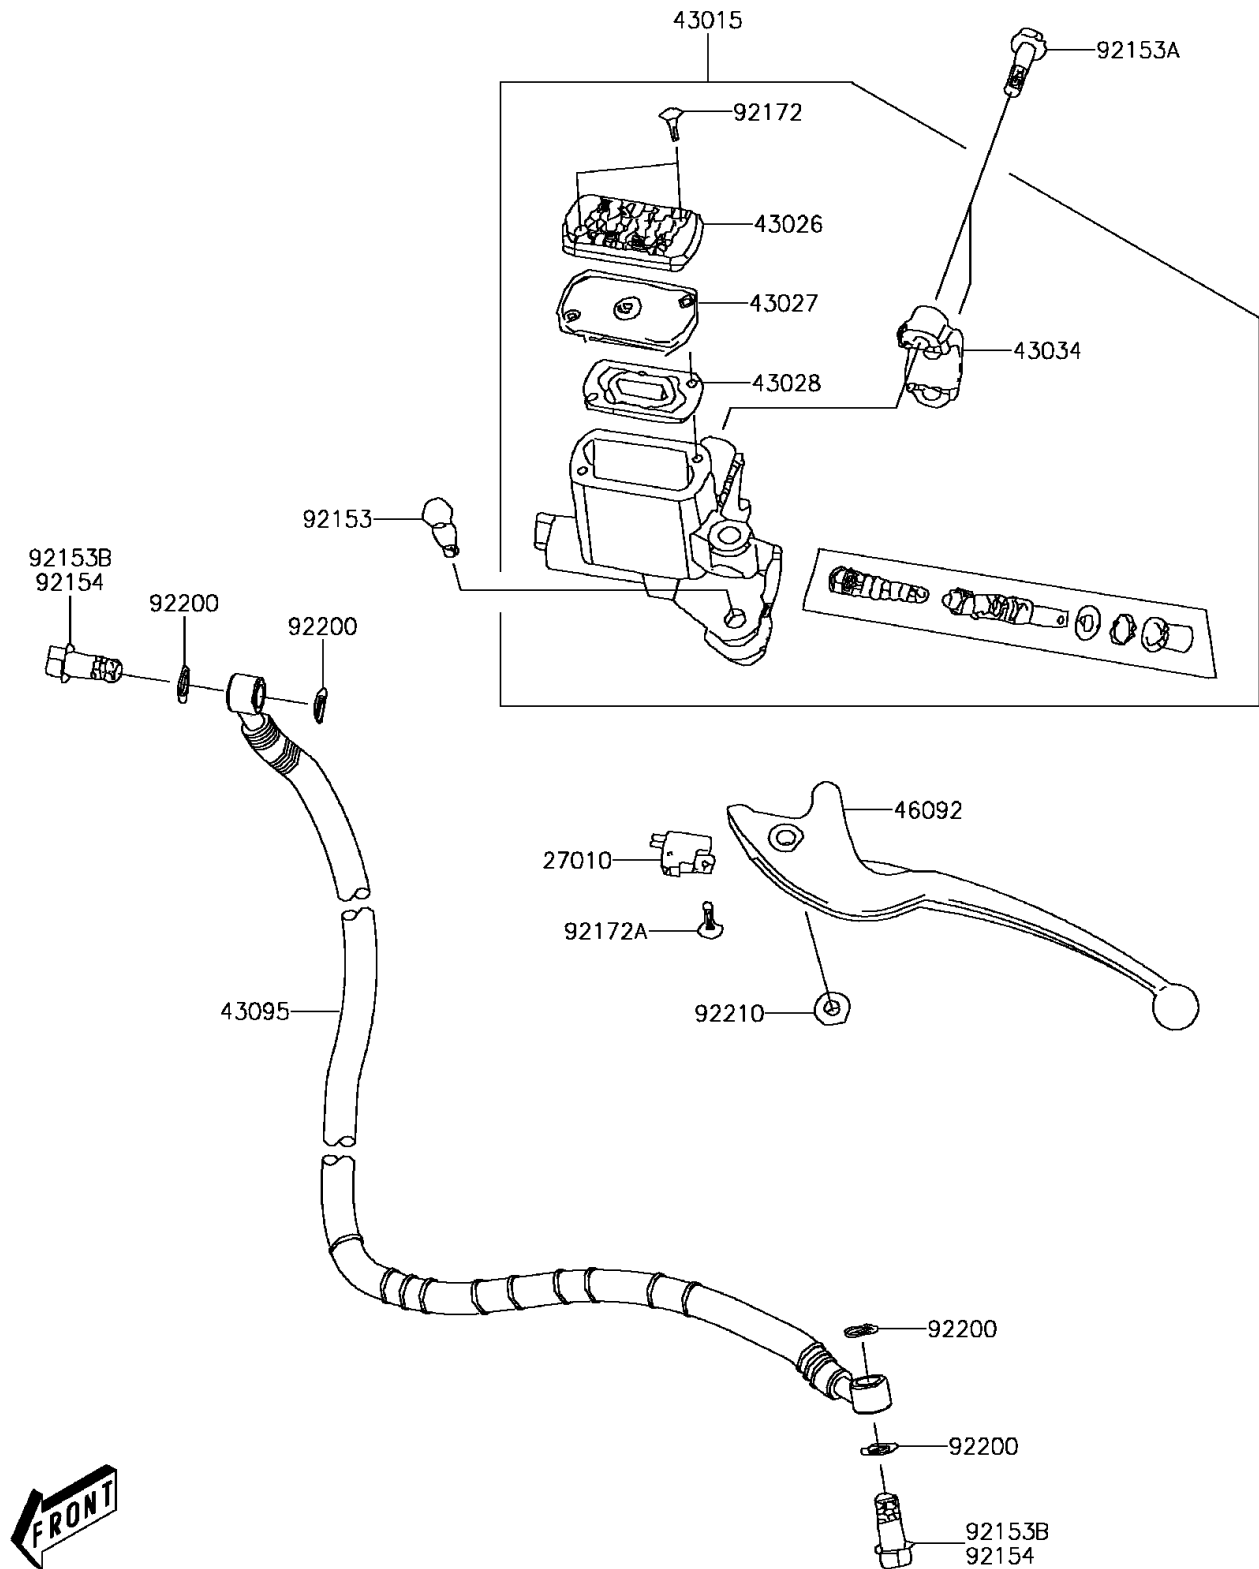

2014 KFX® 50 PARTS DIAGRAM

Front Master Cylinder

F2291

2014 KFX® 50 PARTS LIST

Front Master Cylinder

ITEM NAME	PART NUMBER	QUANTITY
SWITCH,STOP (Ref # 27010)	27010-Y004	1
CYLINDER-ASSY-MASTER (Ref # 43015)	43015-Y001	1
CAP-BRAKE (Ref # 43026)	43026-Y001	1
PLATE-DIAPHRAGM (Ref # 43027)	43027-Y001	1
DIAPHRAGM (Ref # 43028)	43028-Y001	1
HOLDER-BRAKE,MASTER CYLINDER (Ref # 43034)	43034-Y002	1
HOSE-BRAKE (Ref # 43095)	43095-Y001	1
LEVER-GRIP,LH (Ref # 46092)	46092-Y003	1
BOLT (Ref # 92153)	92153-Y008	1
BOLT,SOCKET,6X23 (Ref # 92153A)	92153-Y010	2
BOLT,10X22 (Ref # 92153B)	92153-Y062	2
SCREW,4X12 (Ref # 92172)	92172-Y011	2
SCREW,4X12 (Ref # 92172A)	92172-Y014	1
WASHER (Ref # 92200)	92200-Y015	4
NUT,6MM (Ref # 92210)	92210-Y026	1