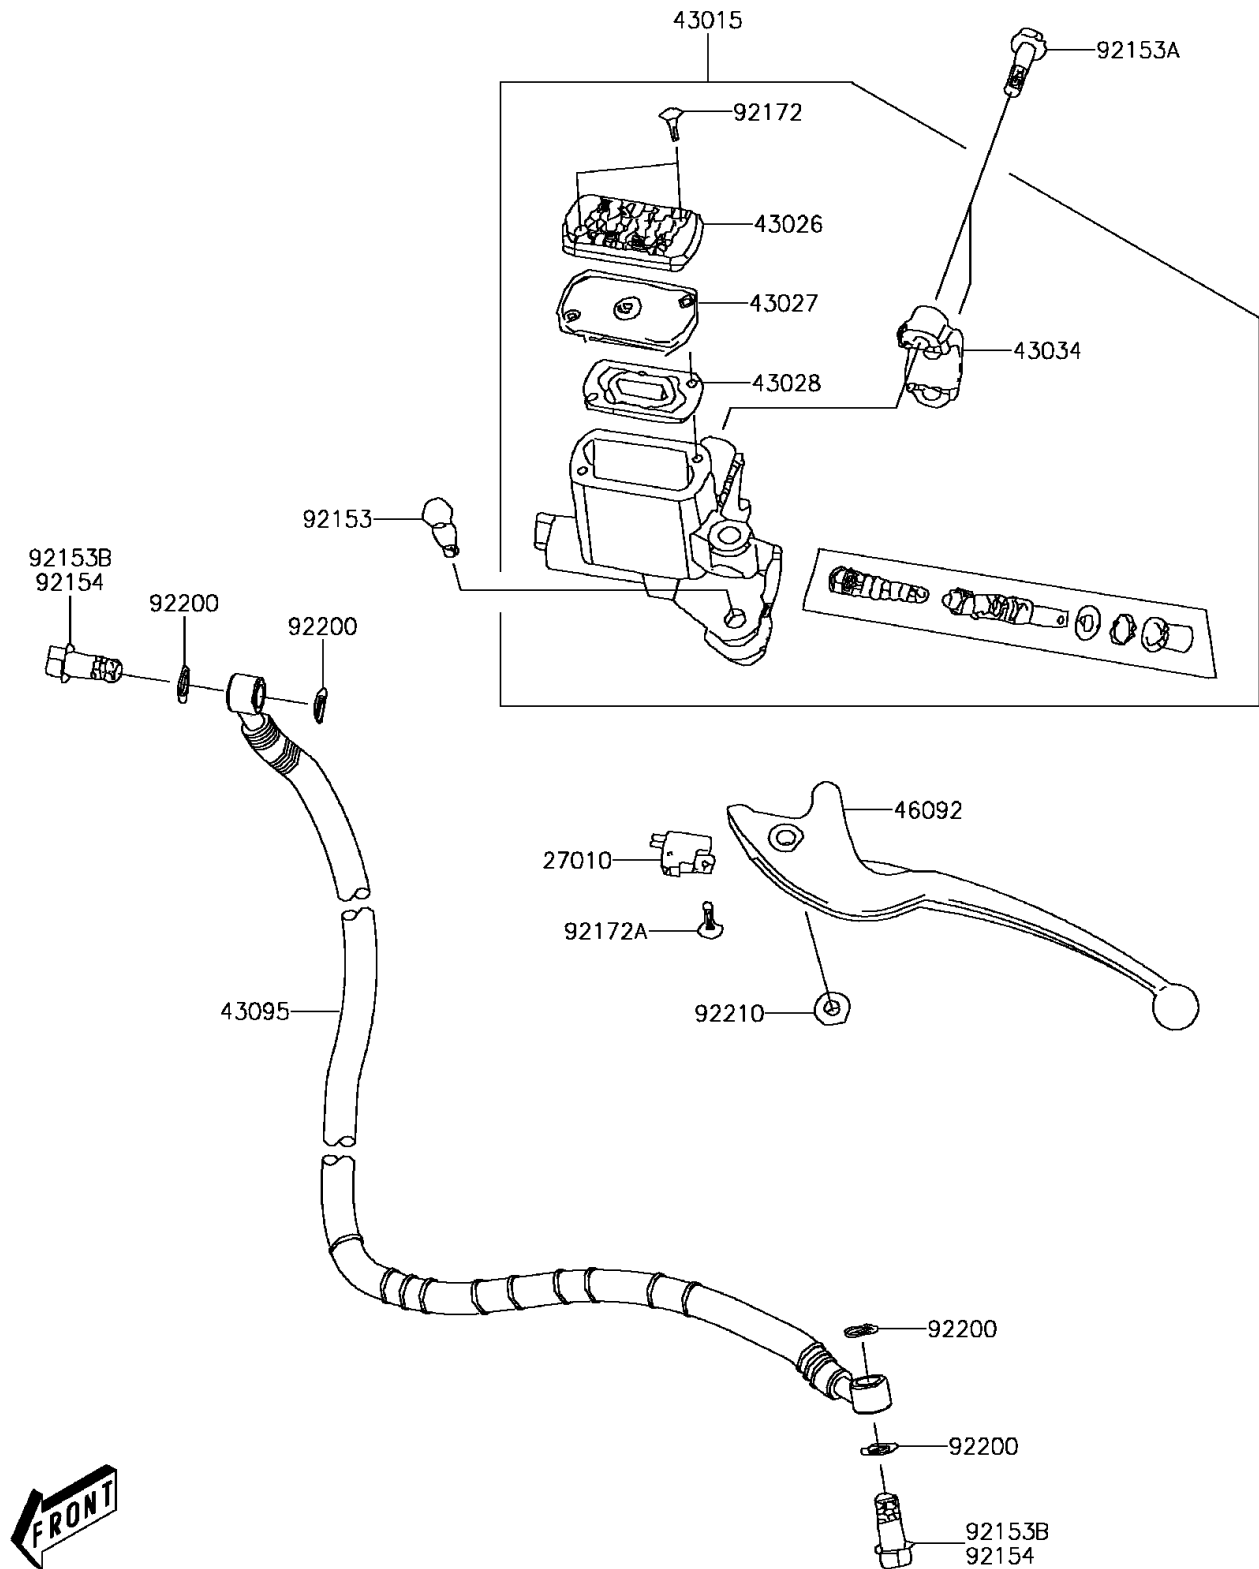

2015 KFX® 50 PARTS DIAGRAM

Front Master Cylinder

F2291

2015 KFX® 50 PARTS LIST

Front Master Cylinder

ITEM NAME	PART NUMBER	QUANTITY
SWITCH,STOP (Ref # 27010)	27010-Y004	1
CYLINDER-ASSY-MASTER (Ref # 43015)	43015-Y001	1
CAP-BRAKE (Ref # 43026)	43026-Y001	1
PLATE-DIAPHRAGM (Ref # 43027)	43027-Y001	1
DIAPHRAGM (Ref # 43028)	43028-Y001	1
HOLDER-BRAKE,MASTER CYLINDER (Ref # 43034)	43034-Y002	1
HOSE-BRAKE (Ref # 43095)	43095-Y001	1
LEVER-GRIP,LH (Ref # 46092)	46092-Y003	1
BOLT (Ref # 92153)	92153-Y008	1
BOLT,SOCKET,6X23 (Ref # 92153A)	92153-Y010	2
BOLT,10X22 (Ref # 92153B)	92153-Y062	2
SCREW,4X12 (Ref # 92172)	92172-Y011	2
SCREW,4X12 (Ref # 92172A)	92172-Y014	1
WASHER (Ref # 92200)	92200-Y015	4
NUT,6MM (Ref # 92210)	92210-Y026	1