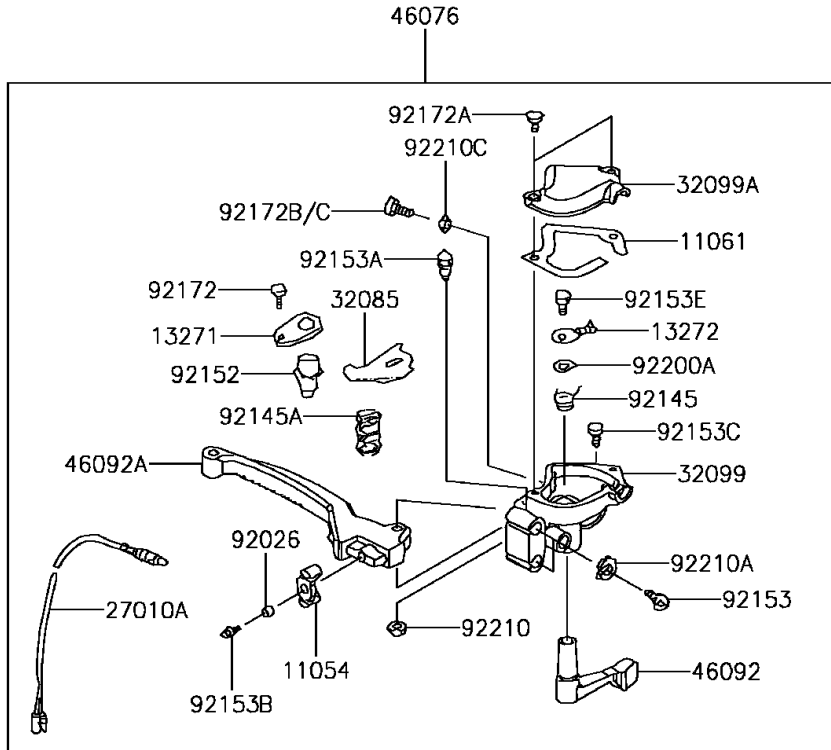

2014 KFX®50 PARTS DIAGRAM

Handlebar

F2310

2014 KFX® 50 PARTS LIST

Handlebar

ITEM NAME	PART NUMBER	QUANTITY
BRACKET (Ref # 11054)	11054-Y001	1
GASKET (Ref # 11061)	11061-Y017	1
PLATE (Ref # 13271)	13271-Y008	1
PLATE,CHOKE (Ref # 13272)	13272-Y002	1
COVER-ASSY,HANDLE (Ref # 16146)	16146-Y001	1
SWITCH,SAFETY (Ref # 27010)	27010-Y002	1
SWITCH,STOP (Ref # 27010A)	27010-Y003	1
STOPPER (Ref # 32085)	32085-Y001	1
CASE,LWR (Ref # 32099)	32099-Y002	1
CASE,UPP (Ref # 32099A)	32099-Y003	1
HANDLE (Ref # 46003)	46003-Y001	1
HOLDER-HANDLE,UPP,RH (Ref # 46012)	46012-Y001	1
HOLDER-HANDLE,UPP,LH (Ref # 46012A)	46012-Y002	1
HOLDER-HANDLE,LWR (Ref # 46012B)	46012-Y003	2
GRIP,HANDLE (Ref # 46075)	46075-Y002	2
LEVER-ASSY-GRIP,RH (Ref # 46076)	46076-Y001	1
HOUSING-ASSY-CONTROL,LH (Ref # 46091)	46091-Y001	1
LEVER-GRIP,CHOKE (Ref # 46092)	46092-Y001	1
LEVER-GRIP,RH (Ref # 46092A)	46092-Y002	1
CABLE-BRAKE,FR (Ref # 54005)	54005-Y001	2
CABLE-THROTTLE (Ref # 54012)	54012-Y002	1
SPACER (Ref # 92026)	92026-Y007	1
PLUG (Ref # 92066)	92066-Y002	2
BAND (Ref # 92072)	92072-Y001	3
SPRING,RETURN (Ref # 92145)	92145-Y020	1
SPRING (Ref # 92145A)	92145-Y021	1
COLLAR (Ref # 92152)	92152-Y012	1
BOLT (Ref # 92153)	92153-Y002	2
BOLT,6X22 (Ref # 92153A)	92153-Y009	1

2014 KFX® 50 PARTS LIST

Handlebar

ITEM NAME	PART NUMBER	QUANTITY
BOLT,FLANGE,6X16 (Ref # 92153B)	92153-Y025	1
BOLT,SOCKET,6X20 (Ref # 92153C)	92153-Y060	1
BOLT,SOCKET,6X25 (Ref # 92153D)	92153-Y061	4
BOLT (Ref # 92153E)	92153-Y071	1
SCREW,PAN,3X8 (Ref # 92172)	92172-Y005	1
SCREW,PAN,4X16 (Ref # 92172A)	92172-Y008	2
SCREW,PAN,5X14 (Ref # 92172B)	92172-Y009	1
WASHER,10MM (Ref # 92200)	92200-Y020	2
WASHER (Ref # 92200A)	92200-Y022	1
NUT,6MM (Ref # 92210)	92210-Y008	1
NUT (Ref # 92210A)	92210-Y015	2
NUT,10MM (Ref # 92210B)	92210-Y034	2
NUT,HEX,5MM (Ref # 92210C)	92210-Y057	1