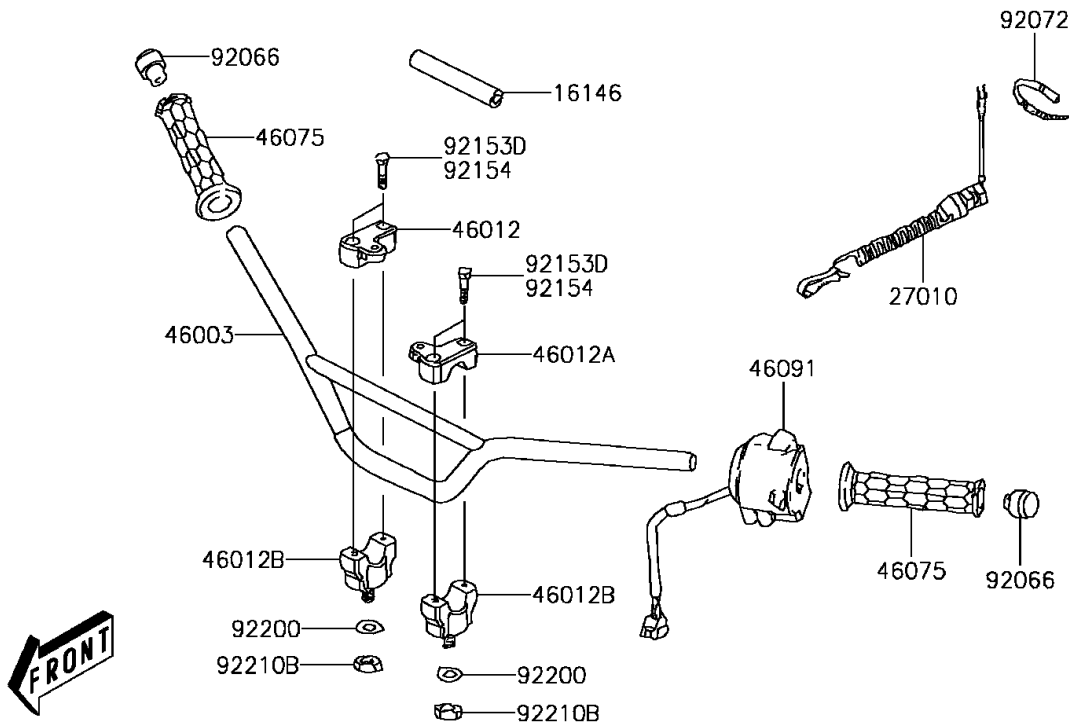

2014 KFX®50 PARTS DIAGRAM

Handlebar

F2310

2014 KFX® 50 PARTS LIST

Handlebar

ITEM NAME	PART NUMBER	QUANTITY
BRACKET (Ref # 11054)	11054-Y001	1
GASKET (Ref # 11061)	11061-Y017	1
PLATE (Ref # 13271)	13271-Y008	1
PLATE,CHOKE (Ref # 13272)	13272-Y002	1
COVER-ASSY,HANDLE (Ref # 16146)	16146-Y001	1
SWITCH,SAFETY (Ref # 27010)	27010-Y002	1
SWITCH,STOP (Ref # 27010A)	27010-Y003	1
STOPPER (Ref # 32085)	32085-Y001	1
CASE,LWR (Ref # 32099)	32099-Y002	1
CASE,UPP (Ref # 32099A)	32099-Y003	1
HANDLE (Ref # 46003)	46003-Y001	1
HOLDER-HANDLE,UPP,RH (Ref # 46012)	46012-Y001	1
HOLDER-HANDLE,UPP,LH (Ref # 46012A)	46012-Y002	1
HOLDER-HANDLE,LWR (Ref # 46012B)	46012-Y003	2
GRIP,HANDLE (Ref # 46075)	46075-Y002	2
LEVER-ASSY-GRIP,RH (Ref # 46076)	46076-Y001	1
HOUSING-ASSY-CONTROL,LH (Ref # 46091)	46091-Y001	1
LEVER-GRIP,CHOKE (Ref # 46092)	46092-Y001	1
LEVER-GRIP,RH (Ref # 46092A)	46092-Y002	1
CABLE-BRAKE,FR (Ref # 54005)	54005-Y001	2
CABLE-THROTTLE (Ref # 54012)	54012-Y002	1
SPACER (Ref # 92026)	92026-Y007	1
PLUG (Ref # 92066)	92066-Y002	2
BAND (Ref # 92072)	92072-Y001	3
SPRING,RETURN (Ref # 92145)	92145-Y020	1
SPRING (Ref # 92145A)	92145-Y021	1
COLLAR (Ref # 92152)	92152-Y012	1
BOLT (Ref # 92153)	92153-Y002	2
BOLT,6X22 (Ref # 92153A)	92153-Y009	1

2014 KFX® 50 PARTS LIST

Handlebar

ITEM NAME	PART NUMBER	QUANTITY
BOLT,FLANGE,6X16 (Ref # 92153B)	92153-Y025	1
BOLT,SOCKET,6X20 (Ref # 92153C)	92153-Y060	1
BOLT,SOCKET,6X25 (Ref # 92153D)	92153-Y061	4
BOLT (Ref # 92153E)	92153-Y071	1
SCREW,PAN,3X8 (Ref # 92172)	92172-Y005	1
SCREW,PAN,4X16 (Ref # 92172A)	92172-Y008	2
SCREW,PAN,5X14 (Ref # 92172B)	92172-Y009	1
WASHER,10MM (Ref # 92200)	92200-Y020	2
WASHER (Ref # 92200A)	92200-Y022	1
NUT,6MM (Ref # 92210)	92210-Y008	1
NUT (Ref # 92210A)	92210-Y015	2
NUT,10MM (Ref # 92210B)	92210-Y034	2
NUT,HEX,5MM (Ref # 92210C)	92210-Y057	1