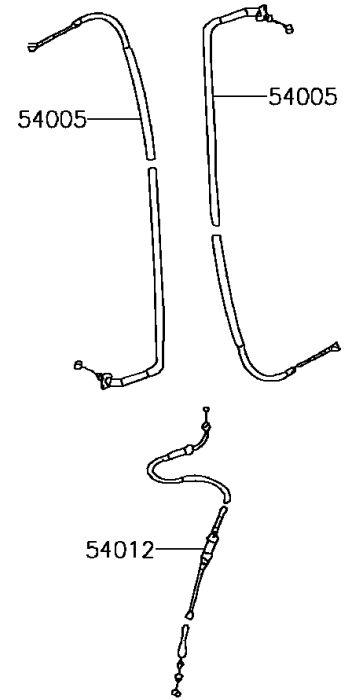

2014 KFX®50 PARTS DIAGRAM

Handlebar

F2310

2014 KFX® 50 PARTS LIST

Handlebar

ITEM NAME	PART NUMBER	QUANTITY
BRACKET (Ref # 11054)	11054-Y001	1
GASKET (Ref # 11061)	11061-Y017	1
PLATE (Ref # 13271)	13271-Y008	1
PLATE,CHOKE (Ref # 13272)	13272-Y002	1
COVER-ASSY,HANDLE (Ref # 16146)	16146-Y001	1
SWITCH,SAFETY (Ref # 27010)	27010-Y002	1
SWITCH,STOP (Ref # 27010A)	27010-Y003	1
STOPPER (Ref # 32085)	32085-Y001	1
CASE,LWR (Ref # 32099)	32099-Y002	1
CASE,UPP (Ref # 32099A)	32099-Y003	1
HANDLE (Ref # 46003)	46003-Y001	1
HOLDER-HANDLE,UPP,RH (Ref # 46012)	46012-Y001	1
HOLDER-HANDLE,UPP,LH (Ref # 46012A)	46012-Y002	1
HOLDER-HANDLE,LWR (Ref # 46012B)	46012-Y003	2
GRIP,HANDLE (Ref # 46075)	46075-Y002	2
LEVER-ASSY-GRIP,RH (Ref # 46076)	46076-Y001	1
HOUSING-ASSY-CONTROL,LH (Ref # 46091)	46091-Y001	1
LEVER-GRIP,CHOKE (Ref # 46092)	46092-Y001	1
LEVER-GRIP,RH (Ref # 46092A)	46092-Y002	1
CABLE-BRAKE,FR (Ref # 54005)	54005-Y001	2
CABLE-THROTTLE (Ref # 54012)	54012-Y002	1
SPACER (Ref # 92026)	92026-Y007	1
PLUG (Ref # 92066)	92066-Y002	2
BAND (Ref # 92072)	92072-Y001	3
SPRING,RETURN (Ref # 92145)	92145-Y020	1
SPRING (Ref # 92145A)	92145-Y021	1
COLLAR (Ref # 92152)	92152-Y012	1
BOLT (Ref # 92153)	92153-Y002	2
BOLT,6X22 (Ref # 92153A)	92153-Y009	1

2014 KFX® 50 PARTS LIST

Handlebar

ITEM NAME	PART NUMBER	QUANTITY
BOLT,FLANGE,6X16 (Ref # 92153B)	92153-Y025	1
BOLT,SOCKET,6X20 (Ref # 92153C)	92153-Y060	1
BOLT,SOCKET,6X25 (Ref # 92153D)	92153-Y061	4
BOLT (Ref # 92153E)	92153-Y071	1
SCREW,PAN,3X8 (Ref # 92172)	92172-Y005	1
SCREW,PAN,4X16 (Ref # 92172A)	92172-Y008	2
SCREW,PAN,5X14 (Ref # 92172B)	92172-Y009	1
WASHER,10MM (Ref # 92200)	92200-Y020	2
WASHER (Ref # 92200A)	92200-Y022	1
NUT,6MM (Ref # 92210)	92210-Y008	1
NUT (Ref # 92210A)	92210-Y015	2
NUT,10MM (Ref # 92210B)	92210-Y034	2
NUT,HEX,5MM (Ref # 92210C)	92210-Y057	1