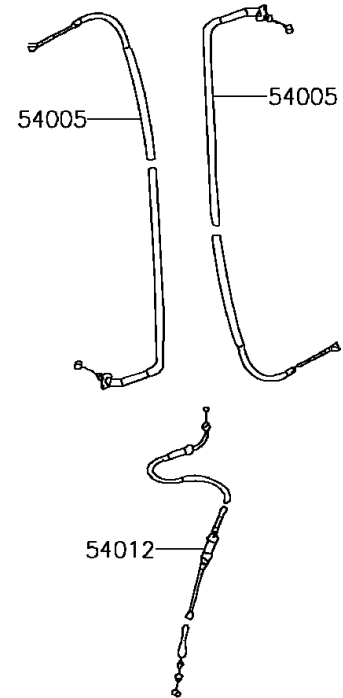

2014 KFX®50 PARTS DIAGRAM

Handlebar

F2310

2014 KFX® 50 PARTS LIST

Handlebar

ITEM NAME	PART NUMBER	QUANTITY
BRACKET (Ref # 11054)	11054-Y001	1
GASKET (Ref # 11061)	11061-Y017	1
PLATE (Ref # 13271)	13271-Y008	1
PLATE,CHOKE (Ref # 13272)	13272-Y002	1
COVER-ASSY,HANDLE (Ref # 16146)	16146-Y001	1
SWITCH,SAFETY (Ref # 27010)	27010-Y002	1
SWITCH,STOP (Ref # 27010A)	27010-Y003	1
STOPPER (Ref # 32085)	32085-Y001	1
CASE,LWR (Ref # 32099)	32099-Y002	1
CASE,UPP (Ref # 32099A)	32099-Y003	1
HANDLE (Ref # 46003)	46003-Y001	1
HOLDER-HANDLE,UPP,RH (Ref # 46012)	46012-Y001	1
HOLDER-HANDLE,UPP,LH (Ref # 46012A)	46012-Y002	1
HOLDER-HANDLE,LWR (Ref # 46012B)	46012-Y003	2
GRIP,HANDLE (Ref # 46075)	46075-Y002	2
LEVER-ASSY-GRIP,RH (Ref # 46076)	46076-Y001	1
HOUSING-ASSY-CONTROL,LH (Ref # 46091)	46091-Y001	1
LEVER-GRIP,CHOKE (Ref # 46092)	46092-Y001	1
LEVER-GRIP,RH (Ref # 46092A)	46092-Y002	1
CABLE-BRAKE,FR (Ref # 54005)	54005-Y001	2
CABLE-THROTTLE (Ref # 54012)	54012-Y002	1
SPACER (Ref # 92026)	92026-Y007	1
PLUG (Ref # 92066)	92066-Y002	2
BAND (Ref # 92072)	92072-Y001	3
SPRING,RETURN (Ref # 92145)	92145-Y020	1
SPRING (Ref # 92145A)	92145-Y021	1
COLLAR (Ref # 92152)	92152-Y012	1
BOLT (Ref # 92153)	92153-Y002	2
BOLT,6X22 (Ref # 92153A)	92153-Y009	1

2014 KFX® 50 PARTS LIST

Handlebar

ITEM NAME	PART NUMBER	QUANTITY
BOLT,FLANGE,6X16 (Ref # 92153B)	92153-Y025	1
BOLT,SOCKET,6X20 (Ref # 92153C)	92153-Y060	1
BOLT,SOCKET,6X25 (Ref # 92153D)	92153-Y061	4
BOLT (Ref # 92153E)	92153-Y071	1
SCREW,PAN,3X8 (Ref # 92172)	92172-Y005	1
SCREW,PAN,4X16 (Ref # 92172A)	92172-Y008	2
SCREW,PAN,5X14 (Ref # 92172B)	92172-Y009	1
WASHER,10MM (Ref # 92200)	92200-Y020	2
WASHER (Ref # 92200A)	92200-Y022	1
NUT,6MM (Ref # 92210)	92210-Y008	1
NUT (Ref # 92210A)	92210-Y015	2
NUT,10MM (Ref # 92210B)	92210-Y034	2
NUT,HEX,5MM (Ref # 92210C)	92210-Y057	1