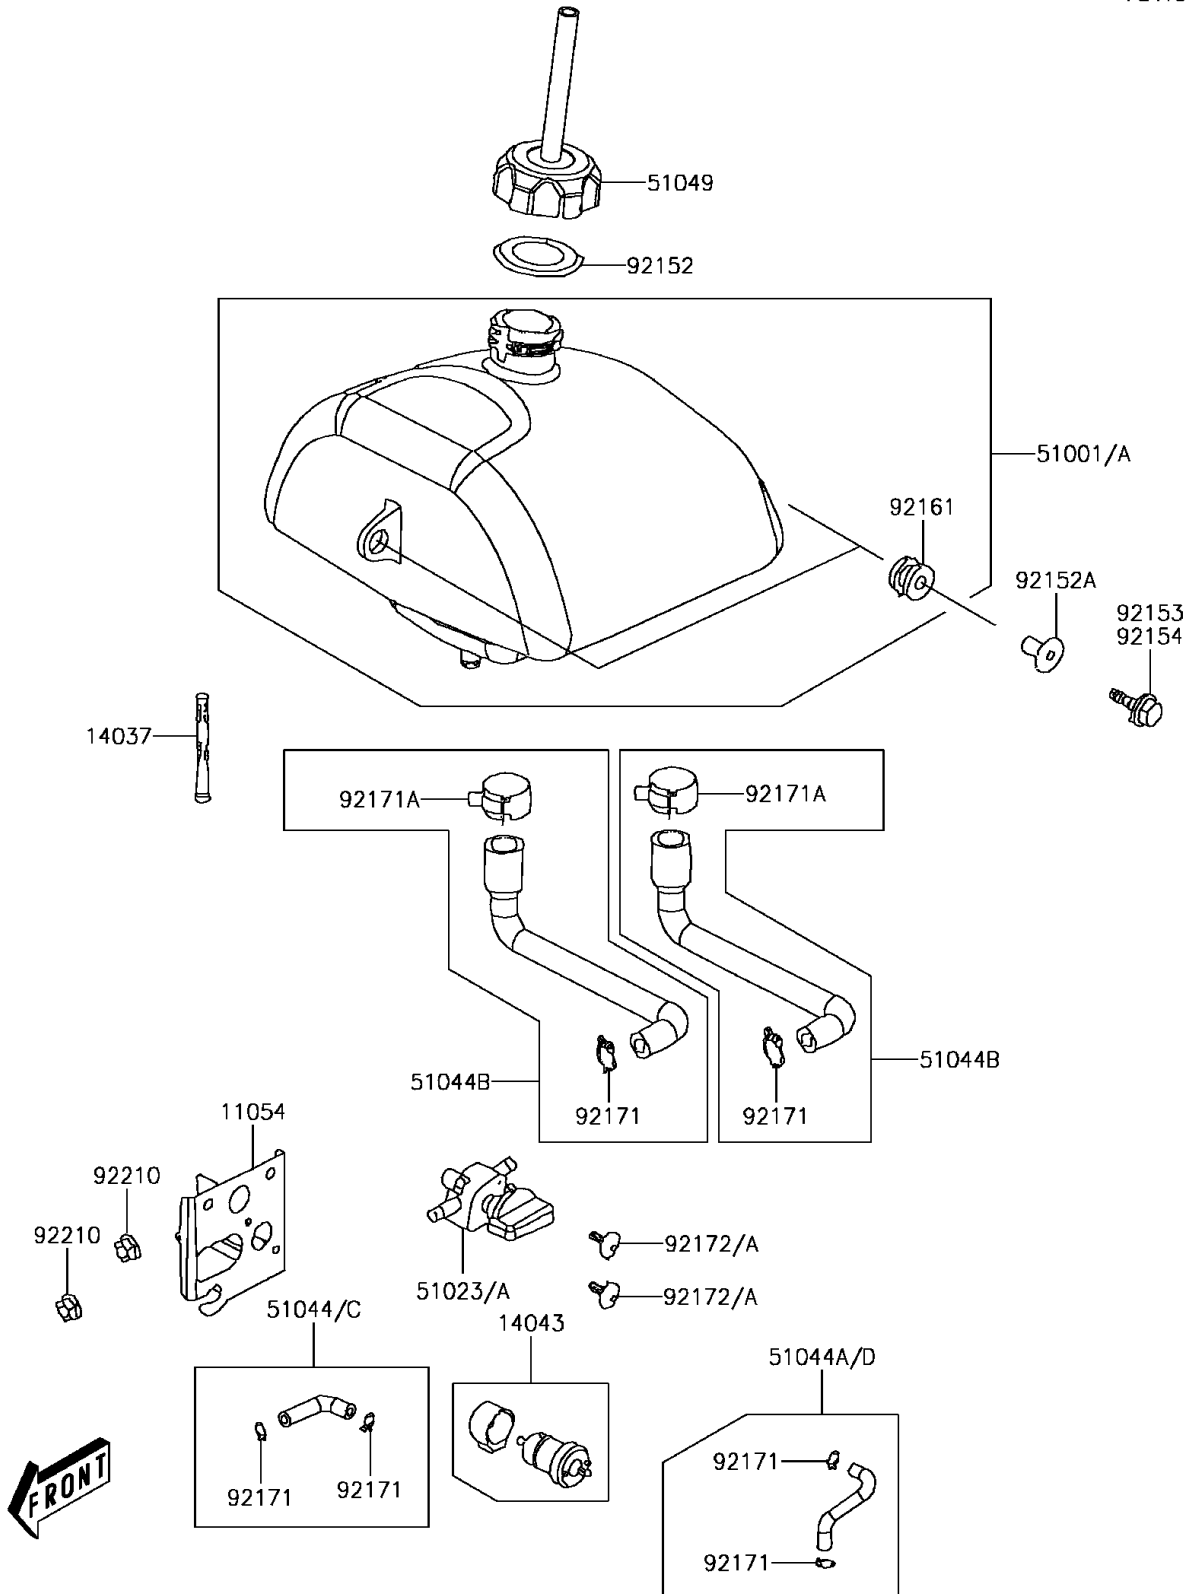

2014 KFX®50 PARTS DIAGRAM

Fuel Tank

F2410

2014 KFX® 50 PARTS LIST

Fuel Tank

ITEM NAME	PART NUMBER	QUANTITY
BRACKET (Ref # 11054)	11054-Y003	1
SCREEN (Ref # 14037)	14037-Y001	1
FILTER,FUEL (Ref # 14043)	14043-Y002	1
TANK-COMP-FUEL (Ref # 51001A)	51001-Y005	1
TAP-ASSY (Ref # 51023)	51023-Y001	1
TUBE-ASSY,FUEL (Ref # 51044)	51044-Y005	1
TUBE-ASSY,FUEL (Ref # 51044A)	51044-Y006	1
TUBE-ASSY,FUEL TANK (Ref # 51044B)	51044-Y007	2
TUBE-ASSY,FUEL (Ref # 51044C)	51044-Y018	1
TUBE-ASSY,FUEL (Ref # 51044D)	51044-Y019	1
CAP-TANK (Ref # 51049)	51049-Y002	1
COLLAR (Ref # 92152)	92152-Y001	1
COLLAR (Ref # 92152A)	92152-Y013	2
BOLT,FLANGE,6X20 (Ref # 92153)	92153-Y049	2
DAMPER (Ref # 92161)	92161-Y001	2
CLAMP (Ref # 92171)	92171-Y011	6
CLAMP (Ref # 92171A)	92171-Y013	2
SCREW,5X16 (Ref # 92172)	92172-Y010	2
NUT,6MM (Ref # 92210)	92210-Y027	2