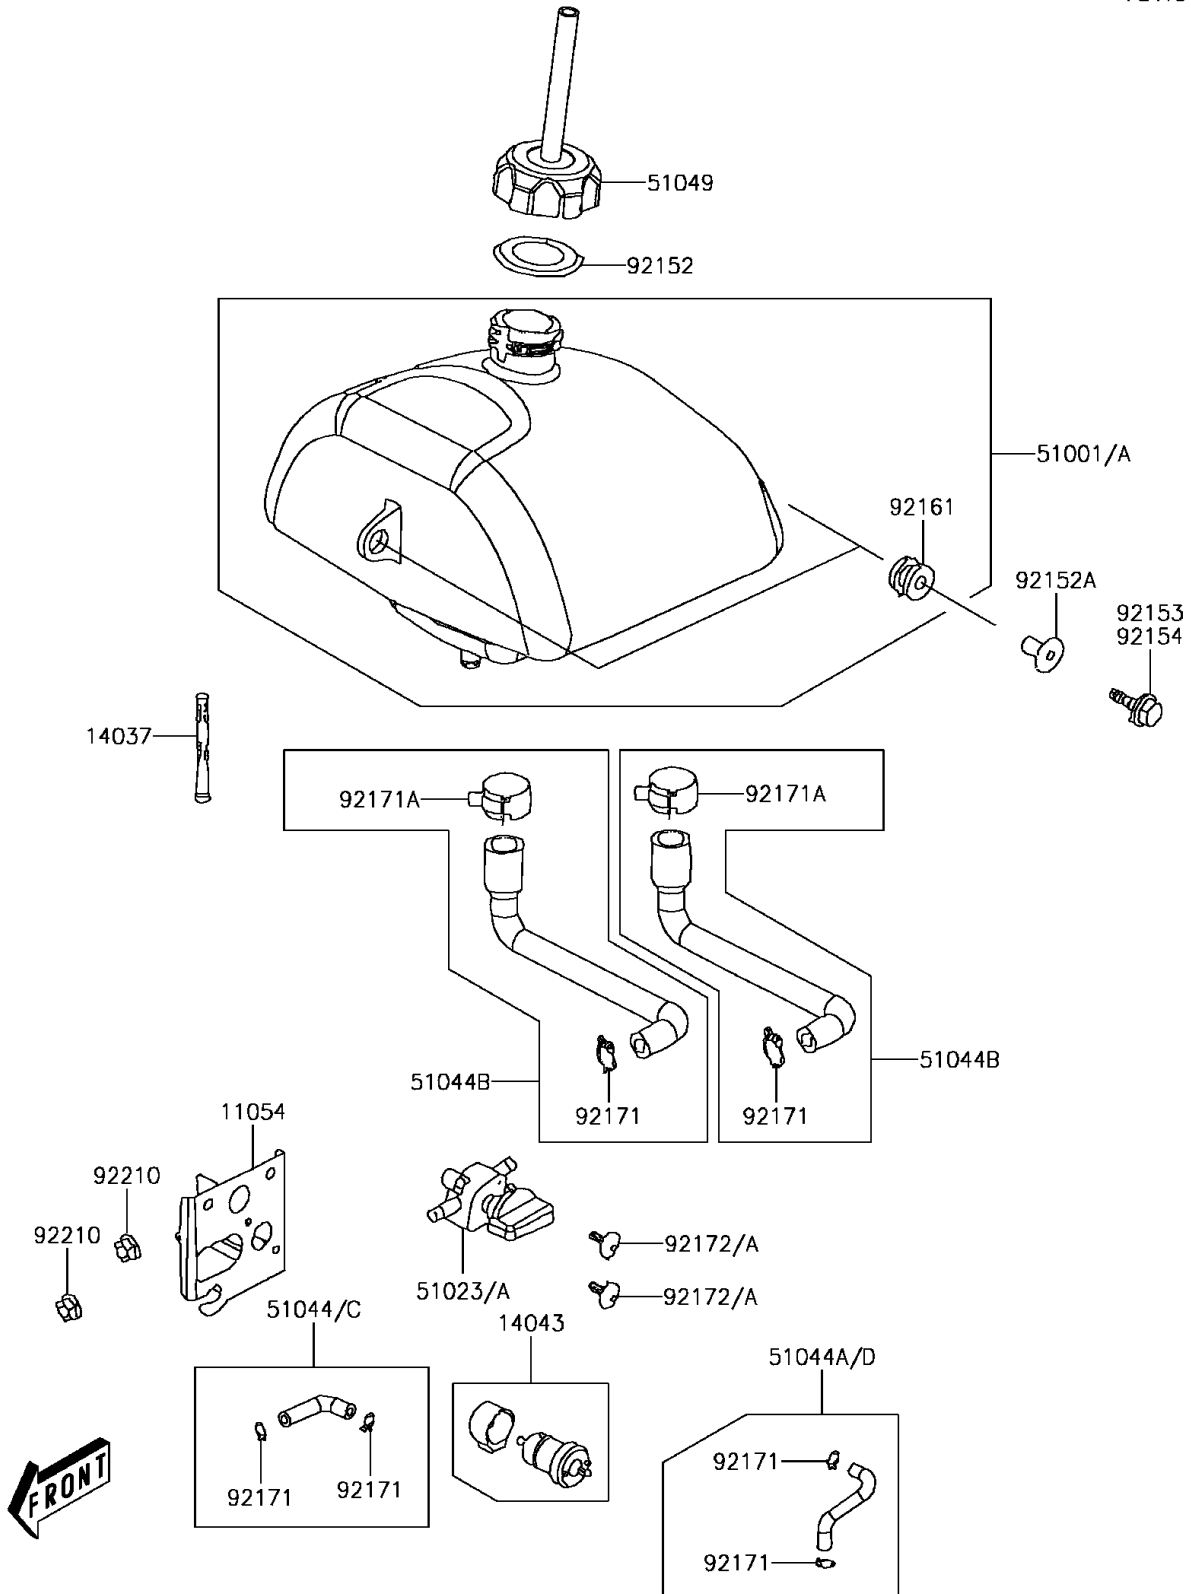

# 2015 KFX® 50 PARTS DIAGRAM

Fuel Tank

F2410

## 2015 KFX® 50 PARTS LIST

### Fuel Tank

ITEM NAME	PART NUMBER	QUANTITY
BRACKET (Ref # 11054)	11054-Y003	1
SCREEN (Ref # 14037)	14037-Y001	1
FILTER,FUEL (Ref # 14043)	14043-Y002	1
TANK-COMP-FUEL (Ref # 51001A)	51001-Y005	1
TAP-ASSY (Ref # 51023A)	51023-Y003	1
TUBE-ASSY,FUEL (Ref # 51044)	51044-Y005	1
TUBE-ASSY,FUEL (Ref # 51044A)	51044-Y006	1
TUBE-ASSY,FUEL TANK (Ref # 51044B)	51044-Y007	2
TUBE-ASSY,FUEL (Ref # 51044C)	51044-Y018	1
TUBE-ASSY,FUEL (Ref # 51044D)	51044-Y019	1
CAP-TANK (Ref # 51049)	51049-Y002	1
COLLAR (Ref # 92152)	92152-Y001	1
COLLAR (Ref # 92152A)	92152-Y013	2
BOLT,FLANGE,6X20 (Ref # 92153)	92153-Y049	2
DAMPER (Ref # 92161)	92161-Y001	2
CLAMP (Ref # 92171)	92171-Y011	6
CLAMP (Ref # 92171A)	92171-Y013	2
SCREW,5X16 (Ref # 92172)	92172-Y010	2
NUT,6MM (Ref # 92210)	92210-Y027	2