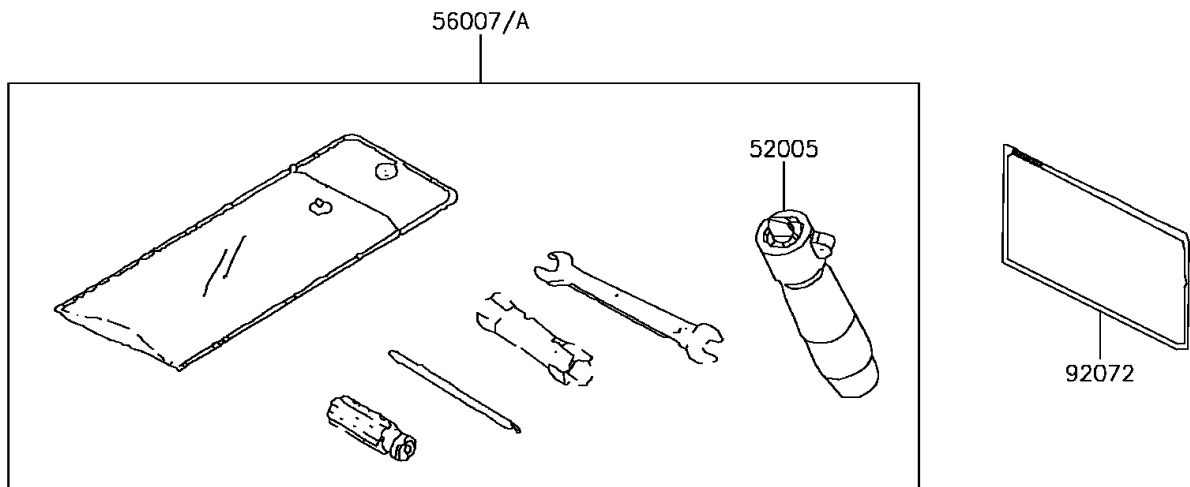

2014 KFX® 50 PARTS DIAGRAM

Seat

F2510

2014 KFX® 50 PARTS LIST

Seat

ITEM NAME	PART NUMBER	QUANTITY
HOOK,SEAT LOCK (Ref # 27012)	27012-Y001	1
GAUGE,AIR (Ref # 52005)	52005-Y001	1
SEAT-ASSY (Ref # 53066)	53066-Y001	1
TOOL-KIT (Ref # 56007)	56007-Y001	1
TOOL-KIT (Ref # 56007A)	56007-Y002	1
BAND,TOOL (Ref # 92072)	92072-Y002	1
DAMPER (Ref # 92161)	92161-Y004	2
NUT,6MM (Ref # 92210)	92210-Y027	2