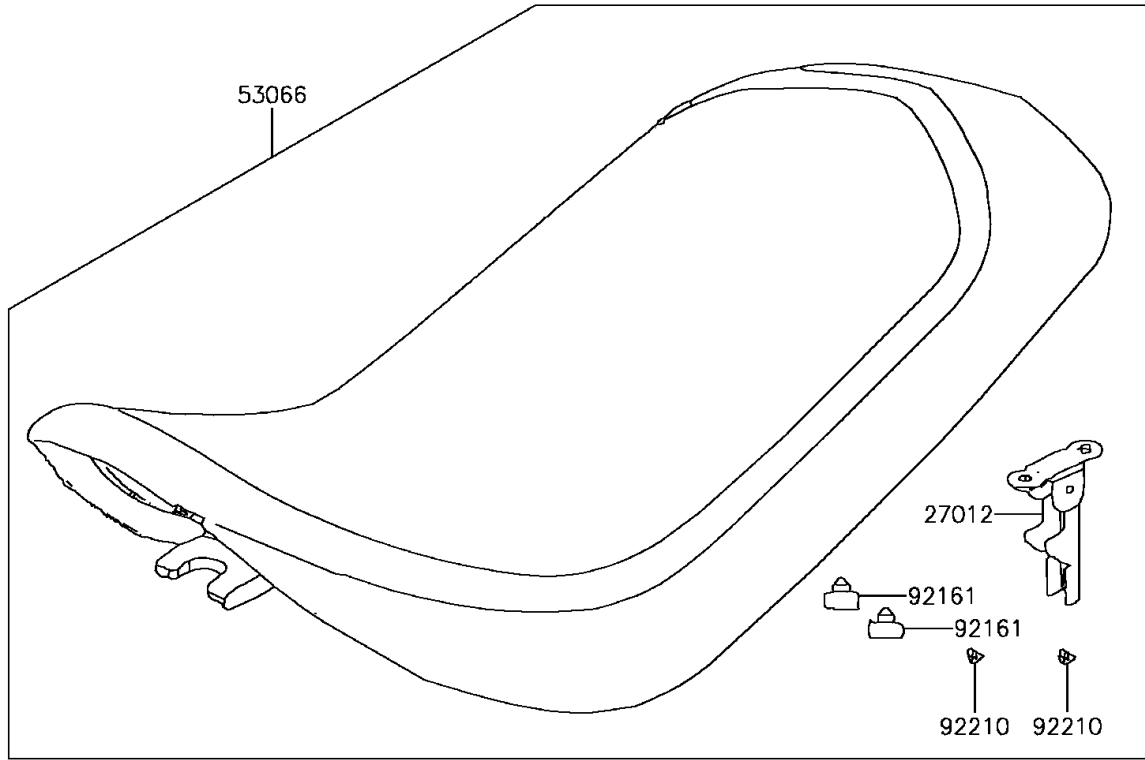

2014 KFX® 50 PARTS DIAGRAM

Seat

F2510

2014 KFX® 50 PARTS LIST

Seat

ITEM NAME	PART NUMBER	QUANTITY
HOOK,SEAT LOCK (Ref # 27012)	27012-Y001	1
GAUGE,AIR (Ref # 52005)	52005-Y001	1
SEAT-ASSY (Ref # 53066)	53066-Y001	1
TOOL-KIT (Ref # 56007)	56007-Y001	1
TOOL-KIT (Ref # 56007A)	56007-Y002	1
BAND,TOOL (Ref # 92072)	92072-Y002	1
DAMPER (Ref # 92161)	92161-Y004	2
NUT,6MM (Ref # 92210)	92210-Y027	2