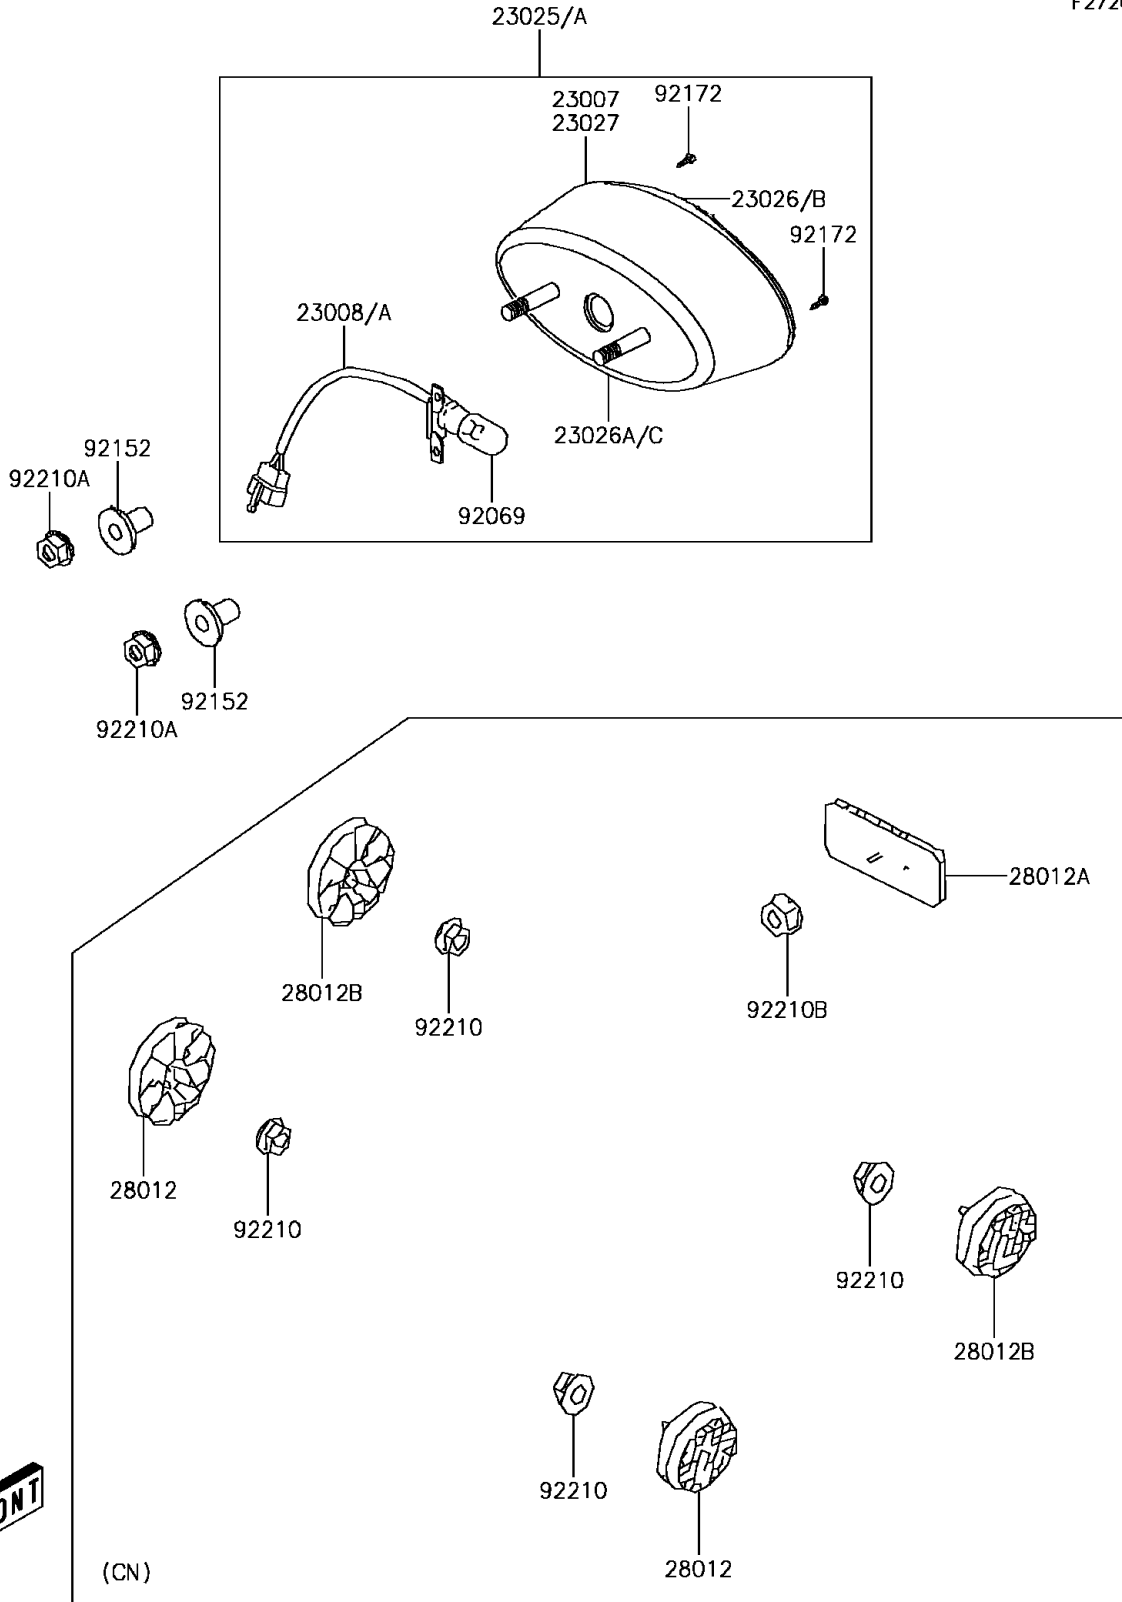

# 2014 KFX®50 PARTS DIAGRAM

Taillight(s)

F2720

## 2014 KFX® 50 PARTS LIST

### Taillight(s)

ITEM NAME	PART NUMBER	QUANTITY
LENS-COMP,TAIL LAMP (Ref # 23007)	23007-Y001	1
SOCKET-ASSY,TAIL LAMP (Ref # 23008)	23008-Y001	1
SOCKET-ASSY,TAIL LAMP (Ref # 23008A)	23008-Y002	1
LAMP-TAIL (Ref # 23025)	23025-Y001	1
LAMP-TAIL (Ref # 23025A)	23025-Y002	1
LENS,TAIL LAMP (Ref # 23026)	23026-Y001	1
LENS,LICENSE (Ref # 23026A)	23026-Y002	1
LENS,TAIL LAMP (Ref # 23026B)	23026-Y004	1
LENS,LICENSE (Ref # 23026C)	23026-Y005	1
BODY-COMP-TAIL LAMP (Ref # 23027)	23027-Y001	1
REFLECTOR-REFLEX (Ref # 28012)	28012-Y002	2
REFLECTOR-REFLEX (Ref # 28012A)	28012-Y003	1
REFLECTOR-REFLEX (Ref # 28012B)	28012-Y004	2
BULB (Ref # 92069)	92069-Y001	1
COLLAR (Ref # 92152)	92152-Y013	2
SCREW,4X16 (Ref # 92172)	92172-Y026	2
NUT,6MM (Ref # 92210)	92210-Y026	4
NUT,6MM (Ref # 92210A)	92210-Y027	2
NUT,FLANGE,5MM (Ref # 92210B)	92210-Y053	1