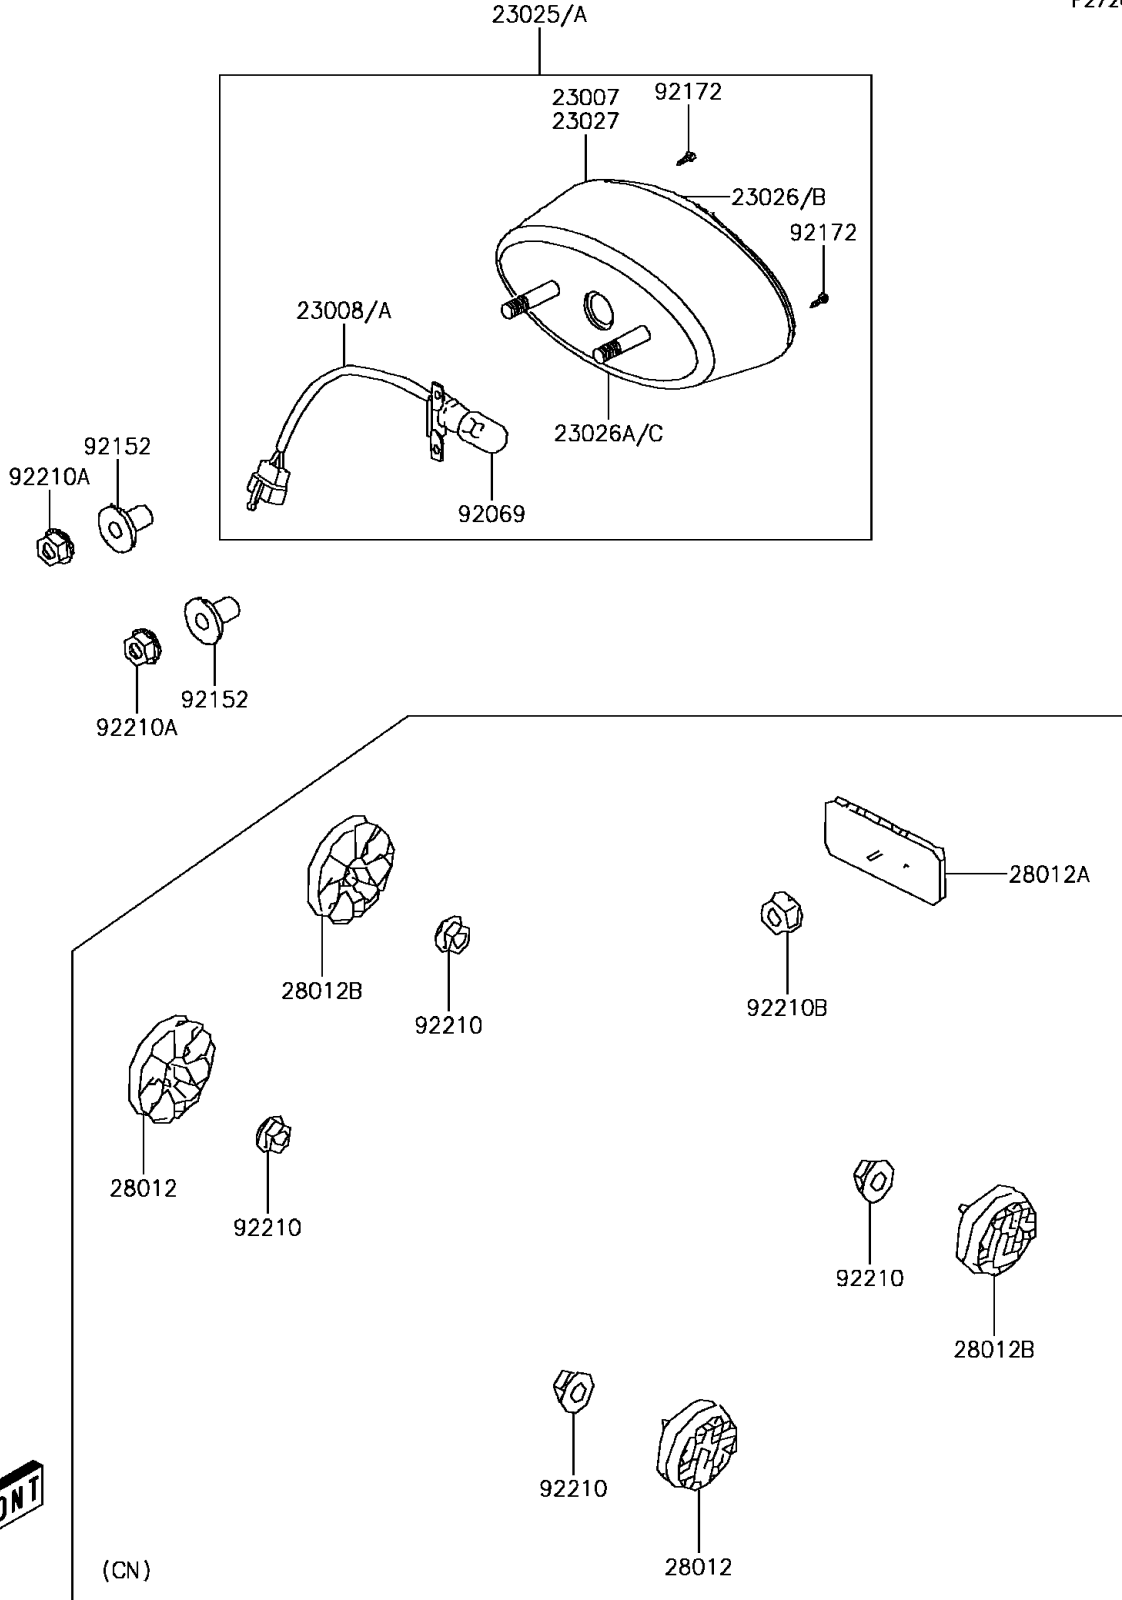

2016 KFX®50 PARTS DIAGRAM

Taillight(s)

F2720

2016 KFX® 50 PARTS LIST

Taillight(s)

ITEM NAME	PART NUMBER	QUANTITY
LENS-COMP,TAIL LAMP (Ref # 23007)	23007-Y001	1
SOCKET-ASSY,TAIL LAMP (Ref # 23008)	23008-Y001	1
SOCKET-ASSY,TAIL LAMP (Ref # 23008A)	23008-Y002	1
LAMP-TAIL (Ref # 23025)	23025-Y001	1
LAMP-TAIL (Ref # 23025A)	23025-Y002	1
LENS,TAIL LAMP (Ref # 23026)	23026-Y001	1
LENS,LICENSE (Ref # 23026A)	23026-Y002	1
LENS,TAIL LAMP (Ref # 23026B)	23026-Y004	1
LENS,LICENSE (Ref # 23026C)	23026-Y005	1
BODY-COMP-TAIL LAMP (Ref # 23027)	23027-Y001	1
REFLECTOR-REFLEX (Ref # 28012)	28012-Y002	2
REFLECTOR-REFLEX (Ref # 28012A)	28012-Y003	1
REFLECTOR-REFLEX (Ref # 28012B)	28012-Y004	2
BULB (Ref # 92069)	92069-Y001	1
COLLAR (Ref # 92152)	92152-Y013	2
SCREW,4X16 (Ref # 92172)	92172-Y026	2
NUT,6MM (Ref # 92210)	92210-Y026	4
NUT,6MM (Ref # 92210A)	92210-Y027	2
NUT,FLANGE,5MM (Ref # 92210B)	92210-Y053	1