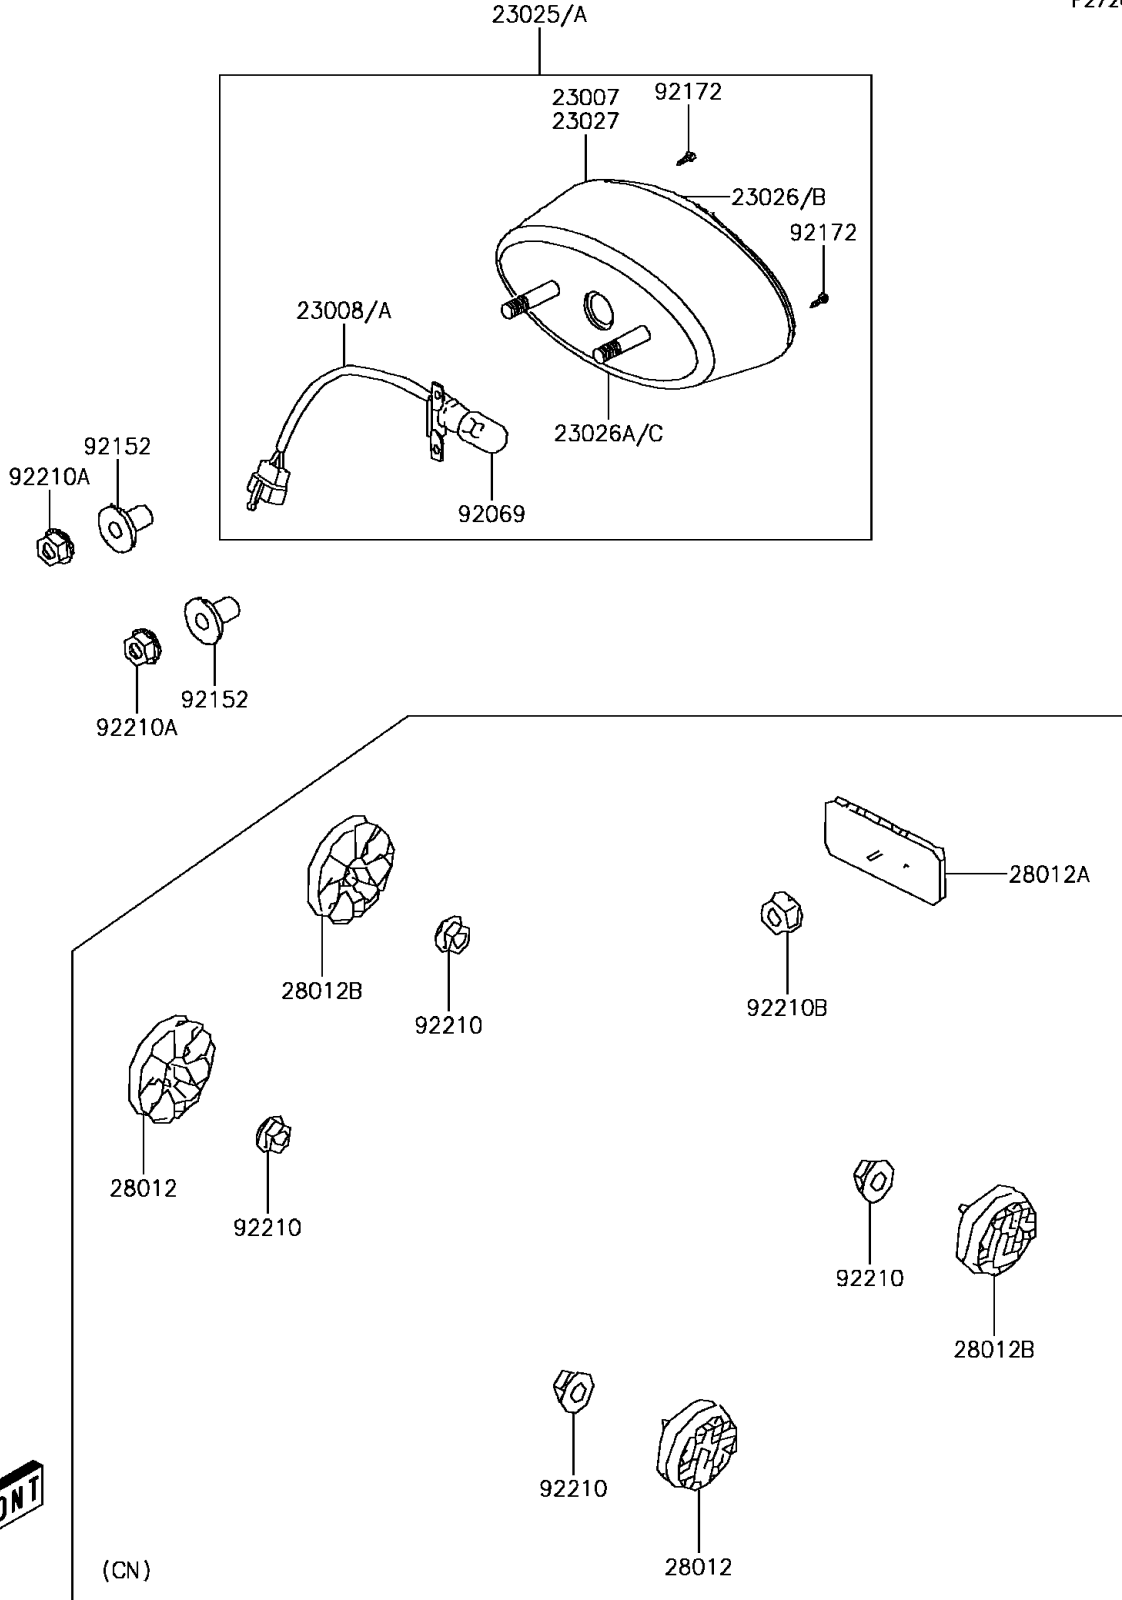

2017 KFX®50 PARTS DIAGRAM

Taillight(s)

F2720

2017 KFX®50 PARTS LIST

Taillight(s)

ITEM NAME	PART NUMBER	QUANTITY
LENS-COMP,TAIL LAMP (Ref # 23007)	23007-Y001	1
SOCKET-ASSY,TAIL LAMP (Ref # 23008)	23008-Y001	1
SOCKET-ASSY,TAIL LAMP (Ref # 23008A)	23008-Y002	1
LAMP-TAIL (Ref # 23025)	23025-Y001	1
LAMP-TAIL (Ref # 23025A)	23025-Y002	1
LENS,TAIL LAMP (Ref # 23026)	23026-Y001	1
LENS,LICENSE (Ref # 23026A)	23026-Y002	1
LENS,TAIL LAMP (Ref # 23026B)	23026-Y004	1
LENS,LICENSE (Ref # 23026C)	23026-Y005	1
BODY-COMP-TAIL LAMP (Ref # 23027)	23027-Y001	1
REFLECTOR-REFLEX (Ref # 28012)	28012-Y002	2
REFLECTOR-REFLEX (Ref # 28012A)	28012-Y003	1
REFLECTOR-REFLEX (Ref # 28012B)	28012-Y004	2
BULB (Ref # 92069)	92069-Y001	1
COLLAR (Ref # 92152)	92152-Y013	2
SCREW,4X16 (Ref # 92172)	92172-Y026	2
NUT,6MM (Ref # 92210)	92210-Y026	4
NUT,6MM (Ref # 92210A)	92210-Y027	2
NUT,FLANGE,5MM (Ref # 92210B)	92210-Y053	1