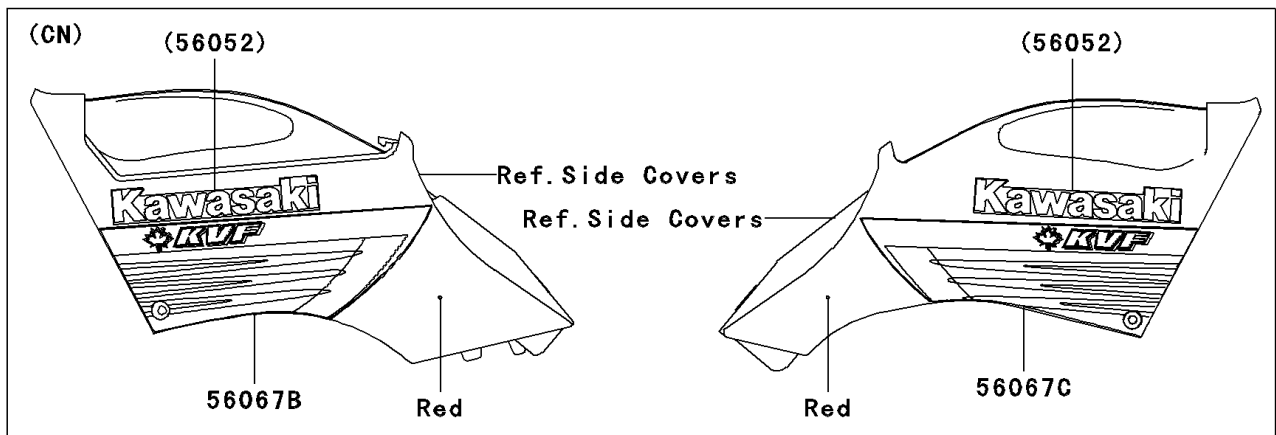

# 2006 Prairie 700 4x4 PARTS DIAGRAM

Decals(Red)

F2861