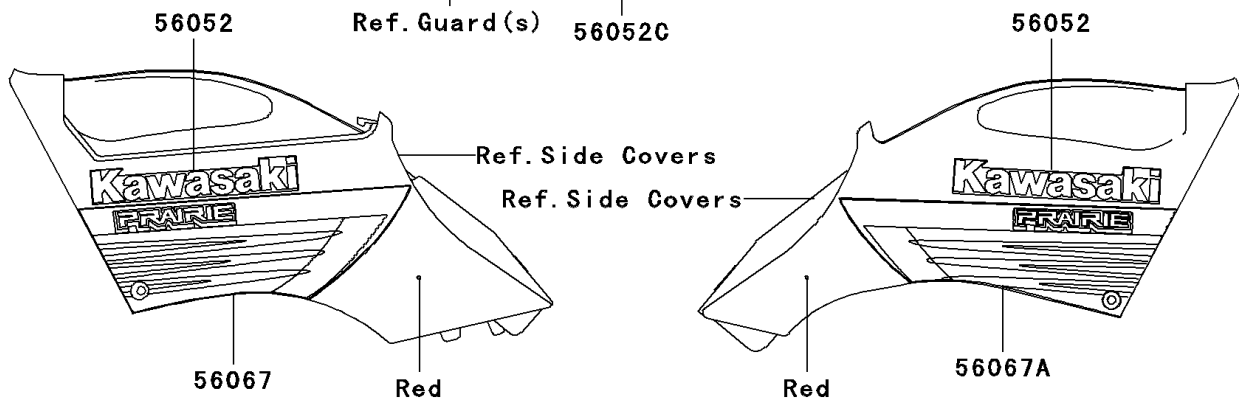

# 2006 Prairie 700 4x4 PARTS DIAGRAM

Decals(Red)

F2861

## 2006 Prairie 700 4x4 PARTS LIST

Decals(Red)

ITEM NAME	PART NUMBER	QUANTITY
MARK,SIDE COVER,KAWASAKI (Ref # 56052)	56052-0145	2
MARK,RR FENDER,V TWIN 700 (Ref # 56052A)	56052-0418	2
MARK,FR FENDER,4X4 (Ref # 56052B)	56052-0547	1
MARK,FR FENDER,KAWASAKI (Ref # 56052C)	56052-1201	1
PATTERN,FRONT GUARD (Ref # 56066)	56066-1653	1
SCREW,TAPPING,4X12 (Ref # 92009)	92009-1444	2
PATTERN,FUEL TANK COVER,LH (Ref # 56067)	56067-0331	1
PATTERN,FUEL TANK COVER,RH (Ref # 56067A)	56067-0332	1
PATTERN,FUEL TANK COVER,LH (Ref # 56067B)	56067-0333	1
PATTERN,FUEL TANK COVER,RH (Ref # 56067C)	56067-0334	1