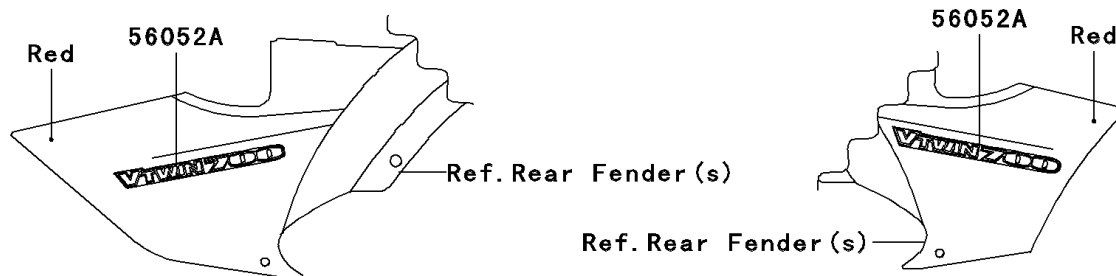

# 2006 Prairie 700 4x4 PARTS DIAGRAM

Decals(Red)

F2861

## 2006 Prairie 700 4x4 PARTS LIST

Decals(Red)

ITEM NAME	PART NUMBER	QUANTITY
MARK,SIDE COVER,KAWASAKI (Ref # 56052)	56052-0145	2
MARK,RR FENDER,V TWIN 700 (Ref # 56052A)	56052-0418	2
MARK,FR FENDER,4X4 (Ref # 56052B)	56052-0547	1
MARK,FR FENDER,KAWASAKI (Ref # 56052C)	56052-1201	1
PATTERN,FRONT GUARD (Ref # 56066)	56066-1653	1
SCREW,TAPPING,4X12 (Ref # 92009)	92009-1444	2
PATTERN,FUEL TANK COVER,LH (Ref # 56067)	56067-0331	1
PATTERN,FUEL TANK COVER,RH (Ref # 56067A)	56067-0332	1
PATTERN,FUEL TANK COVER,LH (Ref # 56067B)	56067-0333	1
PATTERN,FUEL TANK COVER,RH (Ref # 56067C)	56067-0334	1