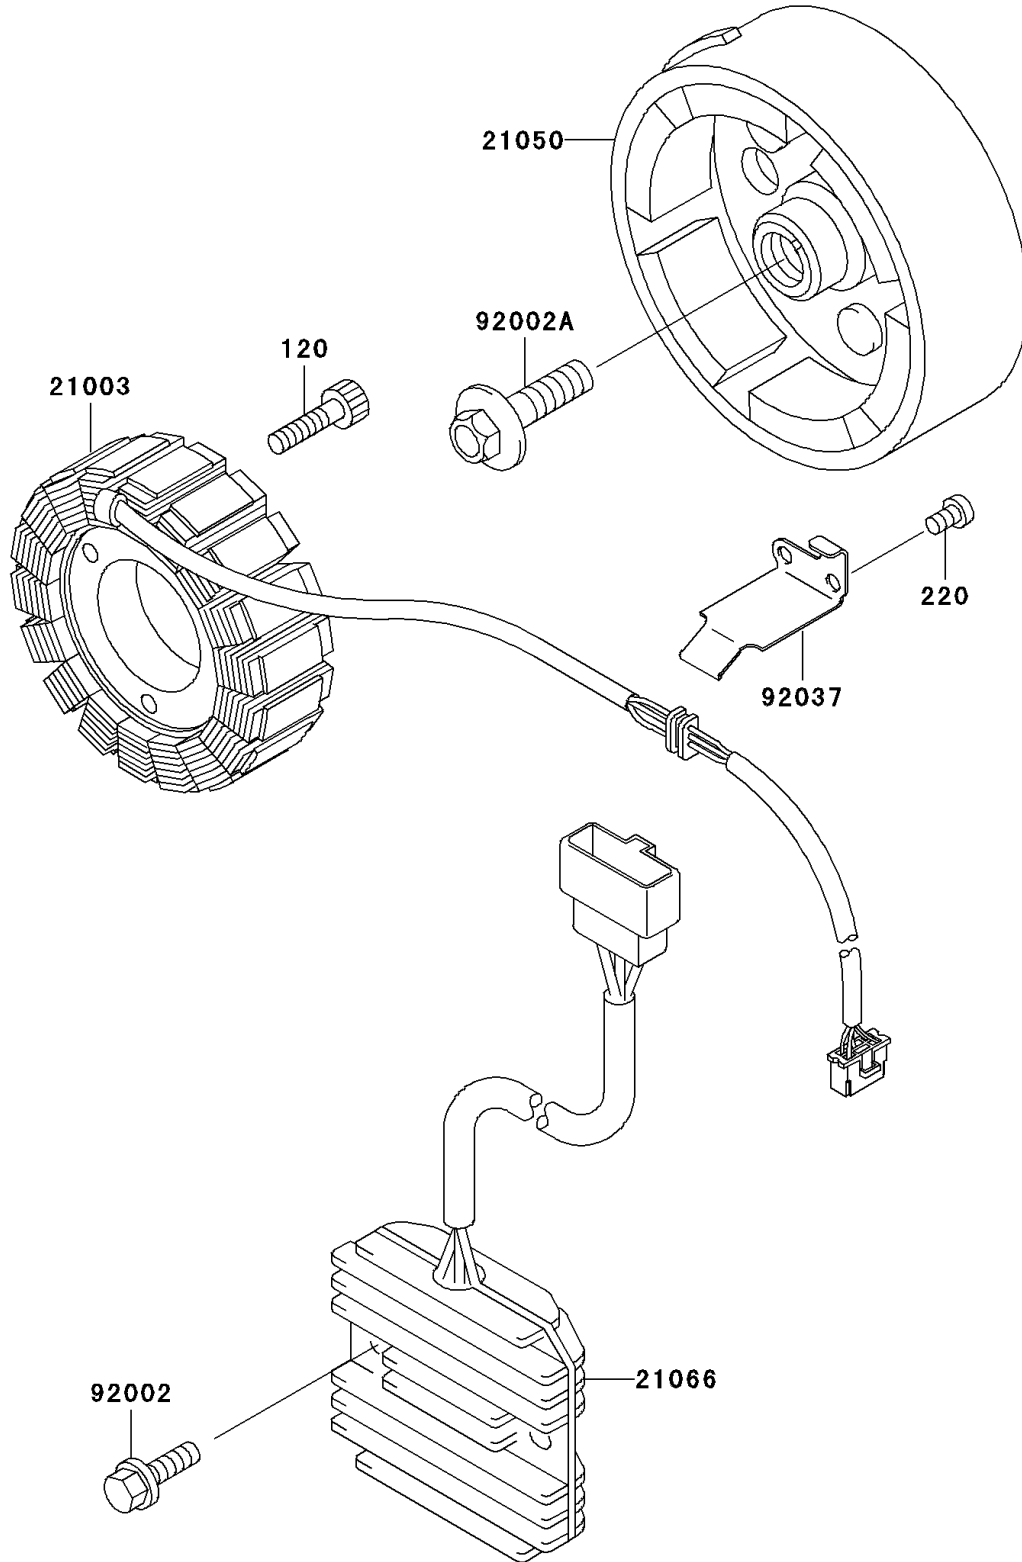

2006 Vulcan 500 LTD PARTS DIAGRAM

Generator

E1810

2006 Vulcan 500 LTD PARTS LIST

Generator

ITEM NAME	PART NUMBER	QUANTITY
BOLT-SOCKET,6X25 (Ref # 120)	120CA0625	3
SCREW-PAN-CROSS,5X10 (Ref # 220)	220AA0510	2
STATOR (Ref # 21003)	21003-1123	1
FLYWHEEL (Ref # 21050)	21050-1168	1
REGULATOR-VOLTAGE (Ref # 21066)	21066-1030	1
BOLT,FLANGED,6X25 (Ref # 92002)	92002-1086	2
BOLT,FLANGED,10X36 (Ref # 92002A)	92002-1457	1
CLAMP,GENERATOR LEAD (Ref # 92037)	92037-1630	1