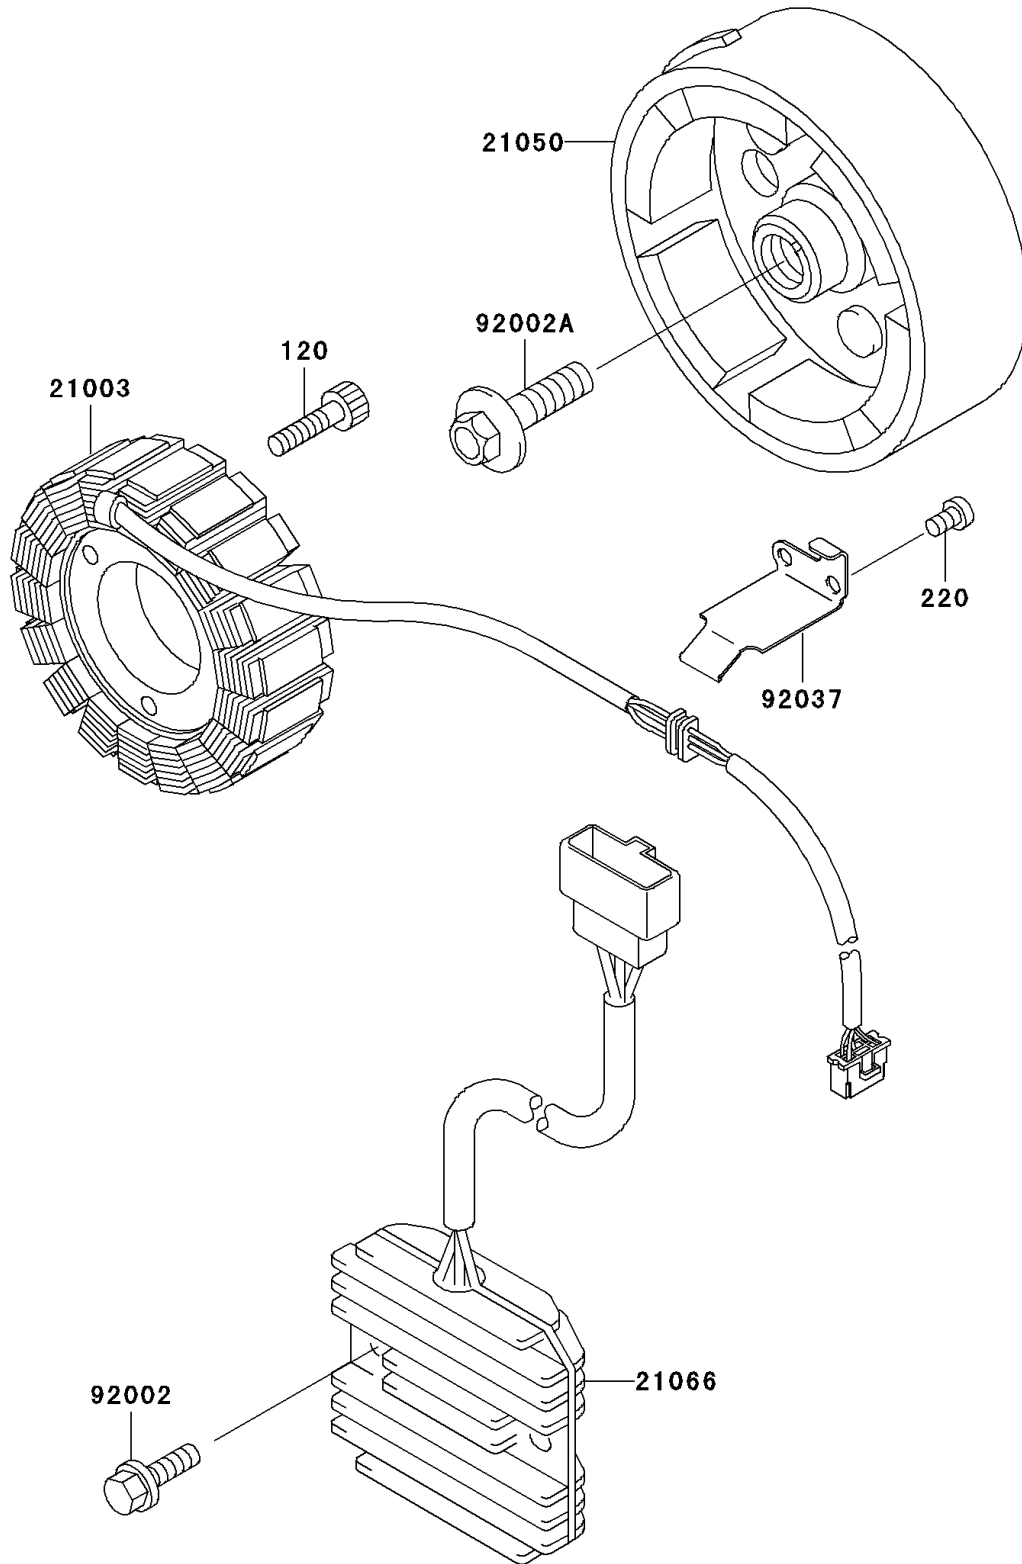

2008 Vulcan® 500 LTD PARTS DIAGRAM

Generator

E1810

2008 Vulcan® 500 LTD PARTS LIST

Generator

ITEM NAME	PART NUMBER	QUANTITY
BOLT-SOCKET,6X25 (Ref # 120)	120CA0625	3
SCREW-PAN-CROSS,5X10 (Ref # 220)	220AA0510	2
STATOR (Ref # 21003)	21003-1123	1
FLYWHEEL (Ref # 21050)	21050-1168	1
REGULATOR-VOLTAGE (Ref # 21066)	21066-1030	1
BOLT,FLANGED,6X25 (Ref # 92002)	92002-1086	2
BOLT,FLANGED,10X36 (Ref # 92002A)	92002-1457	1
CLAMP,GENERATOR LEAD (Ref # 92037)	92037-1630	1