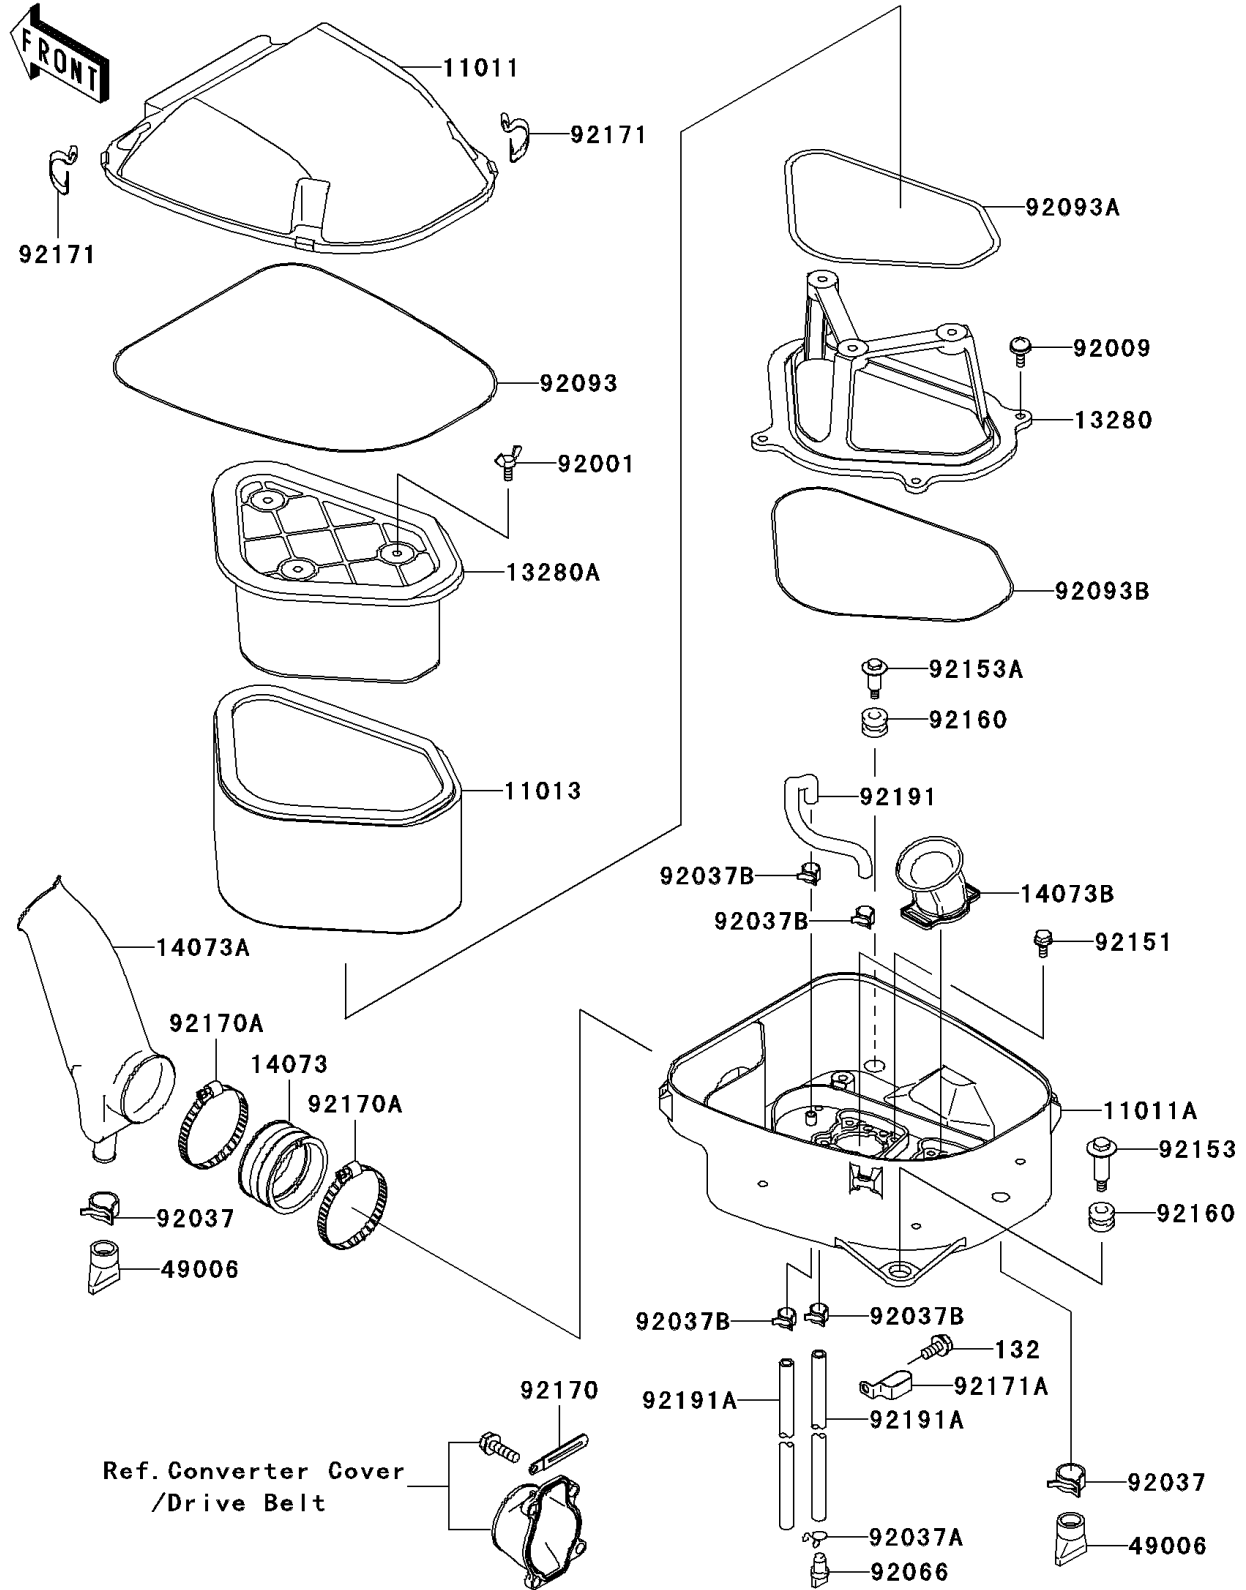

# 2005 Prairie 700 4x4 Hardwoods Green HD PARTS DIAGRAM

Air Cleaner

E1130

## 2005 Prairie 700 4x4 Hardwoods Green HD PARTS LIST

### Air Cleaner

ITEM NAME	PART NUMBER	QUANTITY
BOLT-FLANGED-SMALL,6X12 (Ref # 132)	132Y0612	1
CASE-AIR FILTER,UPP (Ref # 11011)	11011-0046	1
CASE-AIR FILTER,LWR (Ref # 11011A)	11011-0047	1
ELEMENT-AIR FILTER (Ref # 11013)	11013-0001	1
HOLDER (Ref # 13280)	13280-0111	1
HOLDER (Ref # 13280A)	13280-1272	1
DUCT,JOINT (Ref # 14073)	14073-1775	1
DUCT,INTAKE (Ref # 14073A)	14073-1778	1
DUCT,AIR FANNEL (Ref # 14073B)	14073-1830	2
BOOT (Ref # 49006)	49006-1292	2
BOLT,WING,6X15 (Ref # 92001)	92001-1703	3
SCREW,6X16 (Ref # 92009)	92009-1621	4
CLAMP,HOSE CLIP (Ref # 92037)	92037-1460	2
CLAMP,TUBE (Ref # 92037A)	92037-147	1
CLAMP,TUBE (Ref # 92037B)	92037-1505	4
PLUG,DRAIN (Ref # 92066)	92066-1211	1
SEAL,AIR FILTER CASE (Ref # 92093)	92093-1522	1
SEAL,HOLDER-HOLDER (Ref # 92093A)	92093-1569	1
SEAL,HOLDER-LOWER (Ref # 92093B)	92093-1570	1
BOLT,FLANGED,5X12 (Ref # 92151)	92151-1305	8
BOLT,AIR FILTER,LH (Ref # 92153)	92153-1051	1
BOLT,FLANGED,6X28.7 (Ref # 92153A)	92153-1052	1
DAMPER (Ref # 92160)	92160-1594	2
CLAMP (Ref # 92170)	92170-1514	1
CLAMP (Ref # 92170A)	92170-1764	2
CLAMP,AIR FILTER CASE (Ref # 92171)	92171-1394	4
CLAMP,AIR VENT (Ref # 92171A)	92171-1522	1
TUBE,7X11X210 (Ref # 92191)	92191-1494	1
TUBE,7X11X470 (Ref # 92191A)	92191-1531	2