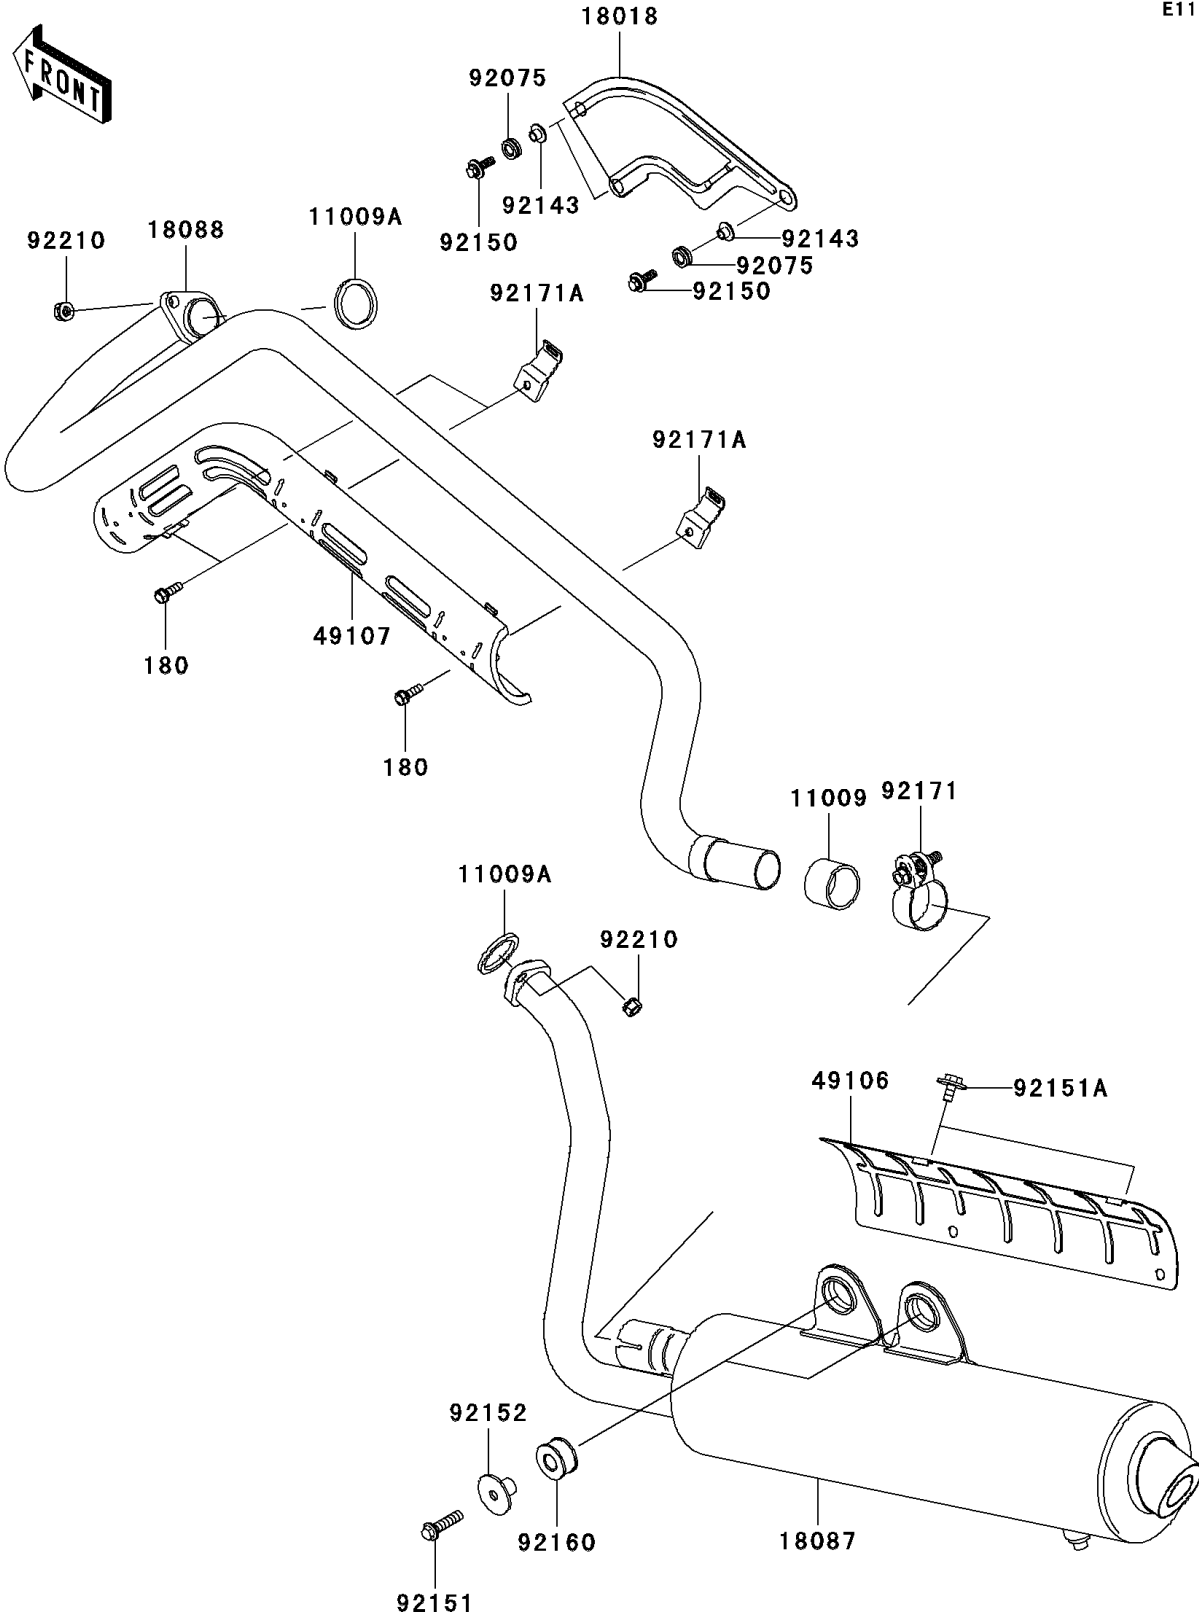

# 2004 Prairie 700 4x4 Hardwoods Green HD PARTS DIAGRAM

Muffler(s)

E1140

## 2004 Prairie 700 4x4 Hardwoods Green HD PARTS LIST

### Muffler(s)

ITEM NAME	PART NUMBER	QUANTITY
BOLT-UPSET-WS,6X20 (Ref # 180)	180Y0620	3
GASKET,MUFFLER CONNECTING (Ref # 11009)	11009-1865	1
GASKET,EXHAUST HOLDER (Ref # 11009A)	11009-1894	2
PLATE-HEAT GUARD (Ref # 18018)	18018-1134	1
MUFFLER (Ref # 18087)	18087-0077	1
PIPE-EXHAUST (Ref # 18088)	18088-1140	1
COVER-MUFFLER (Ref # 49106)	49106-1291	1
COVER-EXHAUST PIPE (Ref # 49107)	49107-1210	1
DAMPER (Ref # 92075)	92075-1947	3
COLLAR (Ref # 92143)	92143-1057	3
BOLT,FLANGED,6X20 (Ref # 92150)	92150-1633	3
BOLT,8X32 (Ref # 92151)	92151-1446	2
BOLT,UPSET-WP,6X12 (Ref # 92151A)	92151-1944	4
COLLAR,MUFFLER (Ref # 92152)	92152-1152	2
DAMPER,MUFFLER (Ref # 92160)	92160-1990	2
CLAMP (Ref # 92171)	92171-1330	1
CLAMP (Ref # 92171A)	92171-1357	3
NUT,8MM (Ref # 92210)	92210-1242	4