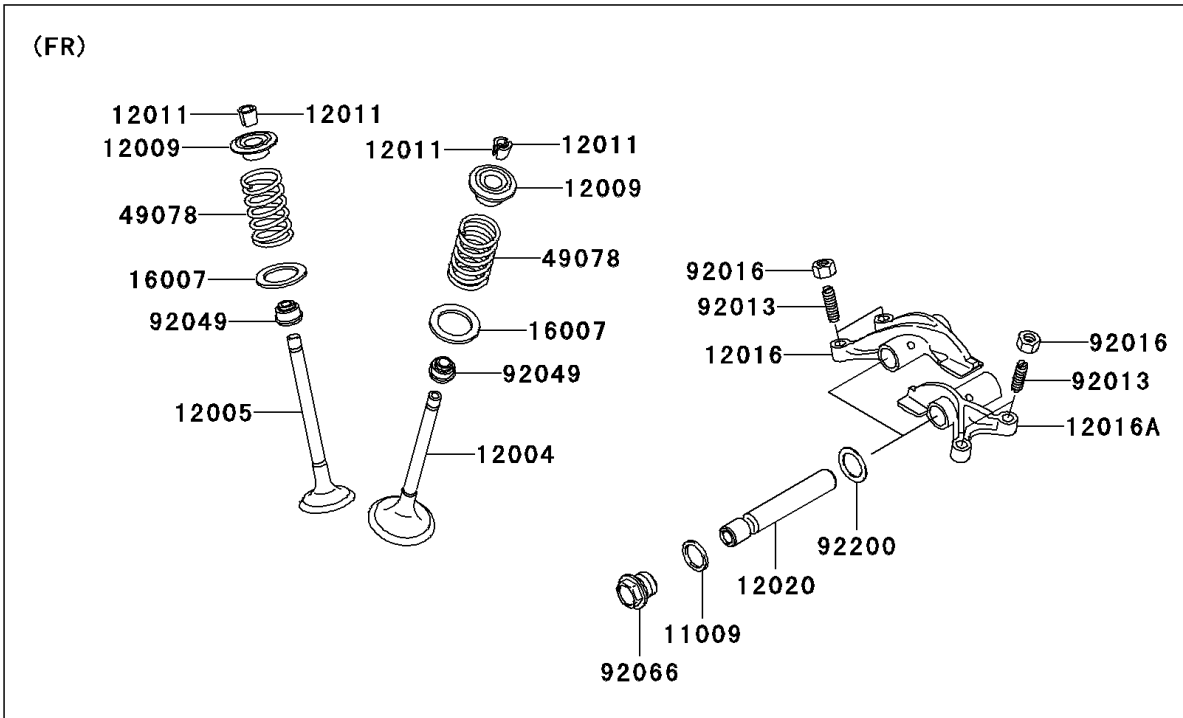

# 2005 Prairie 700 4x4 Hardwoods Green HD PARTS DIAGRAM

Valve(s)(B2)

E1210A

## 2005 Prairie 700 4x4 Hardwoods Green HD PARTS LIST

Valve(s)(B2)

ITEM NAME	PART NUMBER	QUANTITY
GASKET,14X18X1.5 (Ref # 11009)	11009-1430	4
VALVE-INTAKE (Ref # 12004)	12004-0007	4
VALVE-EXHAUST (Ref # 12005)	12005-0040	4
RETAINER-VALVE SPRING (Ref # 12009)	12009-1056	8
COLLET (Ref # 12011)	12011-1051	16
ARM-ROCKER,EXHAUST (Ref # 12016)	12016-1128	2
ARM-ROCKER,INTAKE (Ref # 12016A)	12016-1129	2
SHAFT-ROCKER (Ref # 12020)	12020-0004	4
SEAT-SPRING,17.5X23.8X0.5 (Ref # 16007)	16007-1178	8
SPRING-ENGINE VALVE (Ref # 49078)	49078-0014	8
SCREW,6MM (Ref # 92013)	92013-009	8
NUT,6MM (Ref # 92016)	92016-061	8
SEAL-OIL,VSB58.558 (Ref # 92049)	92049-1218	8
PLUG,DRAIN (Ref # 92066)	92066-2196	4
WASHER,13X17X0.3 (Ref # 92200)	92200-1508	4