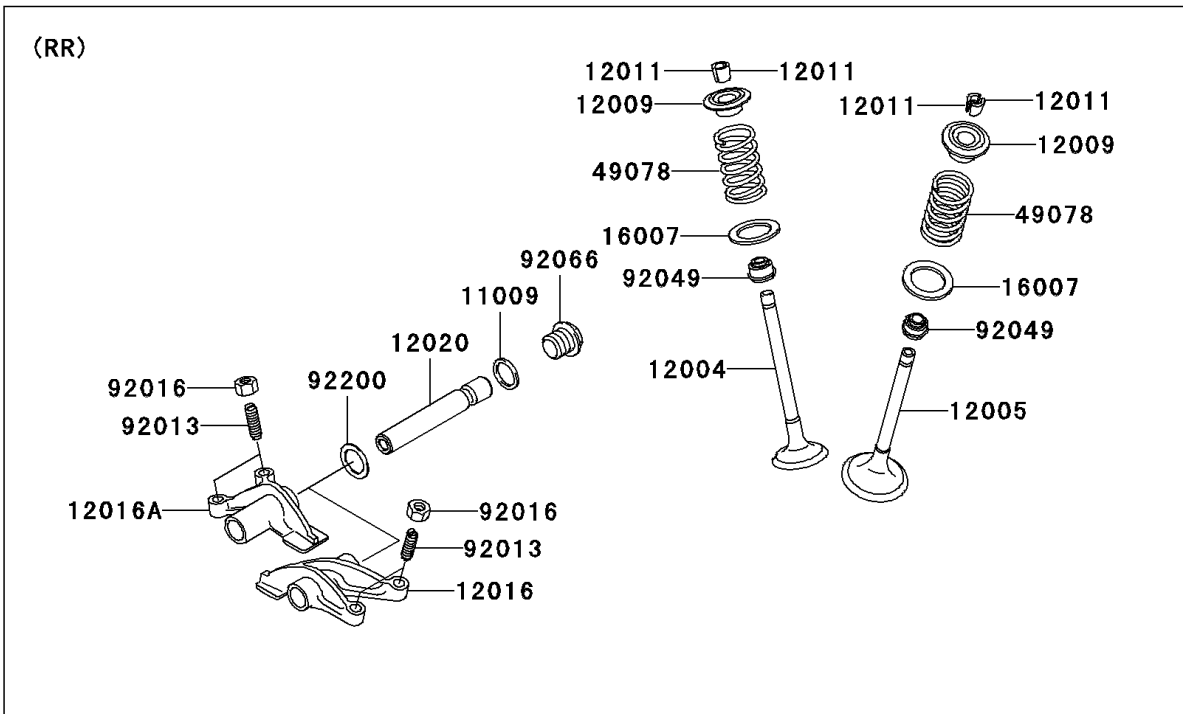

# 2005 Prairie 700 4x4 Hardwoods Green HD PARTS DIAGRAM

Valve(s)(B2)

E1210A

## 2005 Prairie 700 4x4 Hardwoods Green HD PARTS LIST

Valve(s)(B2)

ITEM NAME	PART NUMBER	QUANTITY
GASKET,14X18X1.5 (Ref # 11009)	11009-1430	4
VALVE-INTAKE (Ref # 12004)	12004-0007	4
VALVE-EXHAUST (Ref # 12005)	12005-0040	4
RETAINER-VALVE SPRING (Ref # 12009)	12009-1056	8
COLLET (Ref # 12011)	12011-1051	16
ARM-ROCKER,EXHAUST (Ref # 12016)	12016-1128	2
ARM-ROCKER,INTAKE (Ref # 12016A)	12016-1129	2
SHAFT-ROCKER (Ref # 12020)	12020-0004	4
SEAT-SPRING,17.5X23.8X0.5 (Ref # 16007)	16007-1178	8
SPRING-ENGINE VALVE (Ref # 49078)	49078-0014	8
SCREW,6MM (Ref # 92013)	92013-009	8
NUT,6MM (Ref # 92016)	92016-061	8
SEAL-OIL,VSB58.558 (Ref # 92049)	92049-1218	8
PLUG,DRAIN (Ref # 92066)	92066-2196	4
WASHER,13X17X0.3 (Ref # 92200)	92200-1508	4