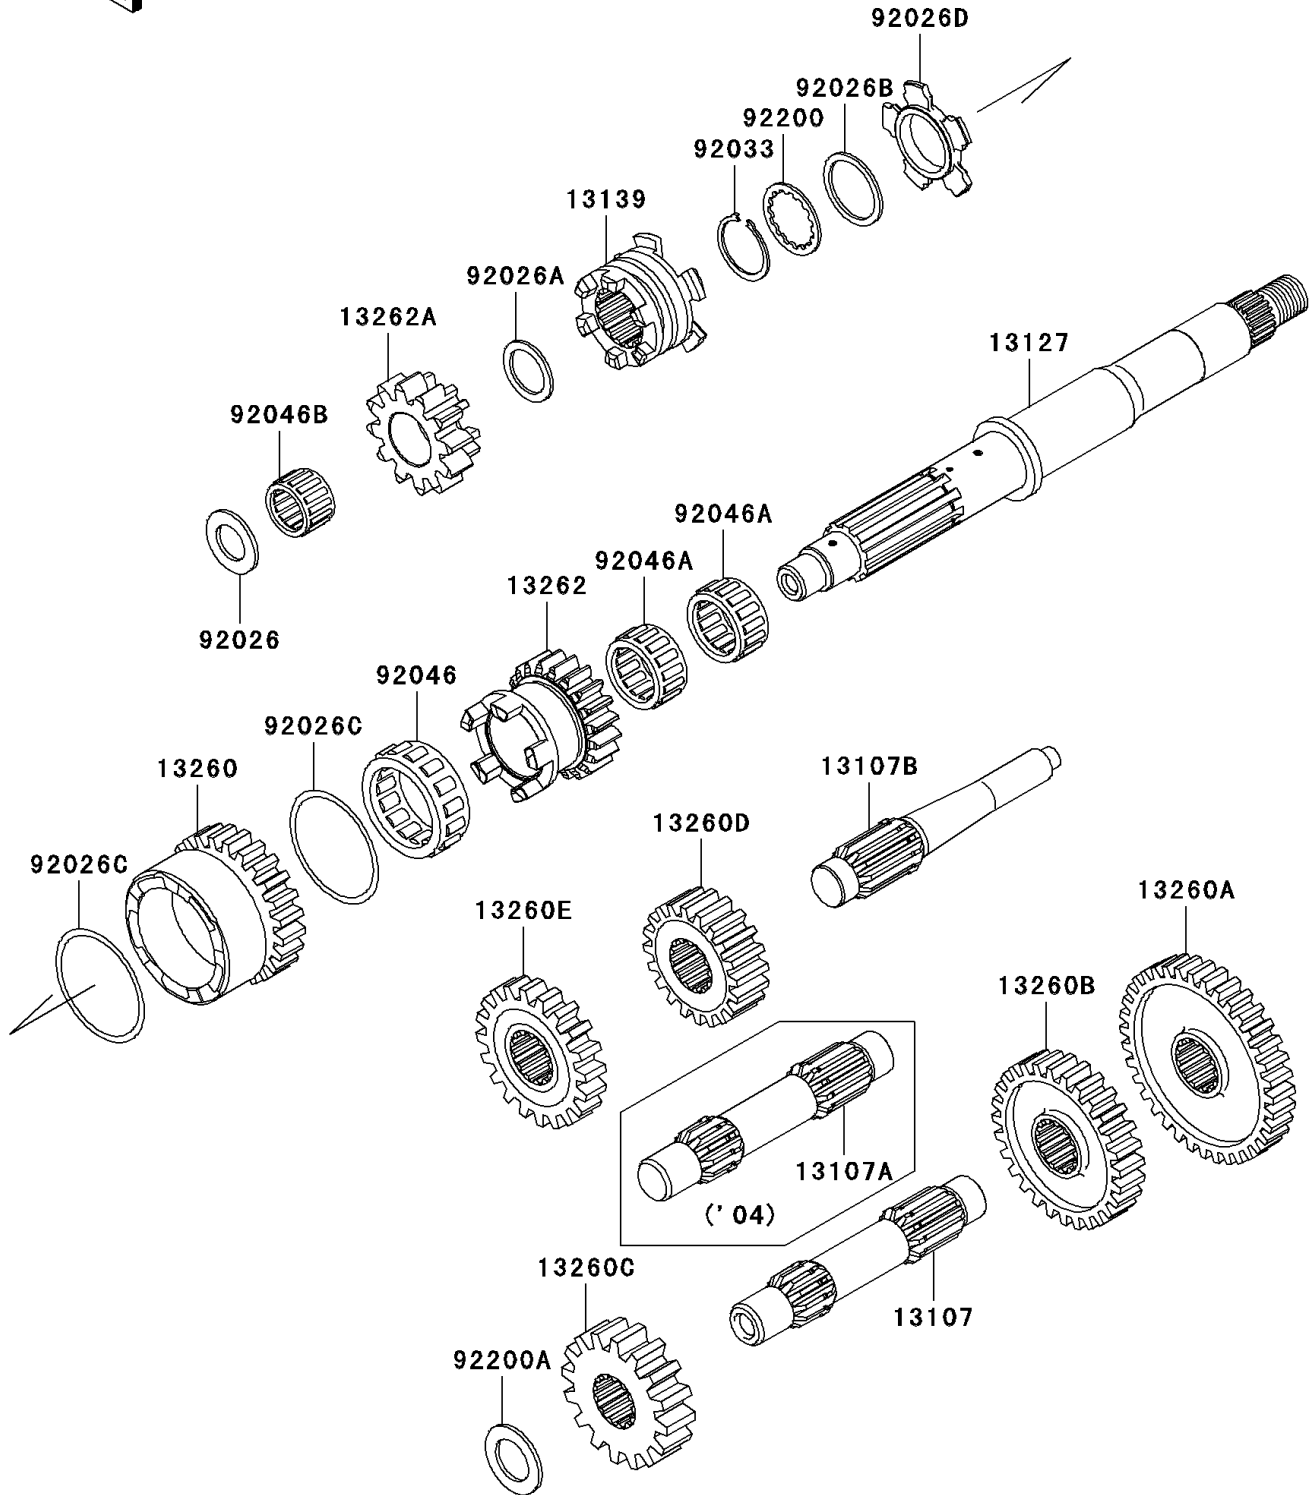

2004 Prairie 700 4x4 Hardwoods Green HD PARTS DIAGRAM

Transmission

E1361

2004 Prairie 700 4x4 Hardwoods Green HD PARTS LIST

Transmission

ITEM NAME	PART NUMBER	QUANTITY
SHAFT,COUNTER (Ref # 13107A)	13107-1436	1
SHAFT,REVERSE,IDLE (Ref # 13107B)	13107-1437	1
SHAFT-TRANSMISSION INPUT (Ref # 13127)	13127-1282	1
SHIFTER (Ref # 13139)	13139-0003	1
GEAR,INPUT HIGH,26T (Ref # 13260)	13260-1867	1
GEAR,DRIVEN LOW,36T (Ref # 13260A)	13260-1869	1
GEAR,DRIVEN HIGH,30T (Ref # 13260B)	13260-1870	1
GEAR,OUTPUT DRIVE,18T (Ref # 13260C)	13260-1871	1
GEAR,OUTPUT REVERSE,16T (Ref # 13260D)	13260-1872	1
GEAR,DRIVEN REVERSE,16T (Ref # 13260E)	13260-1873	1
GEAR,INPUT LOW,20T (Ref # 13262)	13262-0234	1
GEAR,INPUT REVERSE,12T (Ref # 13262A)	13262-0235	1
SPACER,17.3X30X2.0 (Ref # 92026)	92026-1415	1
SPACER,21.2X29X1.6 (Ref # 92026A)	92026-1568	1
SPACER,28.2X34.5X1.6 (Ref # 92026B)	92026-1587	1
SPACER,48.2X54.3X1.0 (Ref # 92026C)	92026-1599	2
SPACER,HI&LOW (Ref # 92026D)	92026-1600	1
RING-SNAP,25.9X30.6X1.2 (Ref # 92033)	92033-1037	1
BEARING-NEEDLE,HIGH GEAR (Ref # 92046)	92046-1276	1
BEARING-NEEDLE,FWF-283317 (Ref # 92046A)	92046-1278	2
BEARING-NEEDLE,REVERSE GEAR (Ref # 92046B)	92046-1279	1
WASHER,28.5X34.0X1.5 (Ref # 92200)	92200-1240	1
WASHER,20.3X33X2.0 (Ref # 92200A)	92200-1351	1